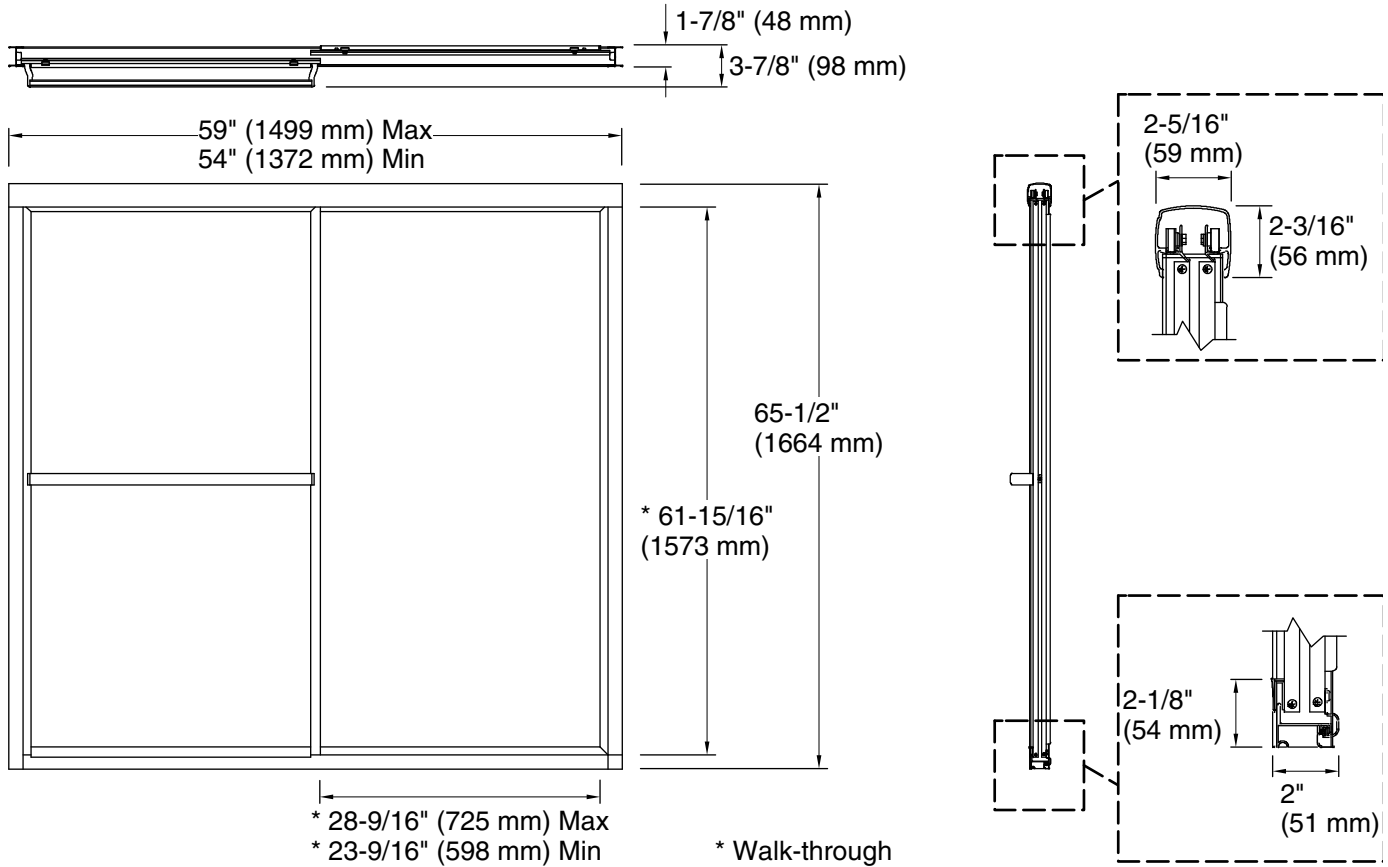

### Features

- Framed, 1/8" (3 mm) thick tempered glass
- Towel bar
- Tempered glass ensures enhanced safety and durability

### Available Glass Options

Code	Description
------	-------------

	Pebbled
--	---------

**Technical Information**

All product dimensions are nominal.

- Base-To-Wall 1/2" (13 mm)
- Radius – Max:
- Shower Ledge Min 1-7/8" (48 mm)
- Flat:
- Shower Wall Min 2-5/16" (59 mm)
- Flat:

**Notes**

Install this product according to the installation guide.  
The vertical opening should be a minimum of 66-15/16" (1700 mm) to allow for installation clearance.