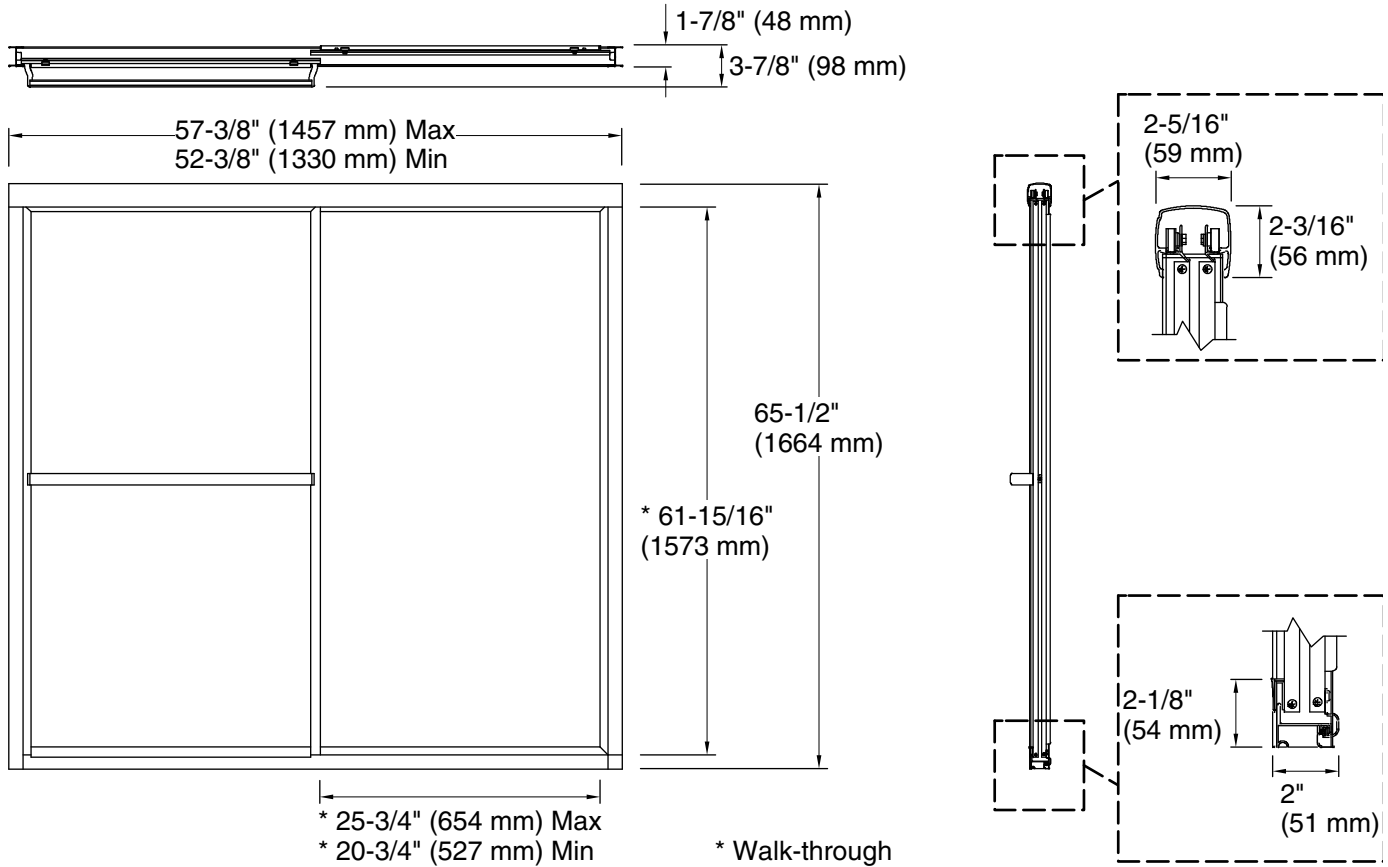

Deluxe

Framed sliding shower door
5960-57

Features

- Framed, 1/8" (3 mm) thick tempered glass
- Towel bar
- Tempered glass ensures enhanced safety and durability

Material

- Anodized aluminum prevents rust and corrosion

3-24-2024 20:20 - US

Technical Information

All product dimensions are nominal.

- Base-To-Wall 1/2" (13 mm)
- Radius – Max:
- Shower Ledge Min 1-7/8" (48 mm)
- Flat:
- Shower Wall Min 2-5/16" (59 mm)
- Flat:

Notes

Install this product according to the installation guide.

The vertical opening should be a minimum of 66-15/16" (1700 mm) to allow for installation clearance.