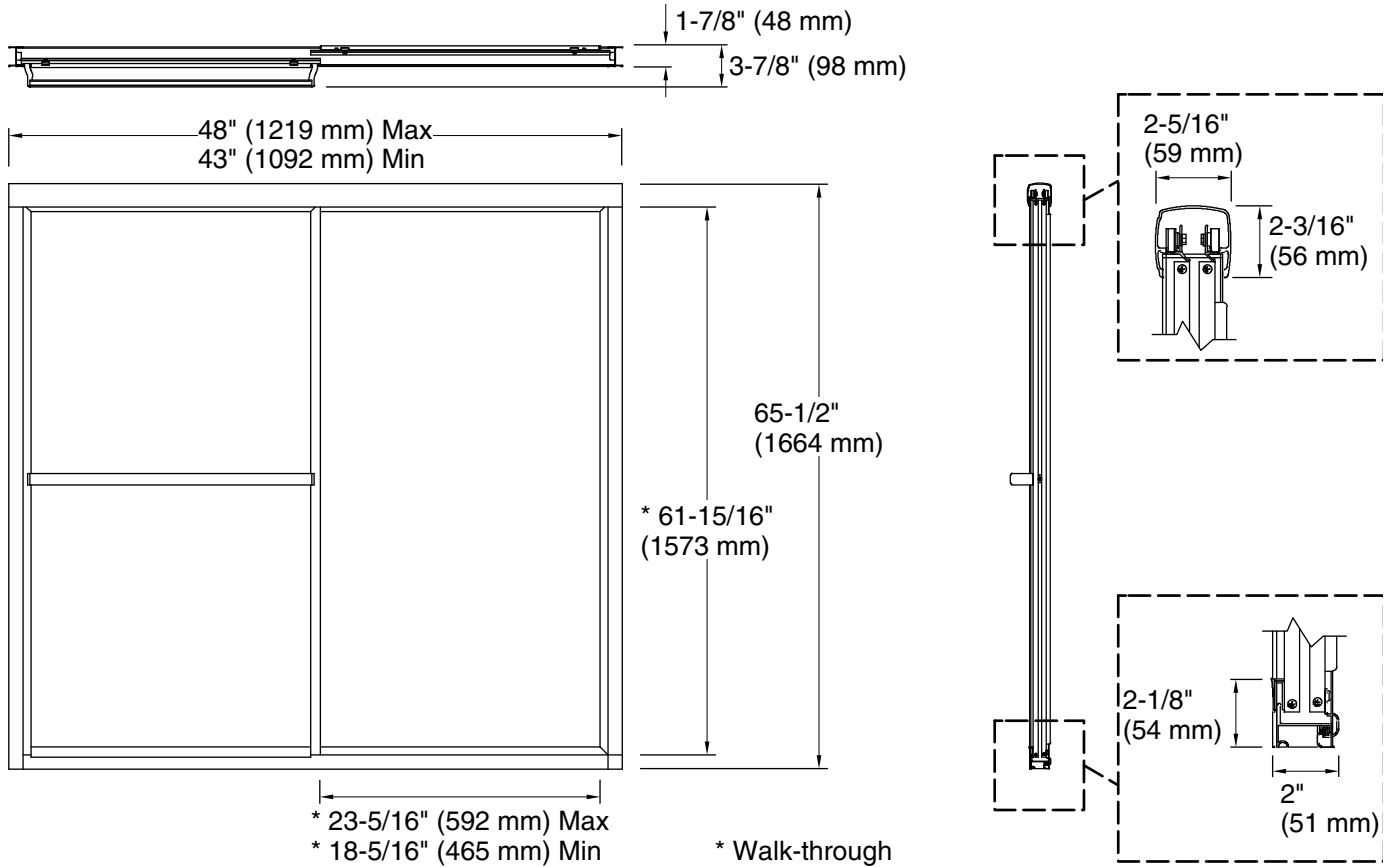

#### Features

- Framed, 1/8" (3 mm) thick tempered glass
- Towel bar
- Tempered glass ensures enhanced safety and durability

For the most current Specification Sheet, go to [www.sterlingplumbing.com](http://www.sterlingplumbing.com).

3-25-2024 22:02 - US

**Technical Information**

All product dimensions are nominal.

- Base-To-Wall 1/2" (13 mm)
- Radius – Max:
- Shower Ledge Min 1-7/8" (48 mm)
- Flat:
- Shower Wall Min 2-5/16" (59 mm)
- Flat:

**Notes**

- Install this product according to the installation guide.
- The vertical opening should be a minimum of 66-15/16" (1700 mm) to allow for installation clearance.