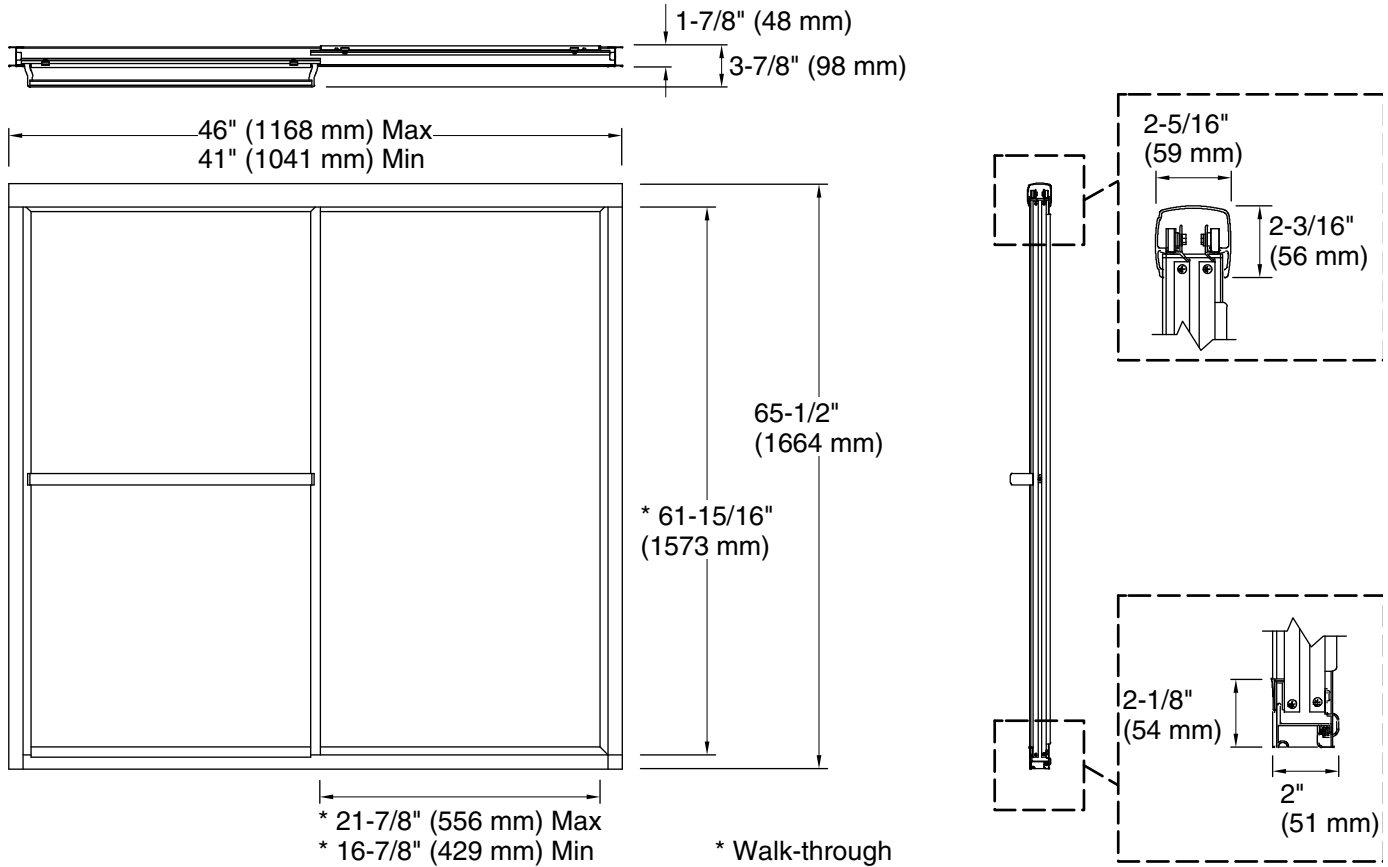

Deluxe

Framed sliding shower door

5960-46

Features

- Framed, 1/8" (3 mm) thick tempered glass
- Towel bar
- Tempered glass ensures enhanced safety and durability

Material

- Anodized aluminum prevents rust and corrosion

3-22-2024 23:20 - US

Technical Information

All product dimensions are nominal.

- Base-To-Wall 1/2" (13 mm)
- Radius – Max:
- Shower Ledge Min 1-7/8" (48 mm)
- Flat:
- Shower Wall Min 2-5/16" (59 mm)
- Flat:

Notes

Install this product according to the installation guide.

The vertical opening should be a minimum of 66-15/16" (1700 mm) to allow for installation clearance.