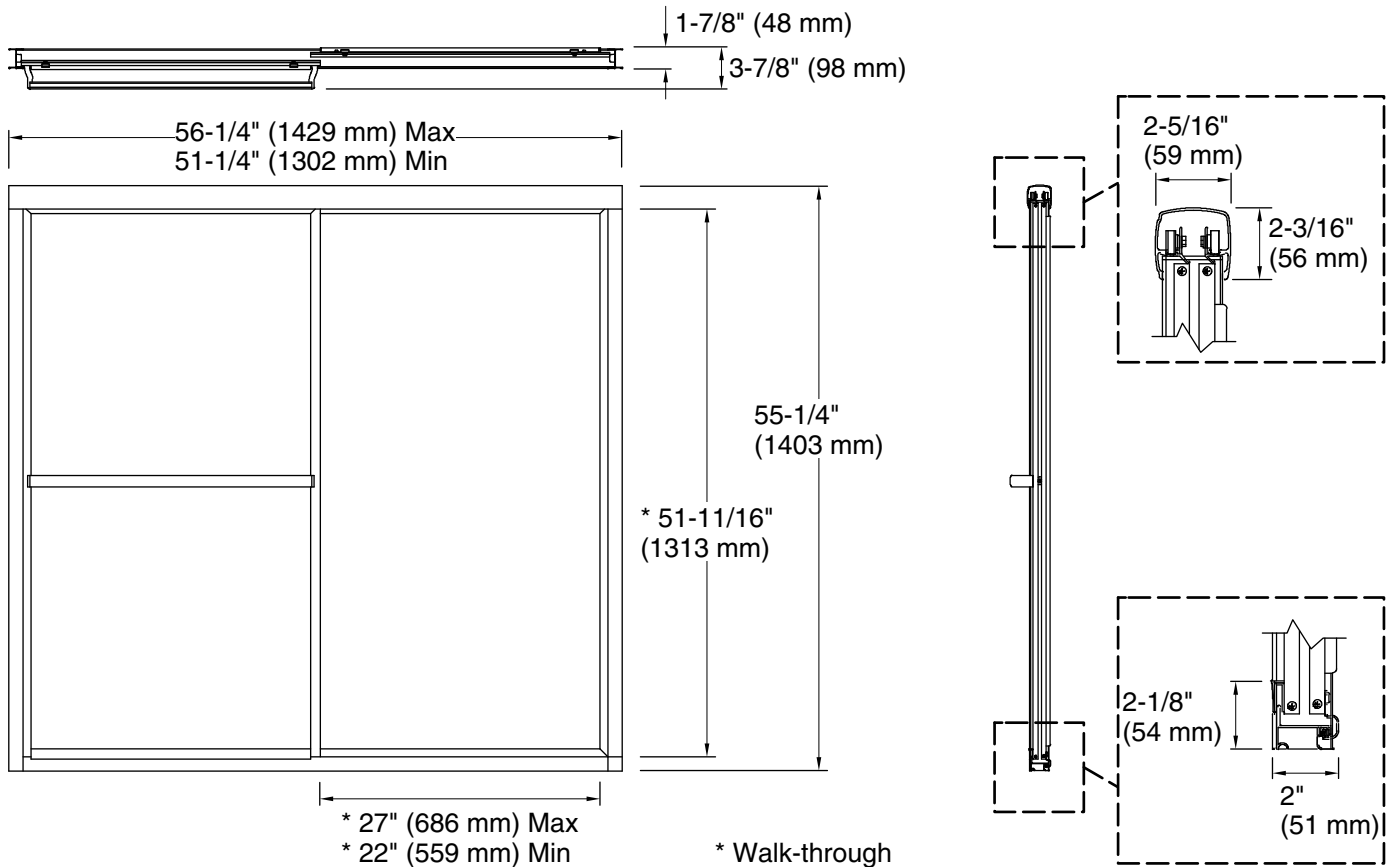

Technical Information

All product dimensions are nominal.

Installation type: For bath installation

Opening Width - Min: 51-1/4" (1302 mm)

Opening Width - Max: 56-1/4" (1429 mm)

Walk-through - Min: 22" (559 mm)

Walk-through - Max: 27" (686 mm)

Base-To-Wall Radius 1/2" (13 mm)

– Max:

Glass thickness: 1/8" (3 mm)

Notes

Install this product according to the installation guide.

The vertical opening should be a minimum of 56-11/16" (1440 mm) to allow for installation clearance.