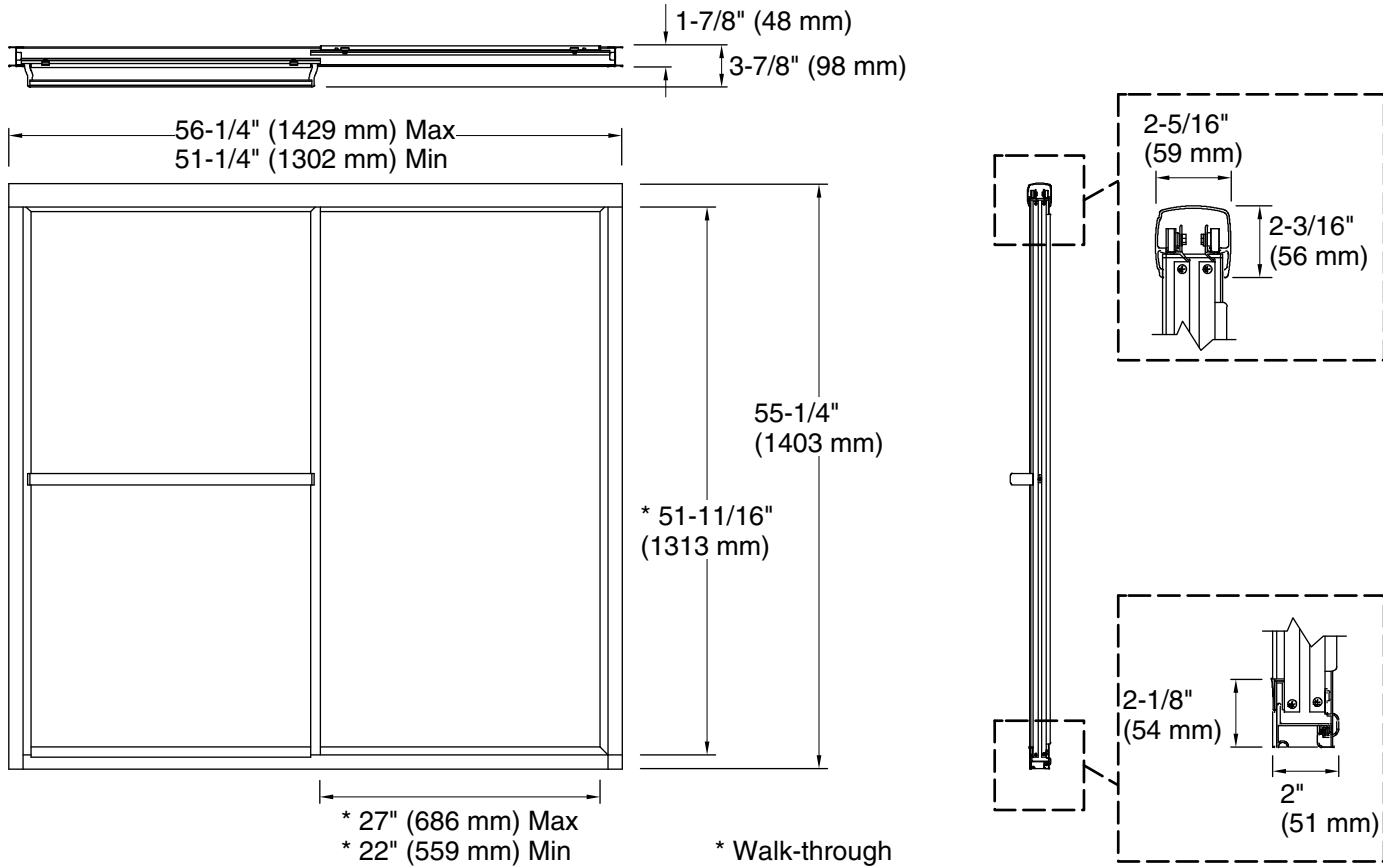

Deluxe

Framed sliding bath door
5930-56

Features

- Framed, 1/8" (3 mm) thick tempered glass
- Towel bar
- Tempered glass ensures enhanced safety and durability

Material

- Anodized aluminum prevents rust and corrosion

Installation

- Out-of-plumb adjustability simplifies installation
- Not for use in hospitality
- For residential use only

Codes/Standards

ANSI Z97.1
CAN/CGSB-12.1
CPSC 16CFR 1201

STERLING® Bath and Shower Doors Five-Year Limited Warranty

See website for detailed warranty information.

Available Glass Options

Code	Description
	Pebbled

Technical Information

All product dimensions are nominal.

- Base-To-Wall 1/2" (13 mm)
- Radius – Max:
- Shower Ledge Min 1-7/8" (47 mm)
- Flat:
- Shower Wall Min 2-5/16" (59 mm)
- Flat:

Notes

Install this product according to the installation guide.

The vertical opening should be a minimum of 56-11/16" (1440 mm) to allow for installation clearance.