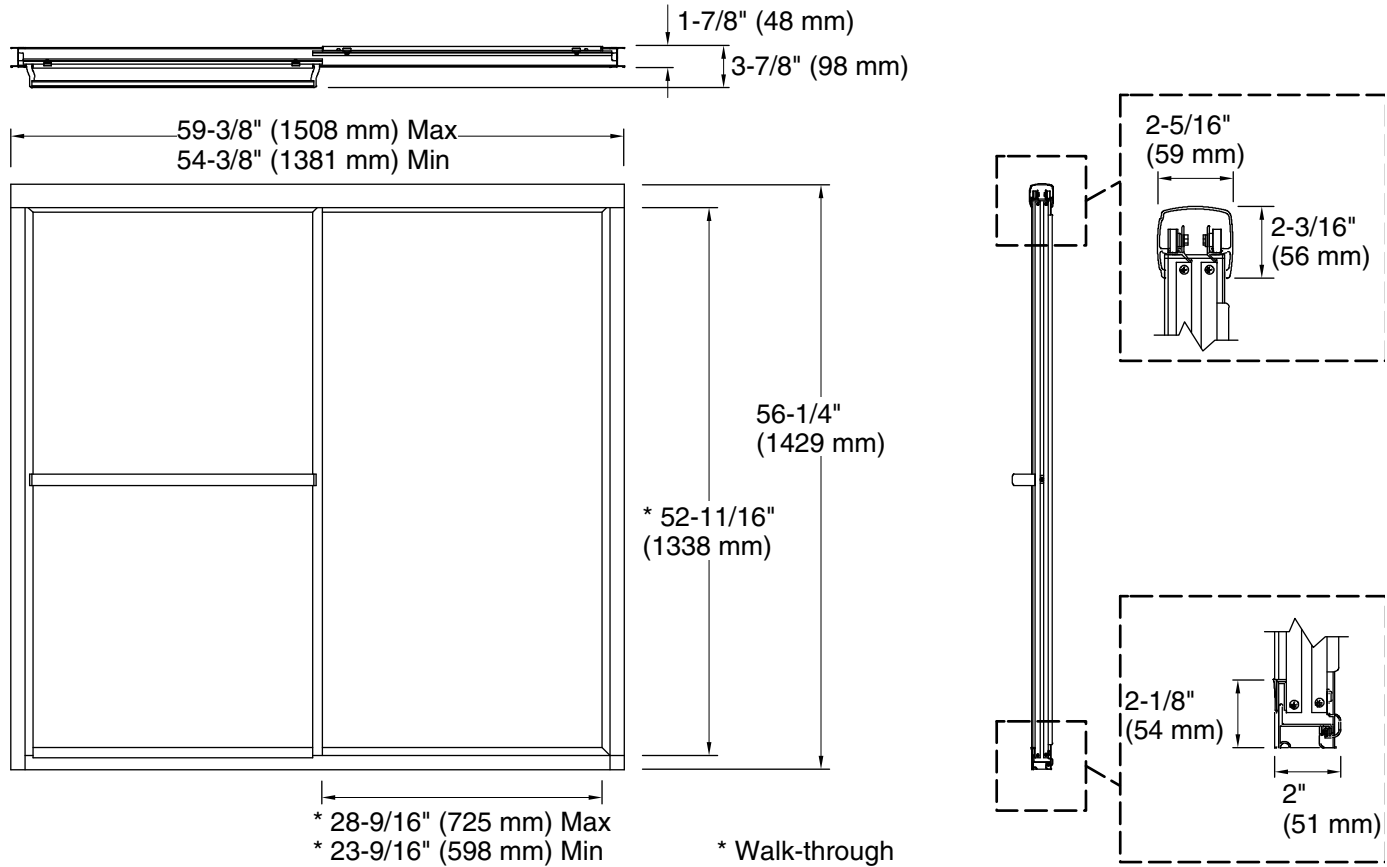

## Features

- Framed, 1/8" (3 mm) thick tempered glass.
- Towel bar.
- Tempered glass ensures maximum safety and durability.

## Available Glass Options

Code	Description
------	-------------

	Ellipse
--	---------

**Technical Information**

All product dimensions are nominal.

- Installation type: For bath installation
- Opening Width - Min: 54-3/8" (1381 mm)
- Opening Width - Max: 59-3/8" (1508 mm)
- Walk-through - Min: 23-9/16" (599 mm)
- Walk-through - Max: 28-9/16" (726 mm)
- Base-To-Wall Radius - Max: 1/2" (13 mm)
- Glass thickness: 1/8" (3 mm)

**Notes**

- Install this product according to the installation guide.
- The vertical opening should be a minimum of 57-11/16" (1465 mm) to allow for installation clearance.