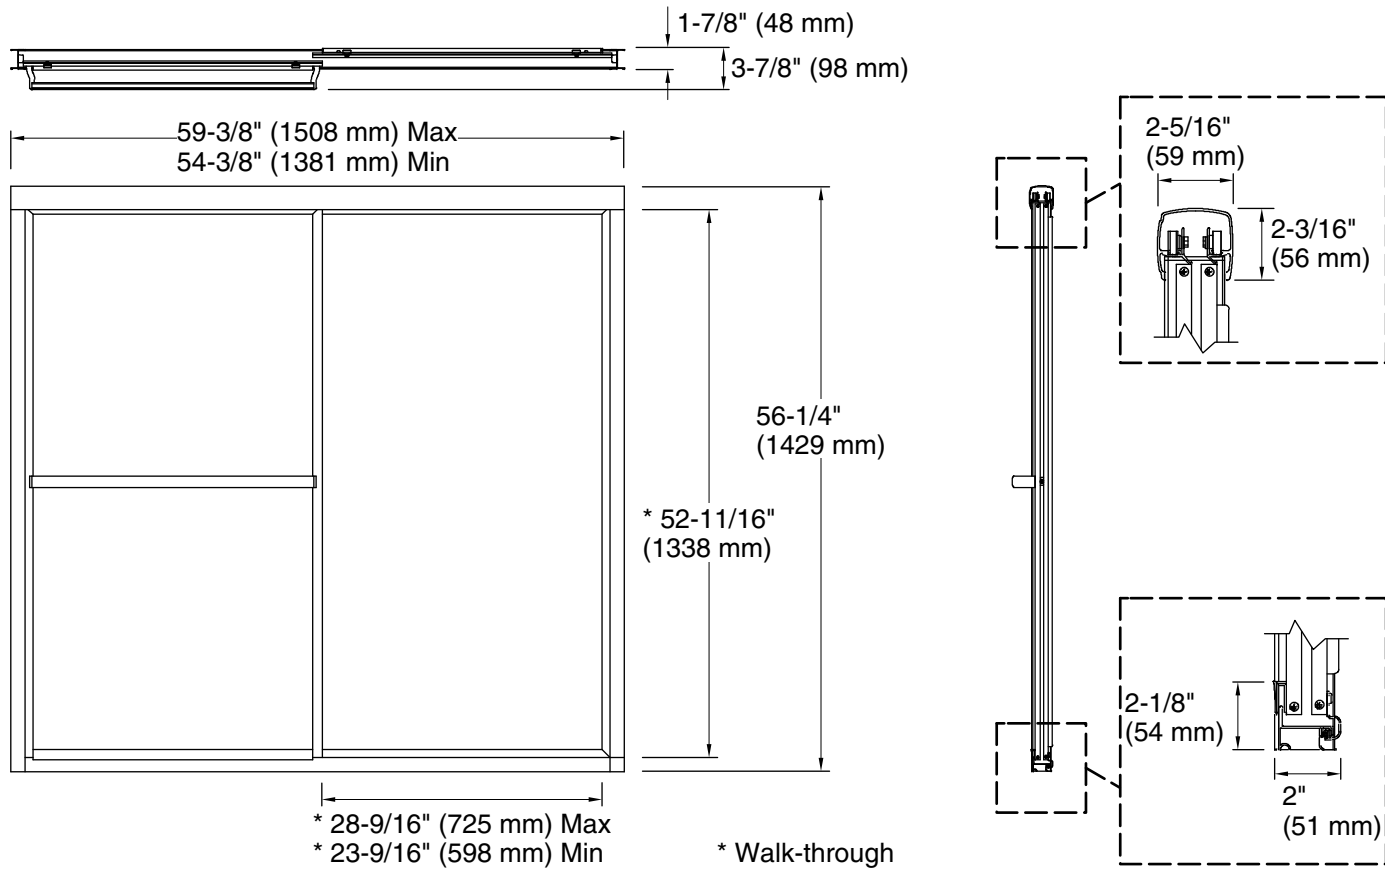

## Features

- Framed, 1/8" (3 mm) thick tempered glass.
- Towel bar.
- Tempered glass ensures maximum safety and durability.

For the most current Specification Sheet, go to [www.sterlingplumbing.com](http://www.sterlingplumbing.com).

**Technical Information**

All product dimensions are nominal.

- Installation type: For bath installation
- Opening Width - Min: 54-3/8" (1381 mm)
- Opening Width - Max: 59-3/8" (1508 mm)
- Walk-through - Min: 23-9/16" (599 mm)
- Walk-through - Max: 28-9/16" (726 mm)
- Base-To-Wall Radius - Max: 1/2" (13 mm)
- Glass thickness: 1/8" (3 mm)

**Notes**

- Install this product according to the installation guide.
- The vertical opening should be a minimum of 57-11/16" (1465 mm) to allow for installation clearance.