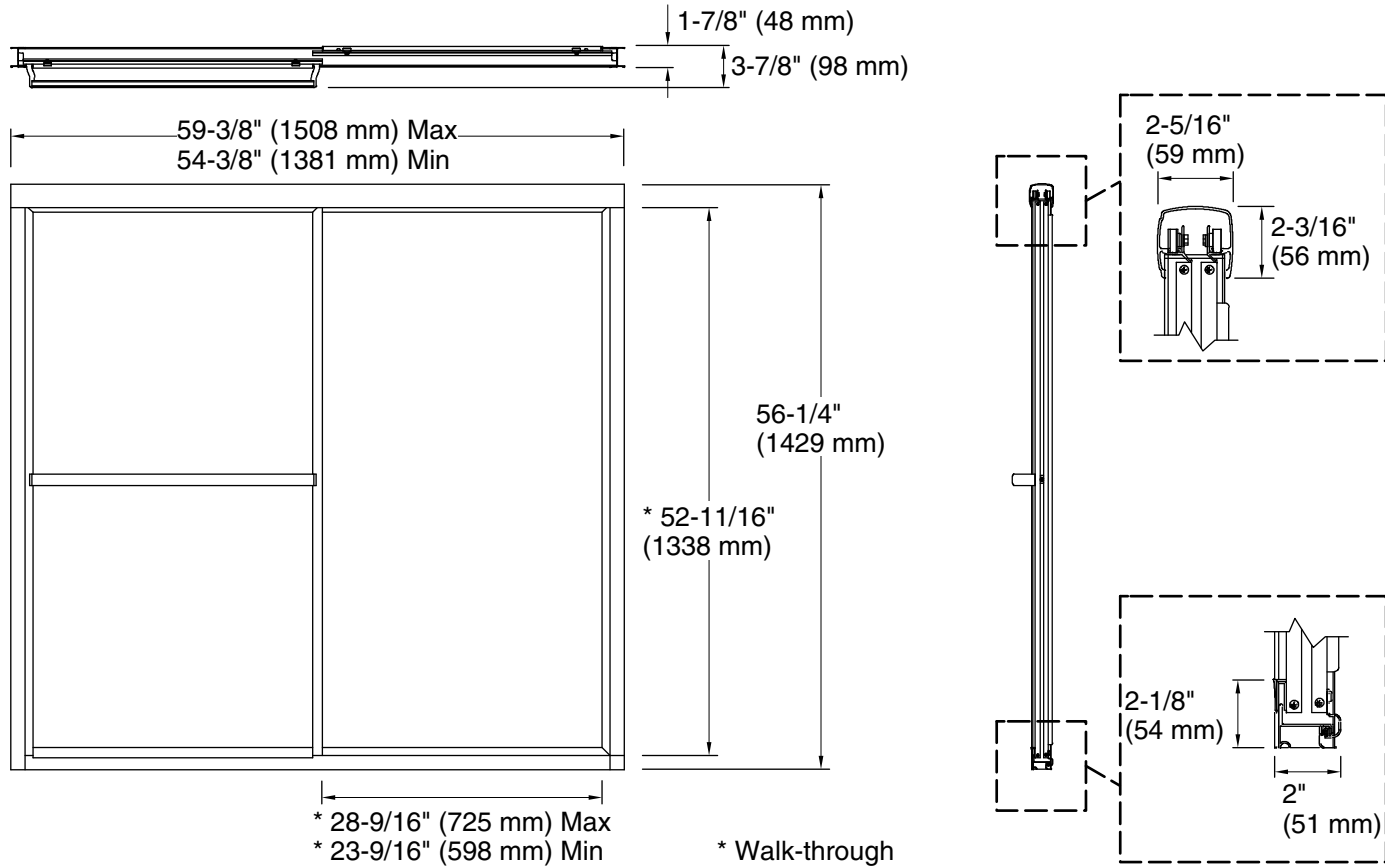

For the most current Specification Sheet, go to [www.sterlingplumbing.com](http://www.sterlingplumbing.com).

12-29-2021 10:12 - US//CA

**Technical Information**

All product dimensions are nominal.

- Installation type: For bath installation
- Opening Width - Min: 54-3/8" (1381 mm)
- Opening Width - Max: 59-3/8" (1508 mm)
- Walk-through - Min: 23-9/16" (598 mm)
- Walk-through - Max: 28-9/16" (725 mm)
- Base-To-Wall Radius - Max: 1/2" (13 mm)
- Glass thickness: 1/8" (3 mm)

**Notes**

- Install this product according to the installation guide.
- The vertical opening should be a minimum of 57-11/16" (1465 mm) to allow for installation clearance.