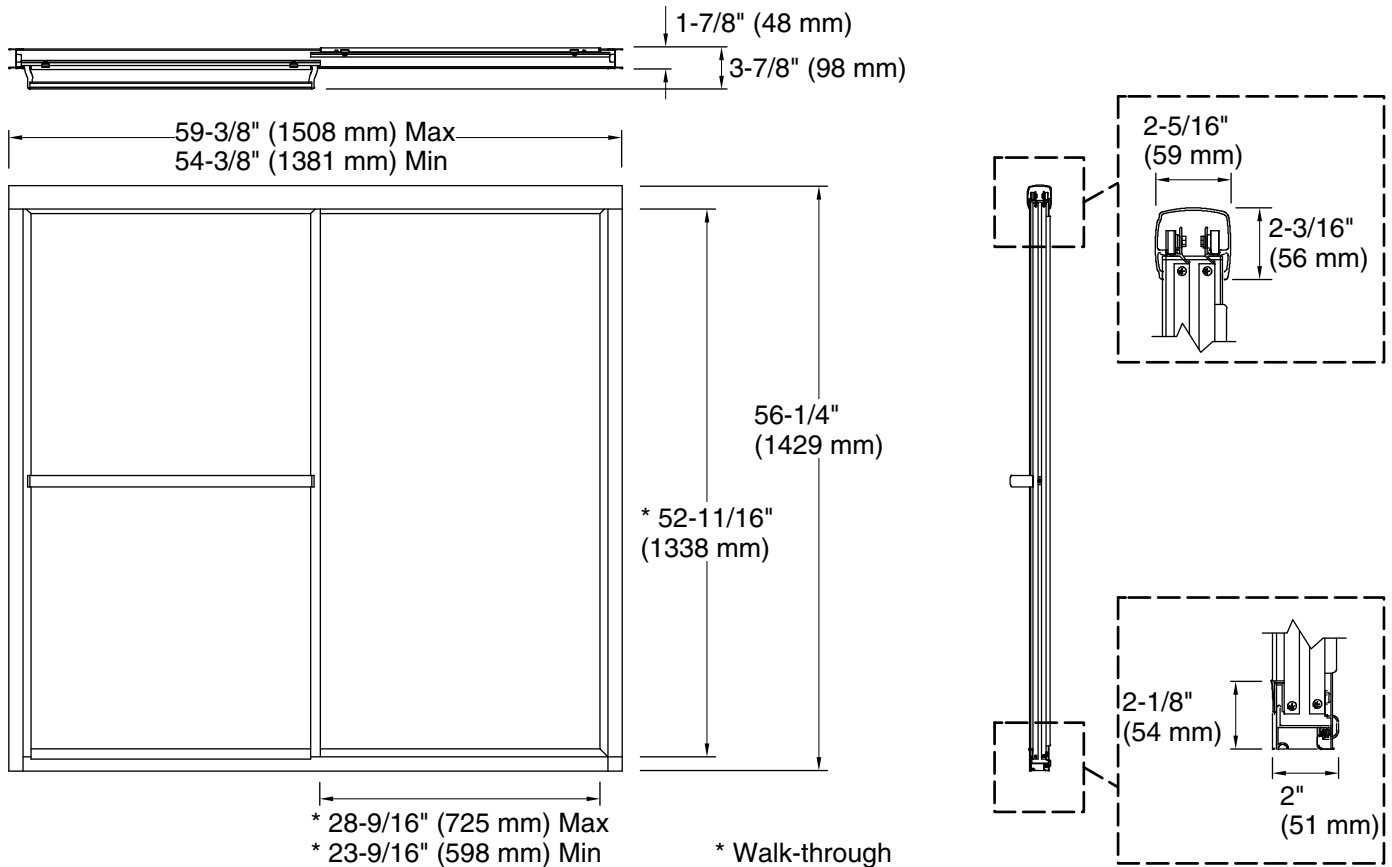

Deluxe

Framed sliding bath door

5905-59

Features

- Framed, 1/8" (3 mm) thick tempered glass.
- Towel bar.
- Out-of-plumb adjustability.
- Tempered glass ensures maximum safety and durability.
- Anodized aluminum prevents rusting and corrosion.

For the most current Specification Sheet, go to www.sterlingplumbing.com.

4-25-2020 06:08 - US/CA

Technical Information

All product dimensions are nominal.
 Installation type: For bath installation
 Opening Width - Min: 54-3/8" (1381 mm)
 Opening Width - Max: 59-3/8" (1508 mm)
 Walk-through - Min: 23-9/16" (598 mm)
 Walk-through - Max: 28-9/16" (725 mm)
 Base-To-Wall Radius 1/2" (13 mm)
 - Max:
 Glass thickness: 1/8" (3 mm)

Notes

Install this product according to the installation guide.
 The vertical opening should be a minimum of 57-11/16" (1465 mm) to allow for installation clearance.