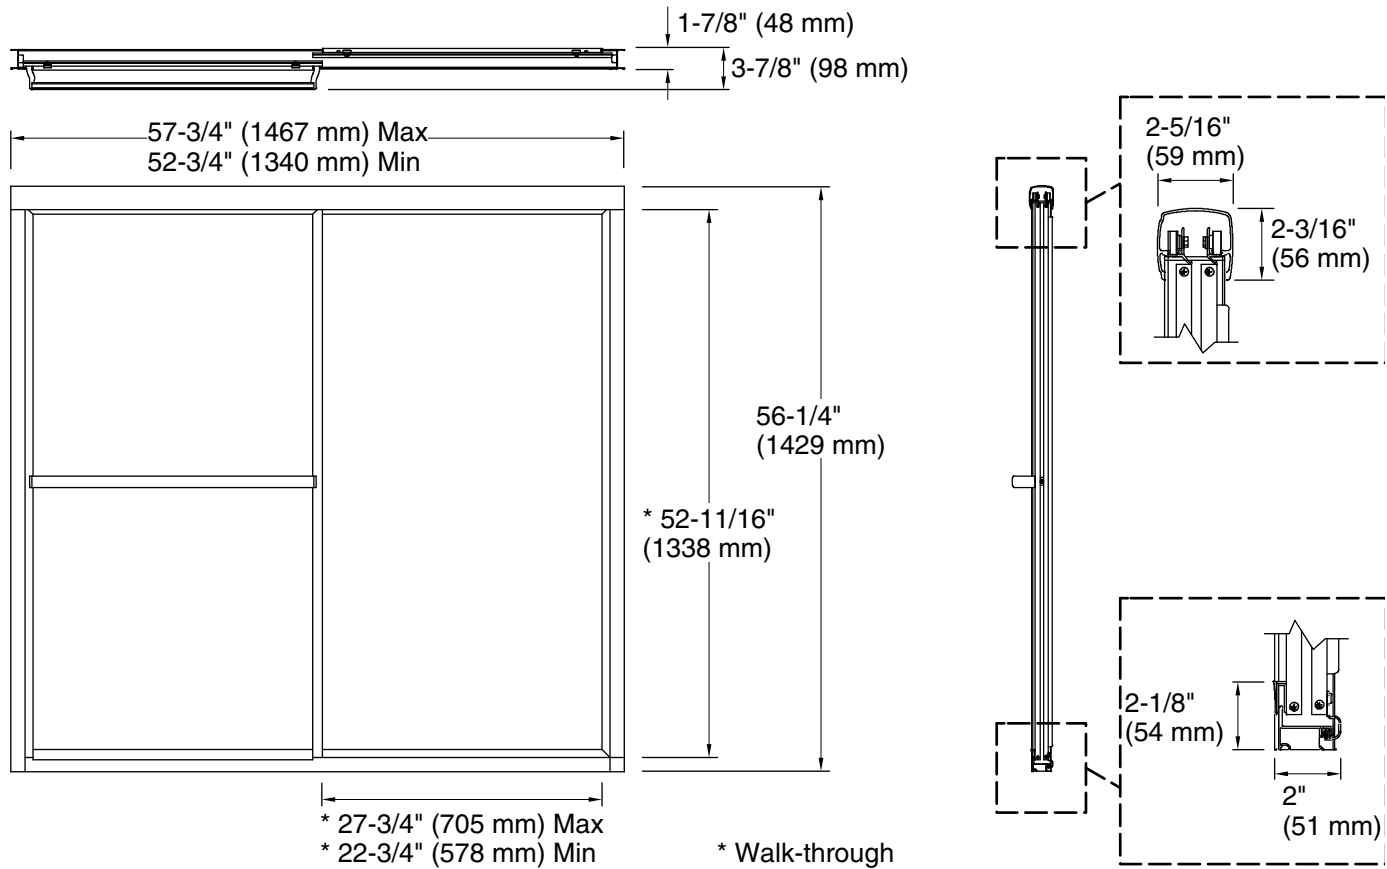

## Features

- Framed, 1/8" (3 mm) thick tempered glass.
- Towel bar.
- Tempered glass ensures maximum safety and durability.

For the most current Specification Sheet, go to [www.sterlingplumbing.com](http://www.sterlingplumbing.com).

**Technical Information**

All product dimensions are nominal.

- Installation type: For bath installation
- Opening Width - Min: 52-3/4" (1340 mm)
- Opening Width - Max: 57-3/4" (1467 mm)
- Walk-through - Min: 22-3/4" (578 mm)
- Walk-through - Max: 27-3/4" (705 mm)
- Base-To-Wall Radius - Max: 1/2" (13 mm)
- Glass thickness: 1/8" (3 mm)

**Notes**

- Install this product according to the installation guide.
- The vertical opening should be a minimum of 57-11/16" (1465 mm) to allow for installation clearance.