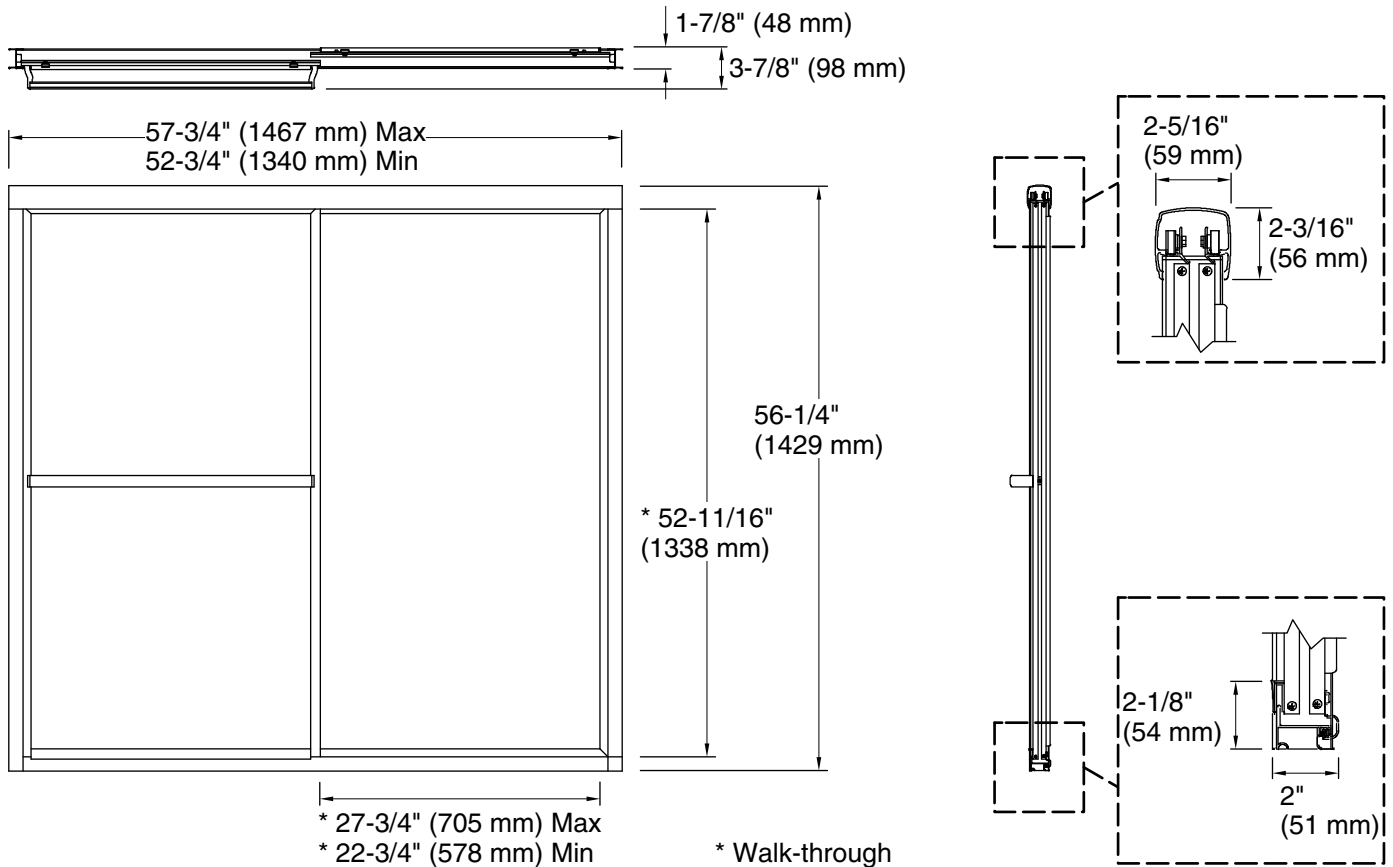

Deluxe Framed sliding bath door 5905-57

Features

- Framed, 1/8" (3 mm) thick tempered glass.
- Towel bar.
- Out-of-plumb adjustability.
- Tempered glass ensures maximum safety and durability.
- Anodized aluminum prevents rusting and corrosion.

N	Nickel
---	--------

Available Glass Options

Code	Description
------	-------------

	Rain
--	------

Technical Information

All product dimensions are nominal.
 Installation type: For bath installation
 Opening Width - Min: 52-3/4" (1340 mm)
 Opening Width - Max: 57-3/4" (1467 mm)
 Walk-through - Min: 22-3/4" (578 mm)
 Walk-through - Max: 27-3/4" (705 mm)
 Base-To-Wall Radius 1/2" (13 mm)
 – Max:
 Glass thickness: 1/8" (3 mm)

Notes

Install this product according to the installation guide.
 The vertical opening should be a minimum of 57-11/16" (1465 mm) to allow for installation clearance.