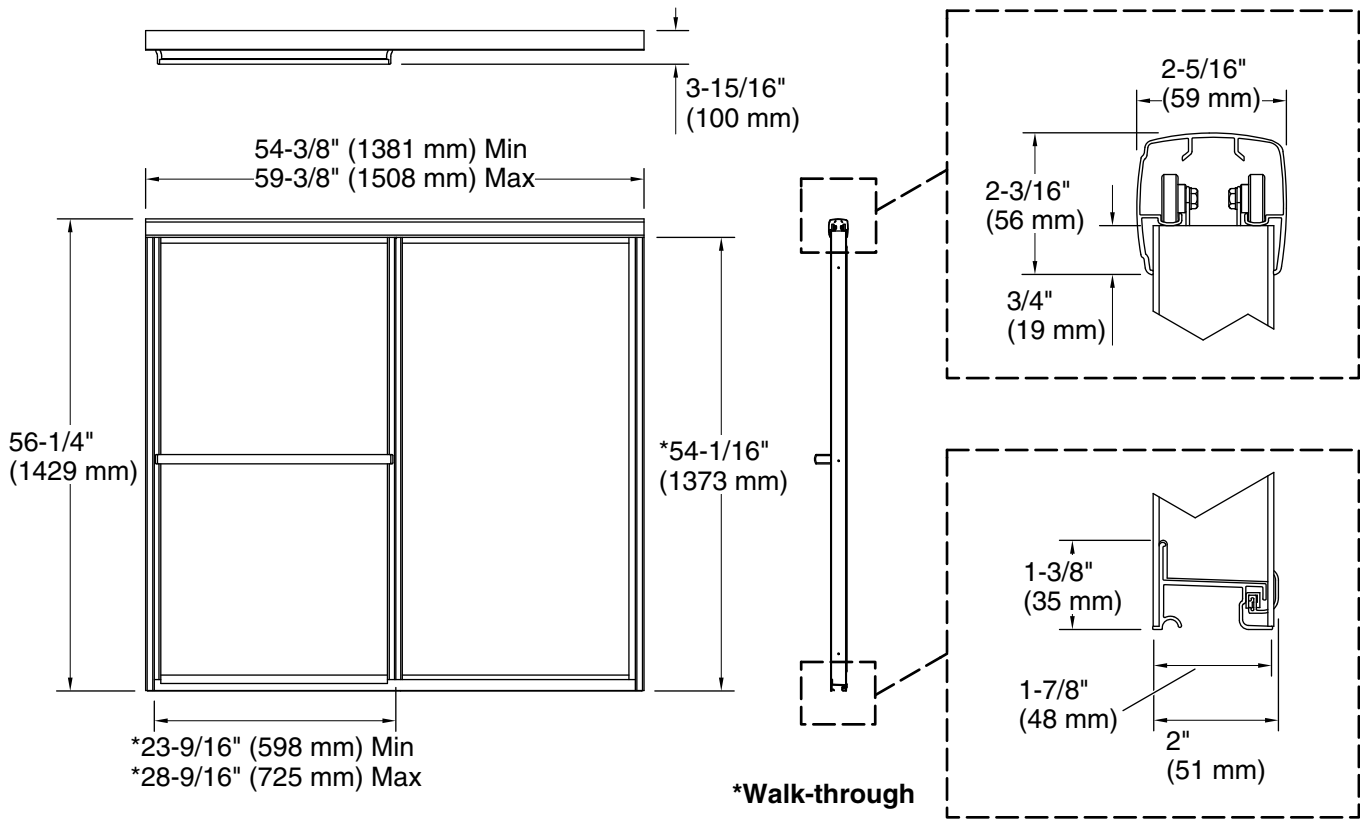

Deluxe

Sliding bath door, 56-1/4" H x 59-3/8" W
5905-3G05

Features

- 1/8" (3 mm) thick tempered and fully framed Clear glass ensures enhanced safety and durability
- Bypass system allows for easy access and suits your bathroom layout whether your showerhead is on the right or left
- Reversible top track and towel bar allow a choice between rounded or accented design
- Continuous bottom track guide system for smooth, quiet, and stable operation
- Made in the U.S.A

Material

- Anodized aluminum prevents rust and corrosion

Installation

- Fits opening widths 54-3/8" - 59-3/8" (1381 - 1508 mm)
- Requires 2" (51 mm) minimum threshold depth
- Out-of-plumb adjustability simplifies installation
- For residential use only
- Not for use in hospitality

Color	Code	Description
-------	------	-------------

	S	Silver
---	---	--------

Available Glass Options

Code	Description
------	-------------

G05	Clear
-----	-------

Technical Information

All product dimensions are nominal.

- Base-To-Wall 1/2" (13 mm)
- Radius – Max:
- Shower Ledge Min 1-7/8" (48 mm)
- Flat:
- Shower Wall Min 2-5/16" (59 mm)
- Flat:

Notes

Install this product according to the installation instructions.

The vertical opening should be a minimum of 57-11/16" (1465 mm) to allow for installation clearance.