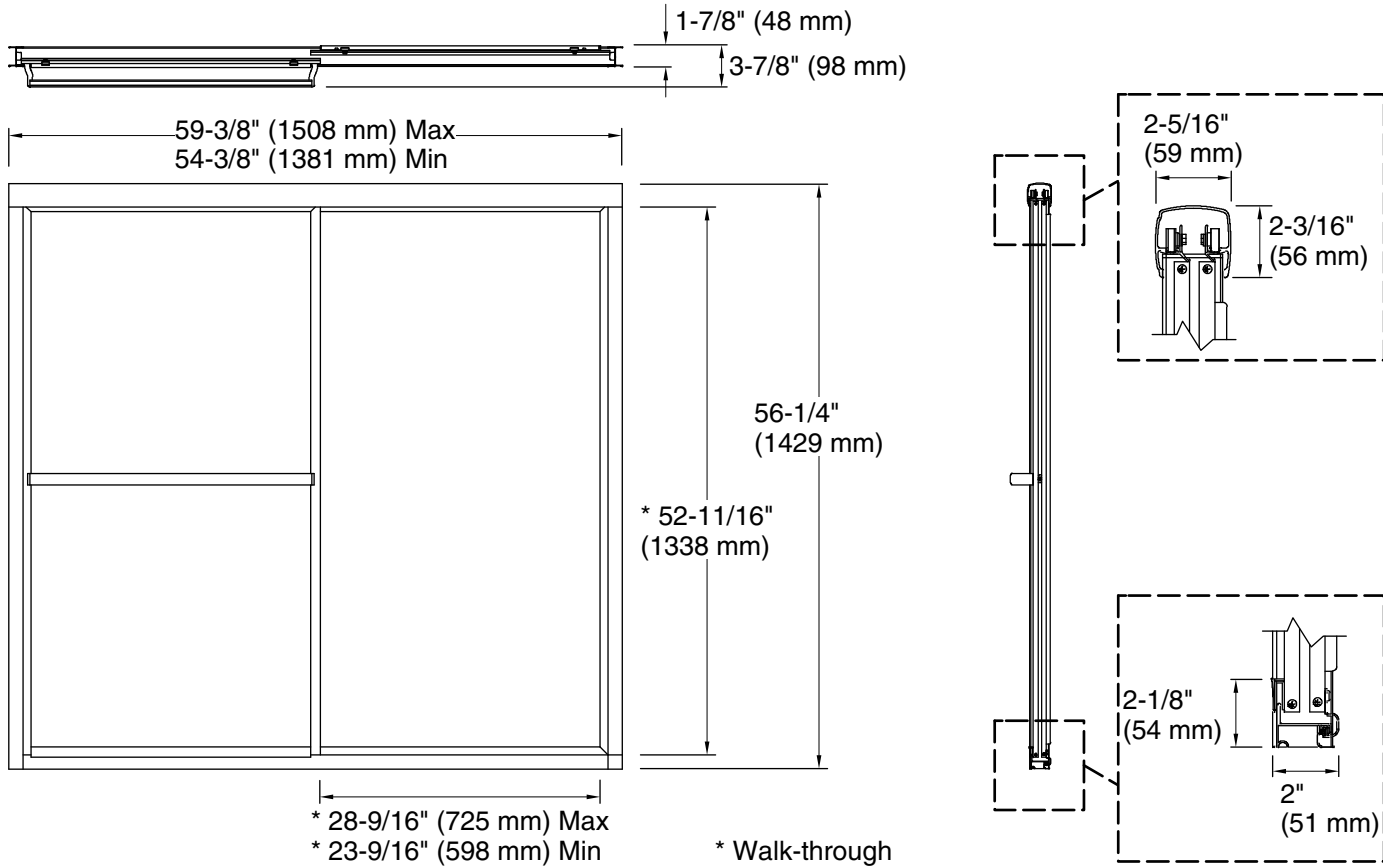

Deluxe

Framed sliding bath door

5900-59

Features

- Framed, 1/8" (3 mm) thick tempered glass
- Towel bar
- Tempered glass ensures enhanced safety and durability

Material

- Anodized aluminum prevents rust and corrosion

For the most current Specification Sheet, go to www.sterlingplumbing.com.

5-30-2023 23:55 - US//CA

Technical Information

All product dimensions are nominal.
 Installation type: For bath installation
 Base-To-Wall: 1/2" (13 mm)
 Radius – Max:

Notes

Install this product according to the installation guide.
 The vertical opening should be a minimum of 57-11/16" (1465 mm) to allow for installation clearance.