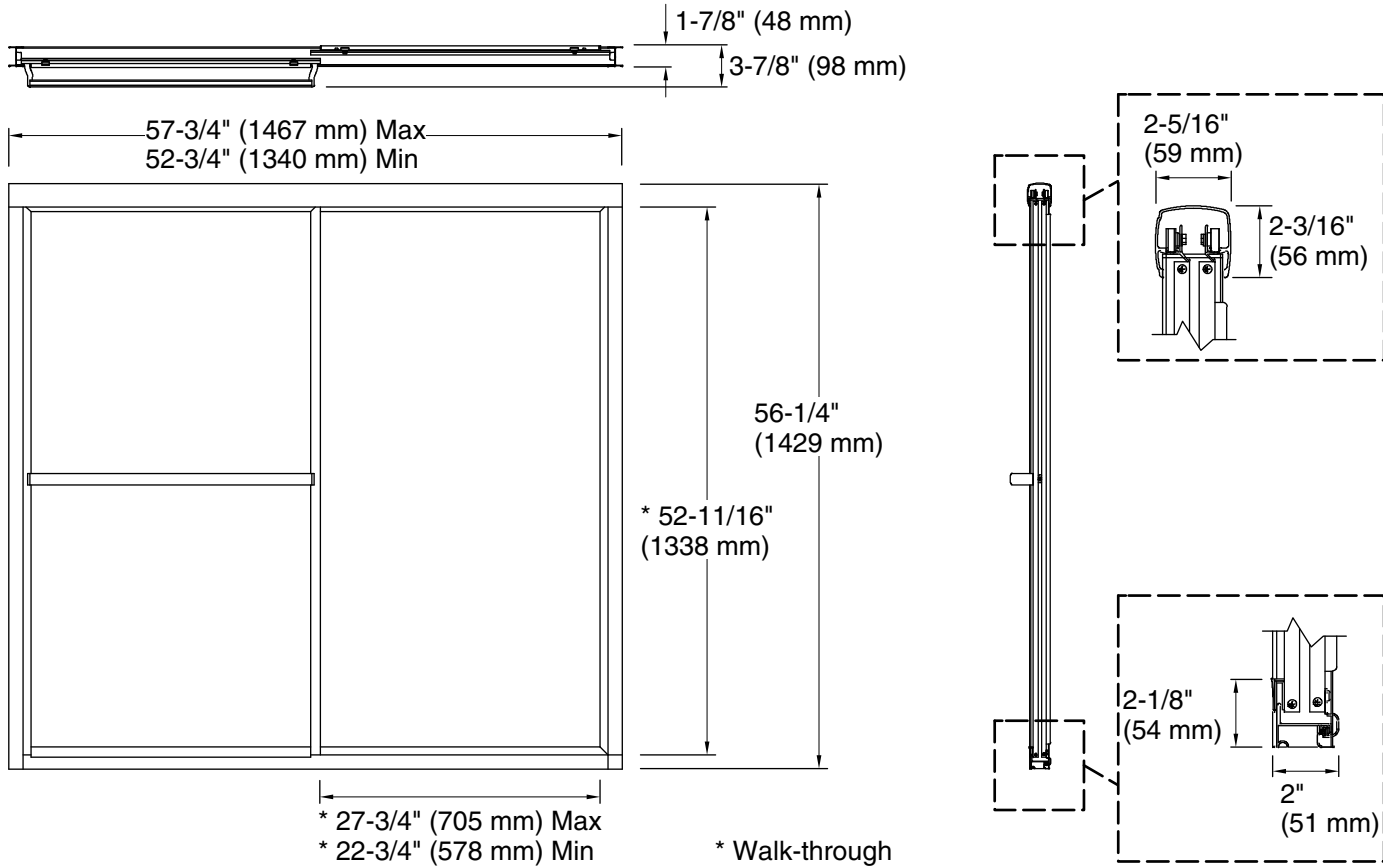

Deluxe

Framed sliding bath door
5900-57

Features

- Framed, 1/8" (3 mm) thick tempered glass
- Towel bar
- Tempered glass ensures enhanced safety and durability

Material

- Anodized aluminum prevents rust and corrosion

	Pebbled
--	---------

Technical Information

All product dimensions are nominal.

- Installation type: For bath installation
- Opening Width - Min: 52-3/4" (1340 mm)
- Opening Width - Max: 57-3/4" (1467 mm)
- Walk-through - Min: 22-3/4" (578 mm)
- Walk-through - Max: 27-3/4" (705 mm)
- Base-To-Wall Radius - Max: 1/2" (13 mm)
- Glass thickness: 1/8" (3 mm)

Notes

- Install this product according to the installation guide.
- The vertical opening should be a minimum of 57-11/16" (1465 mm) to allow for installation clearance.