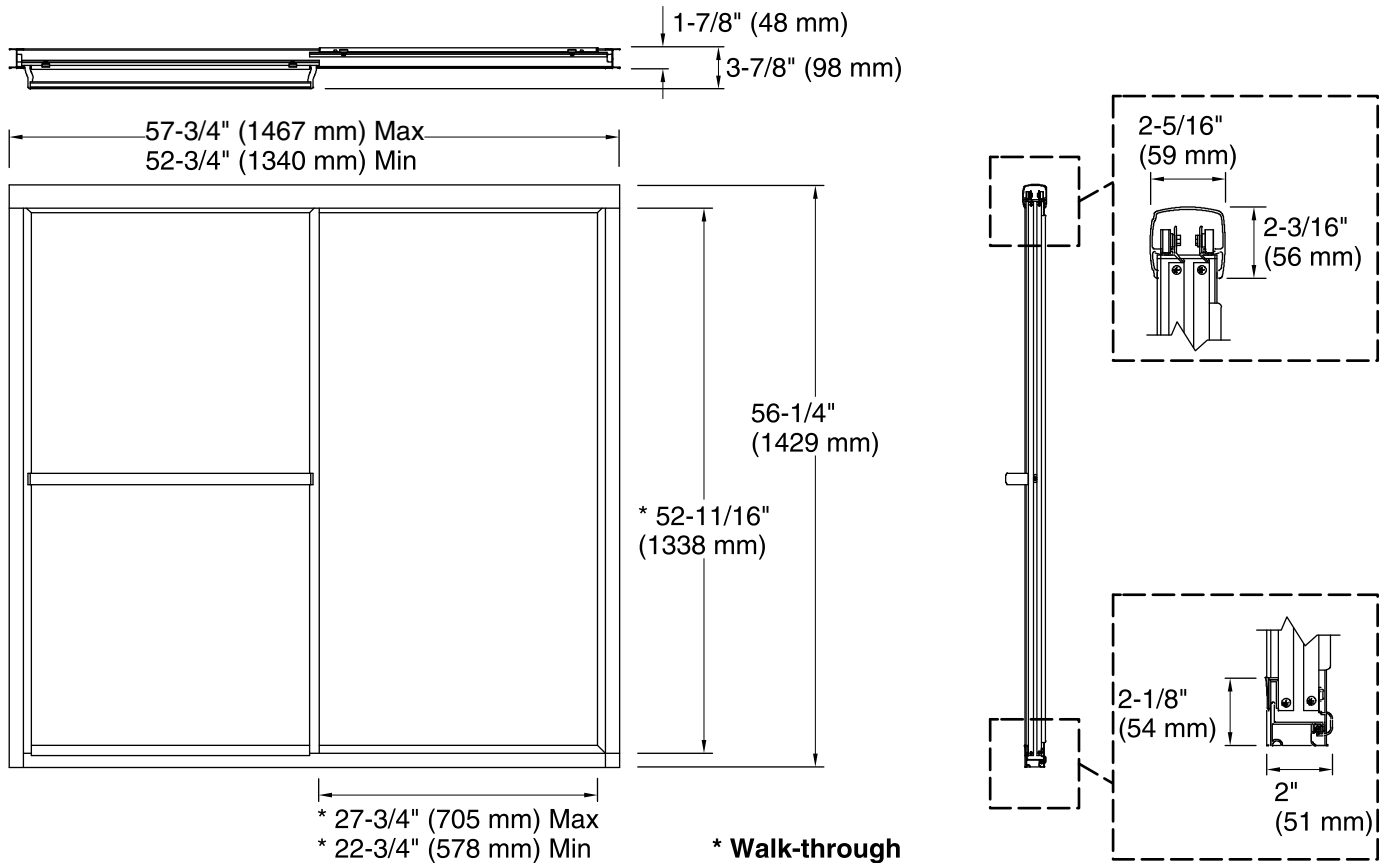

## Features

- Framed
- 1/8" glass
- Towel bar
- Out-of-plumb adjustability
- Tempered glass ensures maximum safety and durability
- Anodized aluminum prevents rusting and corrosion

## Available Glass Options

Code	Description
------	-------------

	Pebbled
--	---------

**Technical Information**

All product dimensions are nominal.  
 Installation type: For bath installation  
 Opening Width - Min: 52-3/4" (1340 mm)  
 Opening Width - Max: 57-3/4" (1467 mm)  
 Walk-through - Min: 22-3/4" (578 mm)  
 Walk-through - Max: 27-3/4" (705 mm)  
 Glass thickness: 1/8" (3 mm)

**Notes**

Install this product according to the installation guide.  
 The vertical opening should be a minimum of 57-3/4" (1467 mm) to allow for installation clearance.