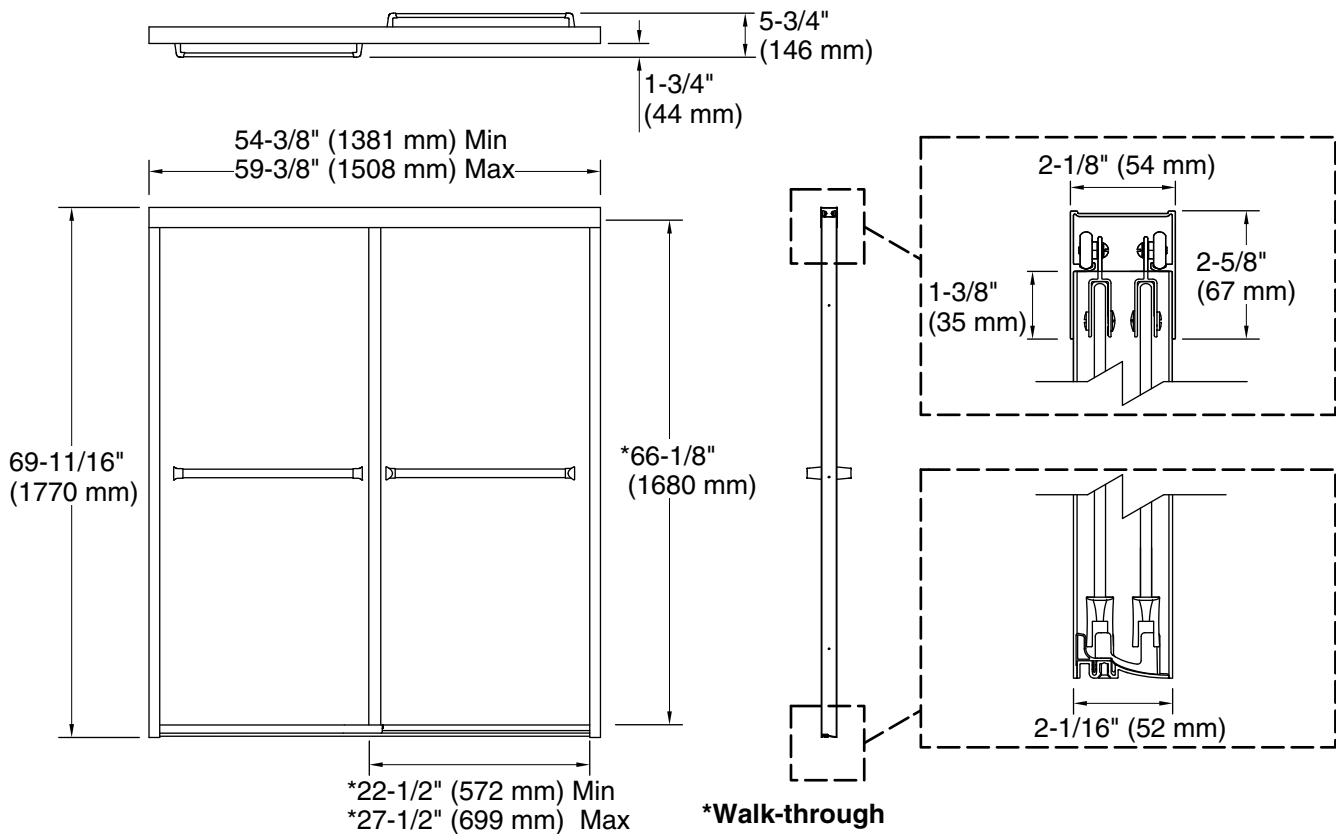

Features

- Frameless design emphasizes glass and creates a sleek, minimalist look.
- Center-guided mechanism for smooth, quiet sliding action and easy cleaning.
- ComforTrack® cushioned track enables you to sit, lean or kneel on the bottom track of the door to comfortably bathe children or clean the bathing space.
- Smooth, easy-to-clean wall jambs.
- Interior and exterior towel bars complete the look of this door.
- CleanCoat®+ glass coating creates a hydrophobic barrier that repels water, soap scum, and residue, saving time and protecting shower doors 10 times longer than original CleanCoat. (Based on 2021 internal wear/abrasion testing using a microfiber cloth.)

Material

- Frameless, 1/4" (6 mm) thick tempered glass.
- Anodized aluminum prevents rust and corrosion.

Installation

- Fits opening widths 54-3/8" - 59-3/8" (1381 - 1508 mm).
- Out-of-plumb adjustability simplifies installation.
- Door can be installed to open to the left or right to suit your bathroom layout.
- For residential use only.
- Not for use in hospitality.

Technical Information

All product dimensions are nominal.

| | |
|----------------------------|------------------------------|
| Installation type: | For shower base installation |
| Opening style: | Sliding/Bypass |
| Opening Width - Min: | 54-3/8" (1381 mm) |
| Opening Width - Max: | 59-3/8" (1508 mm) |
| Walk-through - Min: | 22-1/2" (572 mm) |
| Walk-through - Max: | 27-1/2" (699 mm) |
| Base-To-Wall Radius - Max: | 5/8" (16 mm) |
| Glass thickness: | 1/4" (6 mm) |
| Glass coating: | CleanCoat® |