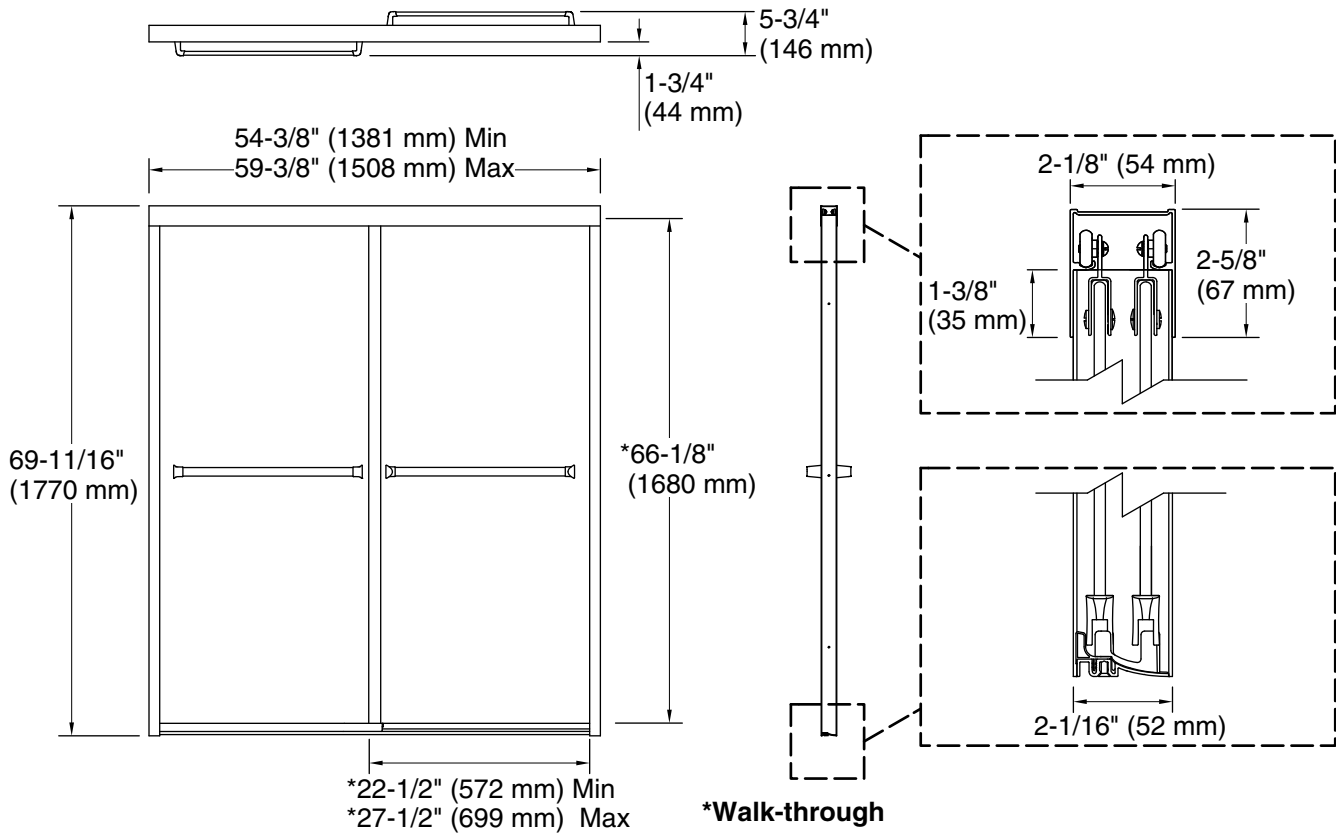

Material

- Frameless, 1/4" (6 mm) thick tempered glass.
- Anodized aluminum prevents rusting and corrosion.

Technology

- Inside and outside towel bars complete the look of this door.

Installation

- Fits opening widths 54-3/8" – 59-3/8".
- Out-of-plumb adjustability allows for simpler installation.
- Door can be installed to open to the left or right to suit your bathroom layout.
- For residential use only.
- Not for use in hospitality.

Color tiles intended for reference only.

Color	Code	Description
	ADR	Anodized Deep Bronze
	N	Nickel
	S	Silver

Technical Information

All product dimensions are nominal.
 Installation type: For shower base installation
 Opening style: Sliding/Bypass
 Opening Width - Min: 54-3/8" (1381 mm)
 Opening Width - Max: 59-3/8" (1508 mm)
 Walk-through - Min: 22-1/2" (572 mm)
 Walk-through - Max: 27-1/2" (699 mm)
 Base-To-Wall Radius 5/8" (16 mm)
 - Max:
 Glass thickness: 1/4" (6 mm)
 Glass coating: CleanCoat®