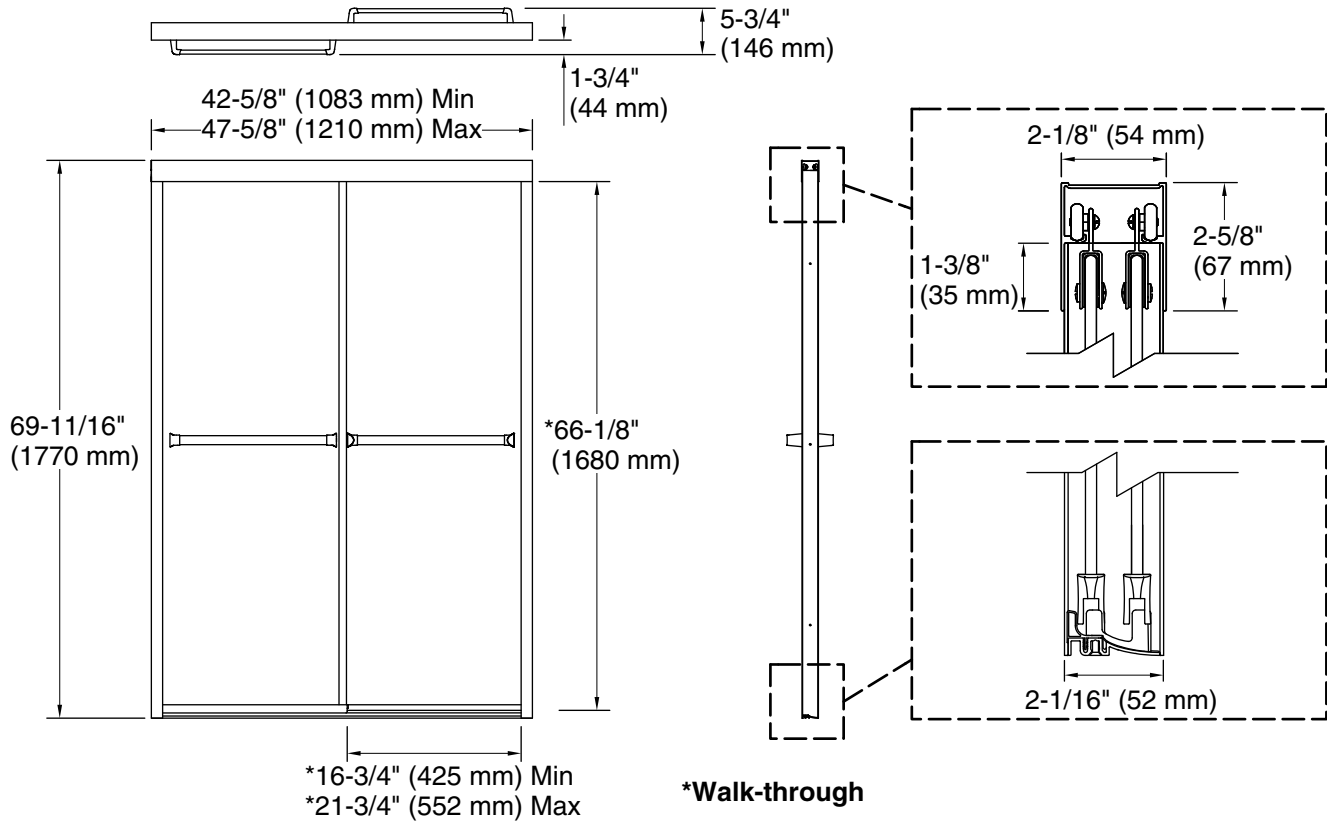

*Walk-through

Technical Information

All product dimensions are nominal.

- Installation type: For shower base installation, For shower base installation
- Opening style: Sliding/Bypass
- Opening Width - Min: 42-5/8" (1083 mm)
- Opening Width - Max: 47-5/8" (1210 mm)
- Walk-through - Min: 16-3/4" (425 mm)
- Walk-through - Max: 21-3/4" (552 mm)
- Base-To-Wall Radius - Max: 5/8" (16 mm)
- Glass thickness: 1/4" (6 mm)
- Glass coating: CleanCoat®

Notes

Install this product according to the installation guide.