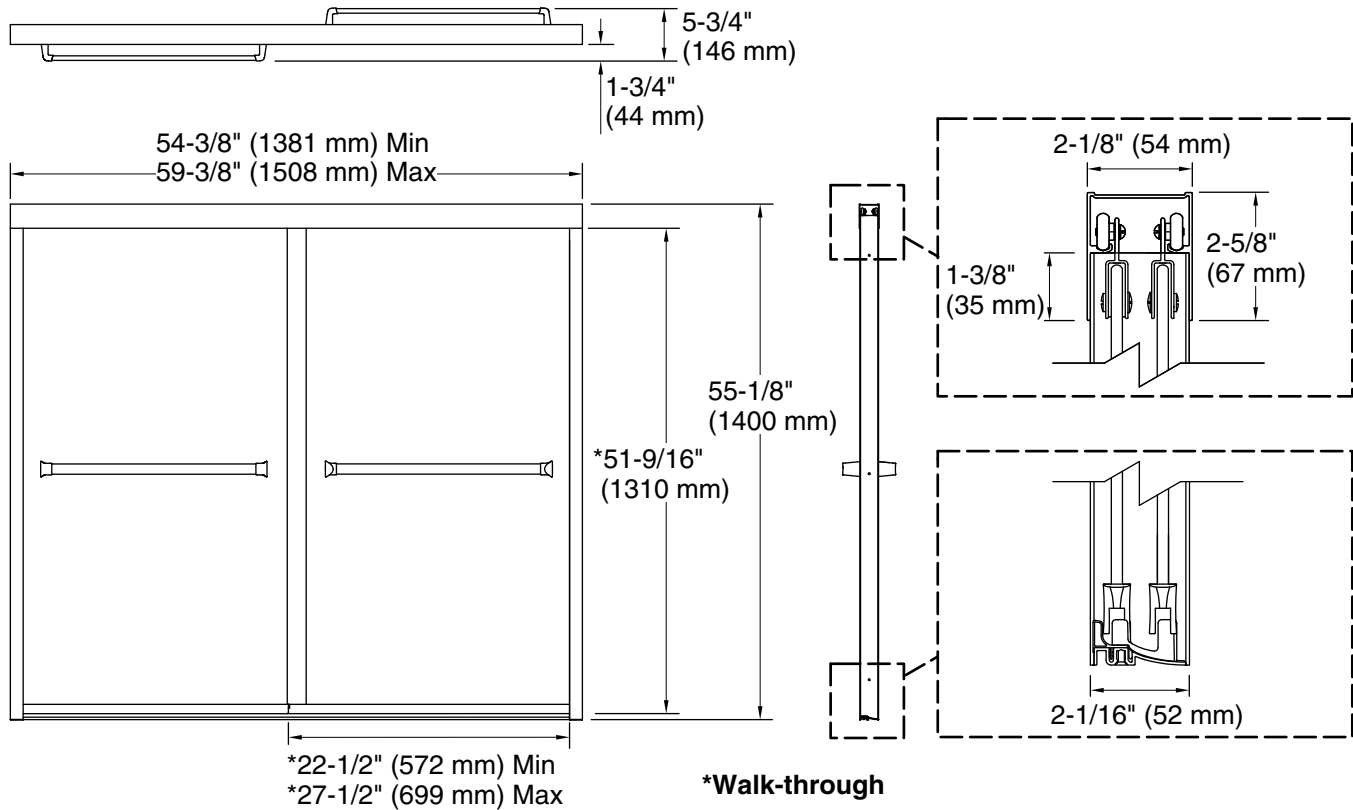

Technical Information

All product dimensions are nominal.

- Installation type: For bath installation
- Opening style: Sliding/Bypass
- Opening Width - Min: 54-3/8" (1381 mm)
- Opening Width - Max: 59-3/8" (1508 mm)
- Walk-through - Min: 22-1/2" (572 mm)
- Walk-through - Max: 27-1/2" (698 mm)
- Base-To-Wall Radius - Max: 5/8" (16 mm)
- Glass thickness: 1/4" (6 mm)
- Glass coating: CleanCoat®

Notes

Install this product according to the installation guide.