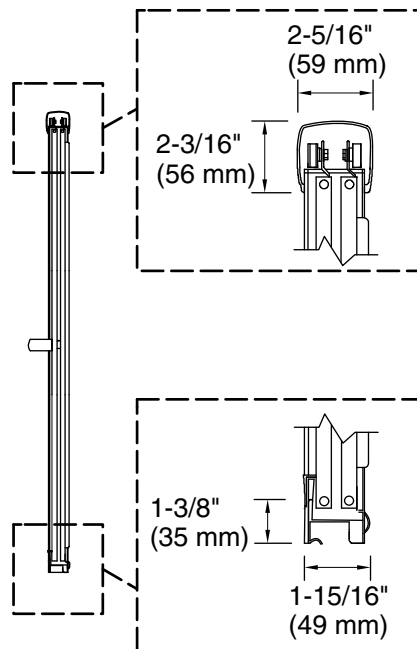

Deluxe

56-1/4" H sliding bath door with 1/8"-thick glass
572117-3G06

Features

- Reversible top track and towel bar allow a choice between rounded or accented design
- Tempered glass ensures enhanced safety and durability
- Continuous guide mechanism for smooth, quiet sliding action and easy cleaning

Material

- Framed, 1/8" (3 mm) thick Rain tempered glass
- Anodized aluminum prevents rust and corrosion

Installation

- Fits opening widths 54-3/8" - 59-3/8" (1381 - 1508 mm)
- 56-1/4" (1429 mm) high, with 54-1/16" (1373 mm) minimum head clearance
- 3/8" (10-mm) out-of-plumb adjustability on each side simplifies installation
- Door can be installed to open to the left or right to suit your bathroom layout
- For residential use only
- Not for use in hospitality

Color	Code	Description
-------	------	-------------

	S	Silver
---	---	--------

Available Glass Options

Code	Description
------	-------------

G06	Rain
-----	------

***Walk-through**

Technical Information

All product dimensions are nominal.

- Base-To-Wall 1/2" (13 mm)
- Radius – Max:
- Shower Ledge Min 1-7/8" (48 mm)
- Flat:
- Shower Wall Min 2-5/16" (59 mm)
- Flat:

Notes

The vertical opening should be a minimum of 57-3/4" (1467 mm) to allow for installation clearance.