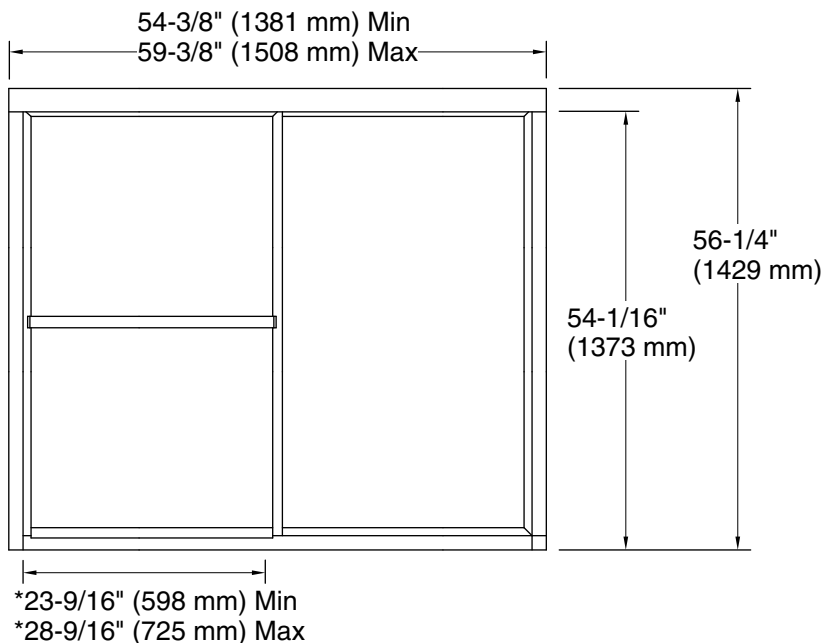

*Walk-through

Technical Information

All product dimensions are nominal.

- Base-To-Wall 1/2" (13 mm)
- Radius – Max:
- Shower Ledge Min 1-7/8" (48 mm)
- Flat:
- Shower Wall Min 2-5/16" (59 mm)
- Flat:

Notes

The vertical opening should be a minimum of 57-3/4" (1467 mm) to allow for installation clearance.