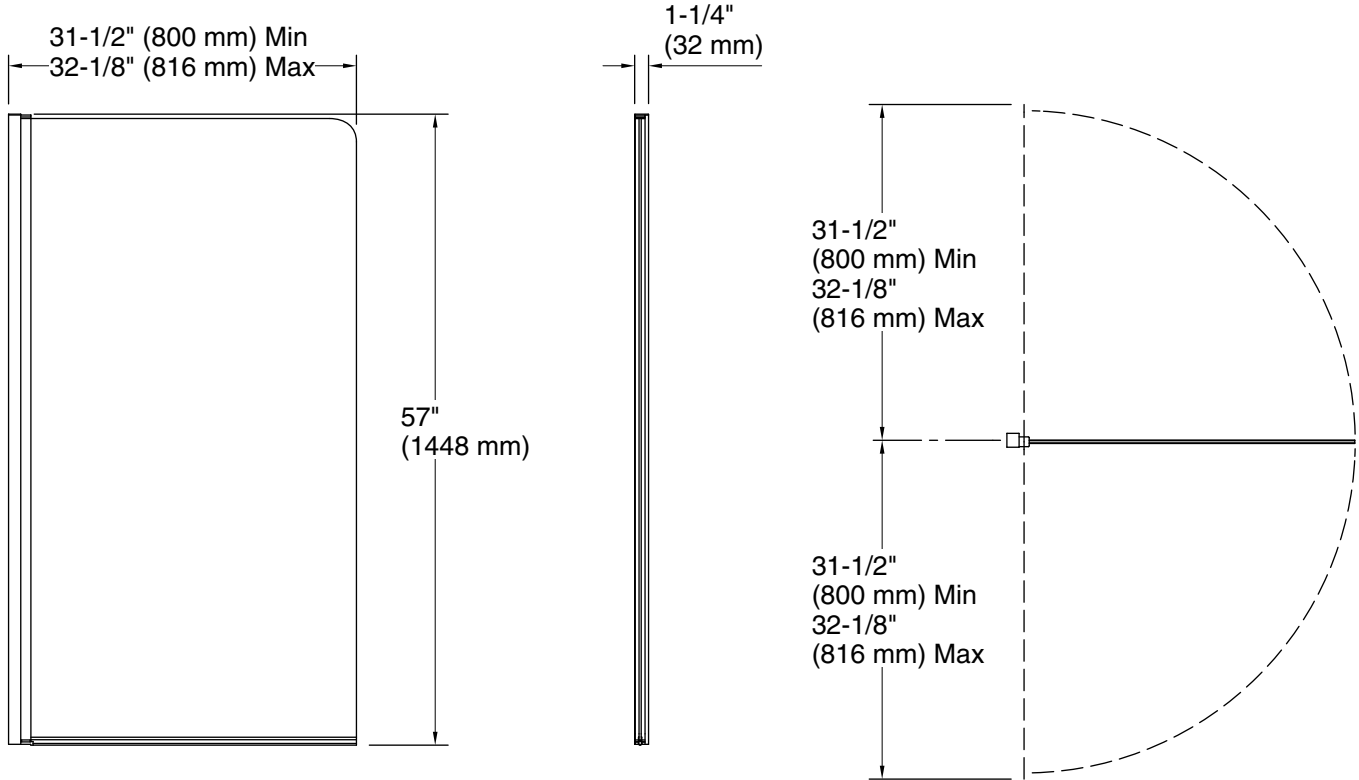

Available Glass Options

| Code | Description |
|------|-------------|
|------|-------------|

| | |
|-----|-------|
| G05 | Clear |
|-----|-------|

Technical Information

All product dimensions are nominal.

- Base-To-Wall 1/2" (13 mm)
- Radius – Max:
- Shower Ledge Min 1-1/4" (32 mm)
- Flat:
- Shower Wall Min 1-1/4" (32 mm)
- Flat:
- Wall Studs Required Yes
- for Door:

Notes

Install this product according to the installation guide.

The vertical opening should be a minimum of 57" (1448 mm) to allow for installation clearance.