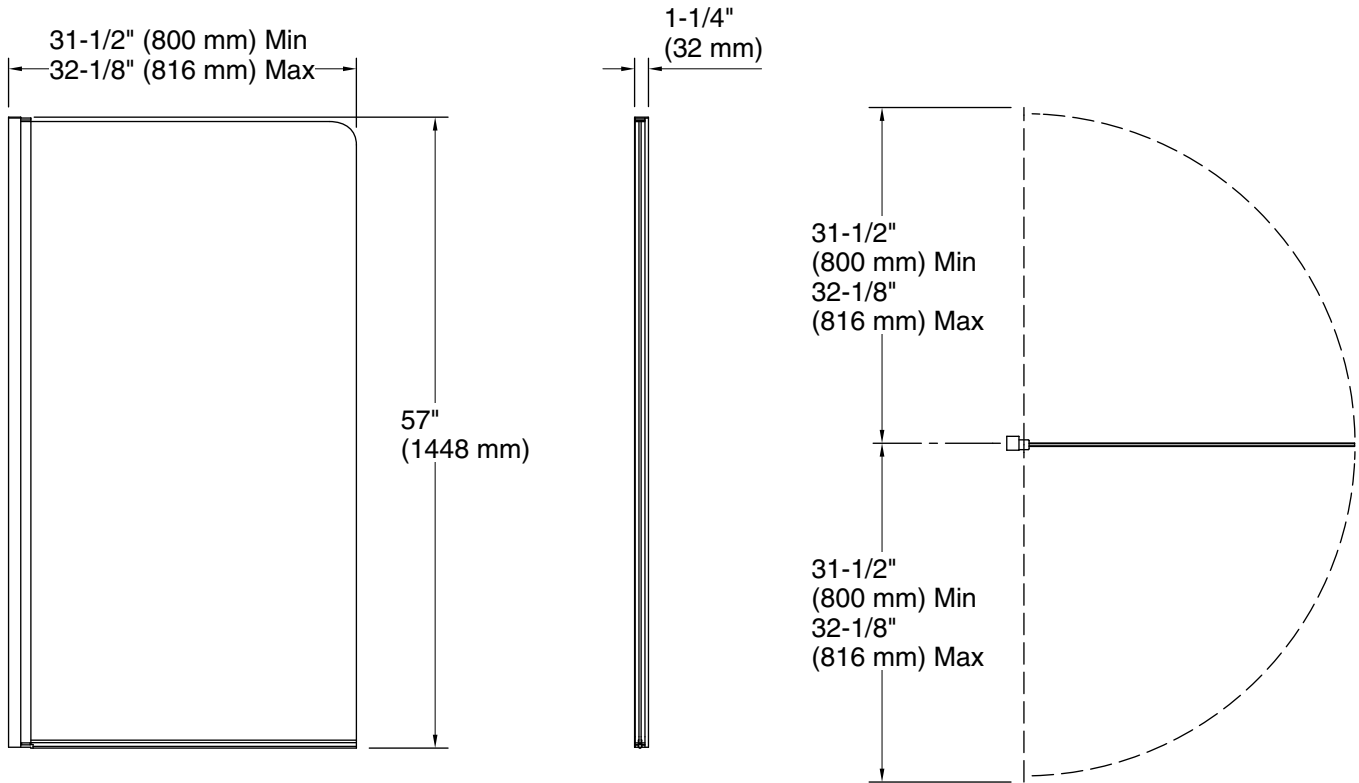

G05	Clear
-----	-------

Technical Information

All product dimensions are nominal.

Installation type: For bath installation

Opening Width - Min: 31-1/2" (800 mm)

Base-To-Wall Radius 1/2" (13 mm)

- Max:

Glass thickness: 3/16" (5 mm)

Glass coating: CleanCoat®

Notes

Install this product according to the installation guide.

The vertical opening should be a minimum of 57" (1448 mm) to allow for installation clearance.