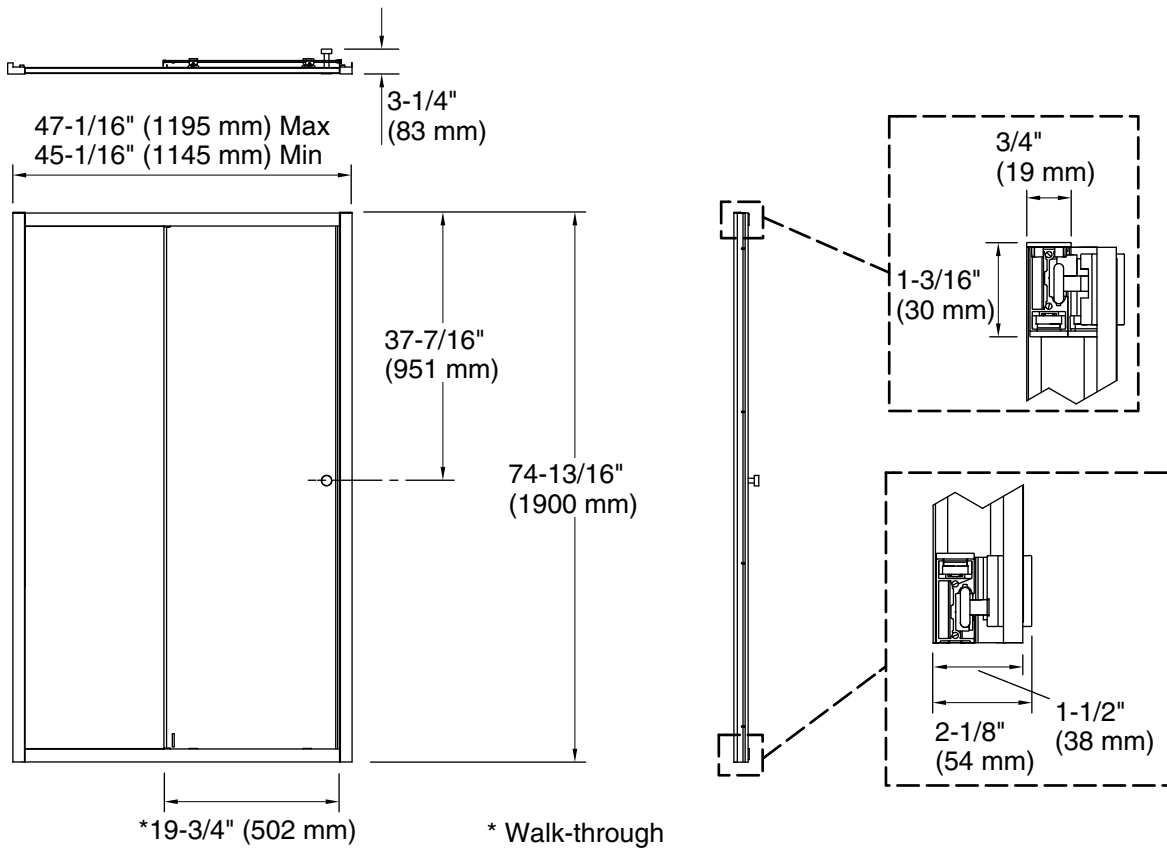

## Installation

- Door can be installed to open to the left or right to suit your bathroom layout
- Not for use in hospitality
- For residential use only

## Available Glass Options

Code	Description
G05	Clear

**Technical Information**

All product dimensions are nominal.

Base-To-Wall 1" (25 mm)

Radius – Max:

**Notes**

Install this product according to the installation instructions.

The vertical opening should be a minimum of 75" (1905 mm) to allow for installation clearance.