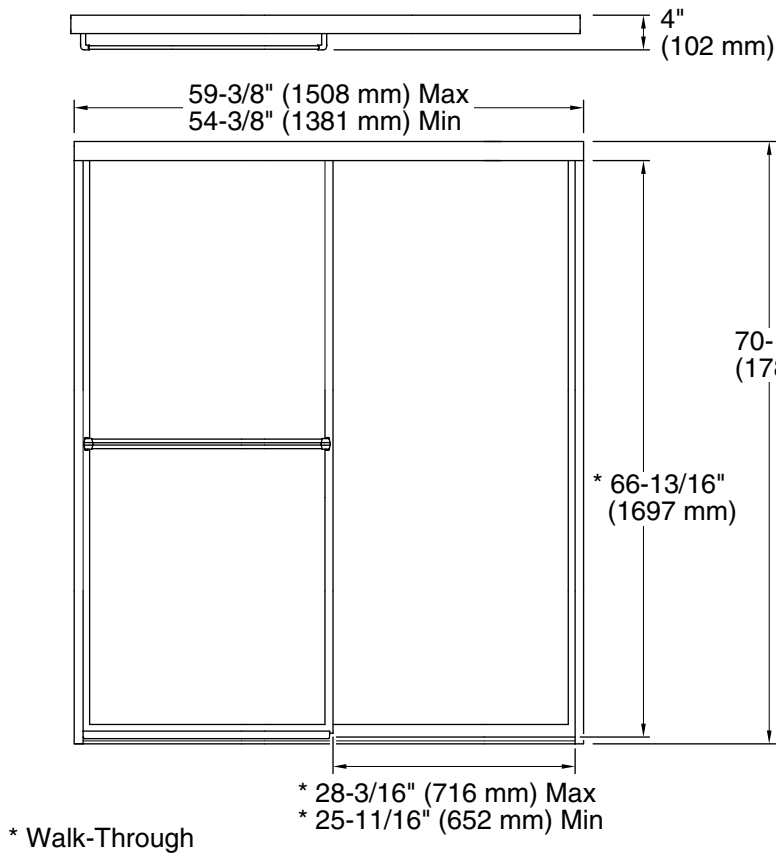

Prevail®

Framed sliding shower door
572075-59

Features

- 3/16" glass.
- ComforTrack technology.
- Exterior towel bar.
- Out-of-plumb adjustability.
- Tempered glass ensures maximum safety and durability.

Technical Information

All product dimensions are nominal.

Installation type: For shower base installation

Opening style: Sliding/Bypass

Opening Width - Min: 54-3/8" (1381 mm)

Opening Width - Max: 59-3/8" (1508 mm)

Walk-through - Min: 25-11/16" (652 mm)

Walk-through - Max: 28-3/16" (716 mm)

Base-To-Wall Radius 5/8" (16 mm)

– Max:

Glass thickness: 3/16" (5 mm)

Notes

Install this product according to the installation guide.