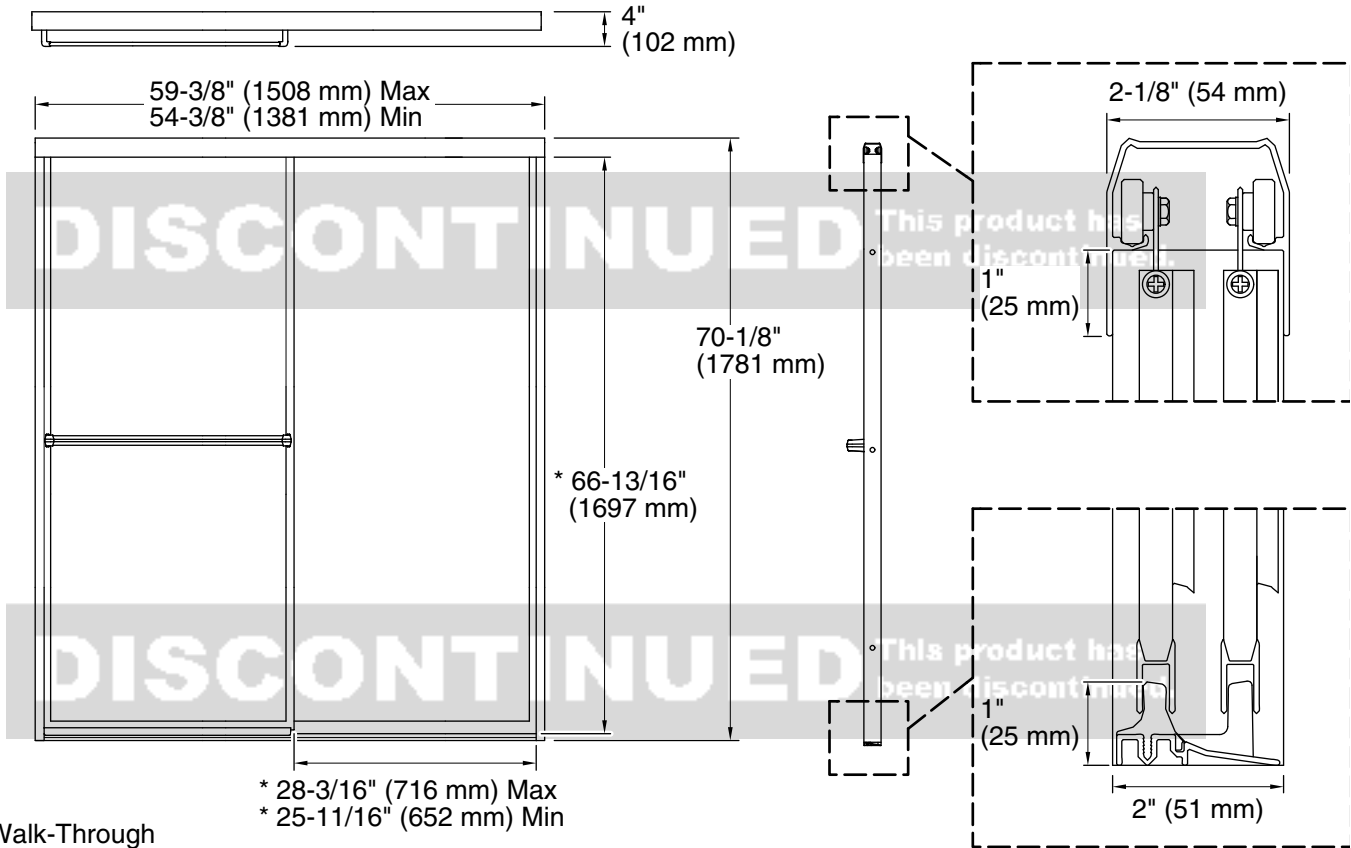

Prevail®

Framed sliding shower door
572075-59

Features

- 3/16" glass.
- ComforTrack® cushioned track enables you to sit, lean or kneel on the bottom track of the door to comfortably bathe children or clean the bathing space.
- Exterior towel bar.
- Tempered glass ensures maximum safety and durability.

* Walk-Through

Technical Information

All product dimensions are nominal.

Installation type: For shower base installation

Opening style: Sliding/Bypass

Opening Width - Min: 54-3/8" (1381 mm)

Opening Width - Max: 59-3/8" (1508 mm)

Walk-through - Min: 25-11/16" (652 mm)

Walk-through - Max: 28-3/16" (716 mm)

Base-To-Wall Radius - Max: 5/8" (16 mm)

Glass thickness: 3/16" (5 mm)

Notes

Install this product according to the installation guide.