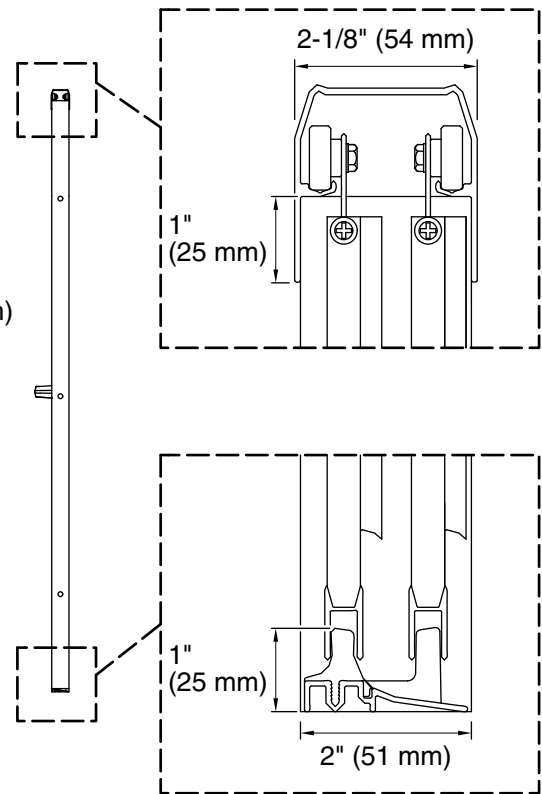

Prevail®

Framed sliding shower door
572075-59

Features

- 3/16" glass.
- ComforTrack technology.
- Exterior towel bar.
- Out-of-plumb adjustability.
- Tempered glass ensures maximum safety and durability.

Technical Information

All product dimensions are nominal.

Installation type: For shower base installation

Opening style: Sliding/Bypass

Opening Width - Min: 54-3/8" (1381 mm)

Opening Width - Max: 59-3/8" (1508 mm)

Walk-through - Min: 25-11/16" (652 mm)

Walk-through - Max: 28-3/16" (716 mm)

Base-To-Wall Radius 5/8" (16 mm)

– Max:

Glass thickness: 3/16" (5 mm)

Notes

Install this product according to the installation guide.