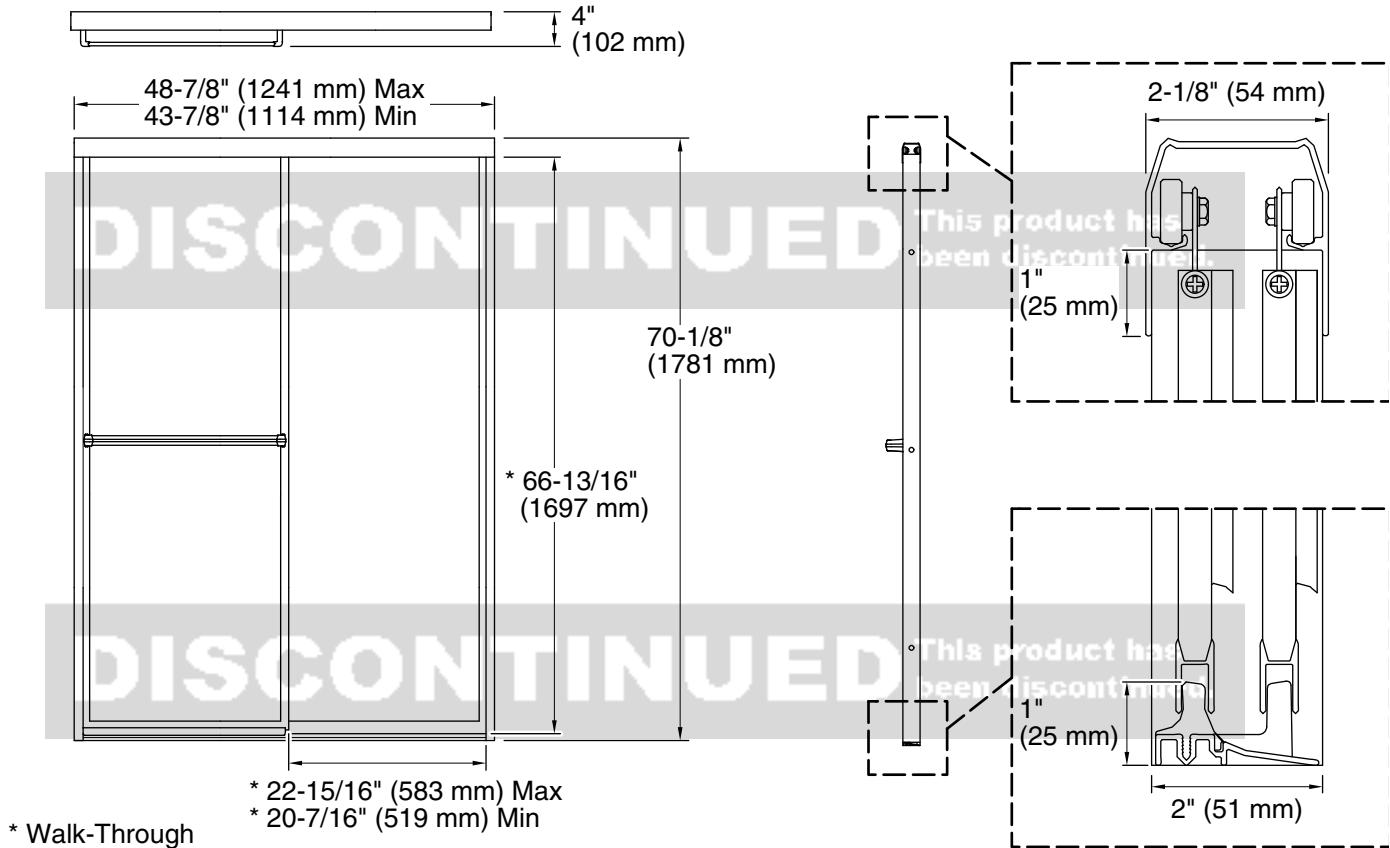

Technical Information

All product dimensions are nominal.

Installation type: For shower base installation

Opening style: Sliding/Bypass

Opening Width - Min: 43-7/8" (1114 mm)

Opening Width - Max: 48-7/8" (1241 mm)

Walk-through - Min: 20-7/16" (519 mm)

Walk-through - Max: 22-15/16" (583 mm)

Base-To-Wall Radius - Max: 5/8" (16 mm)

Glass thickness: 3/16" (5 mm)

Notes

Install this product according to the installation guide.