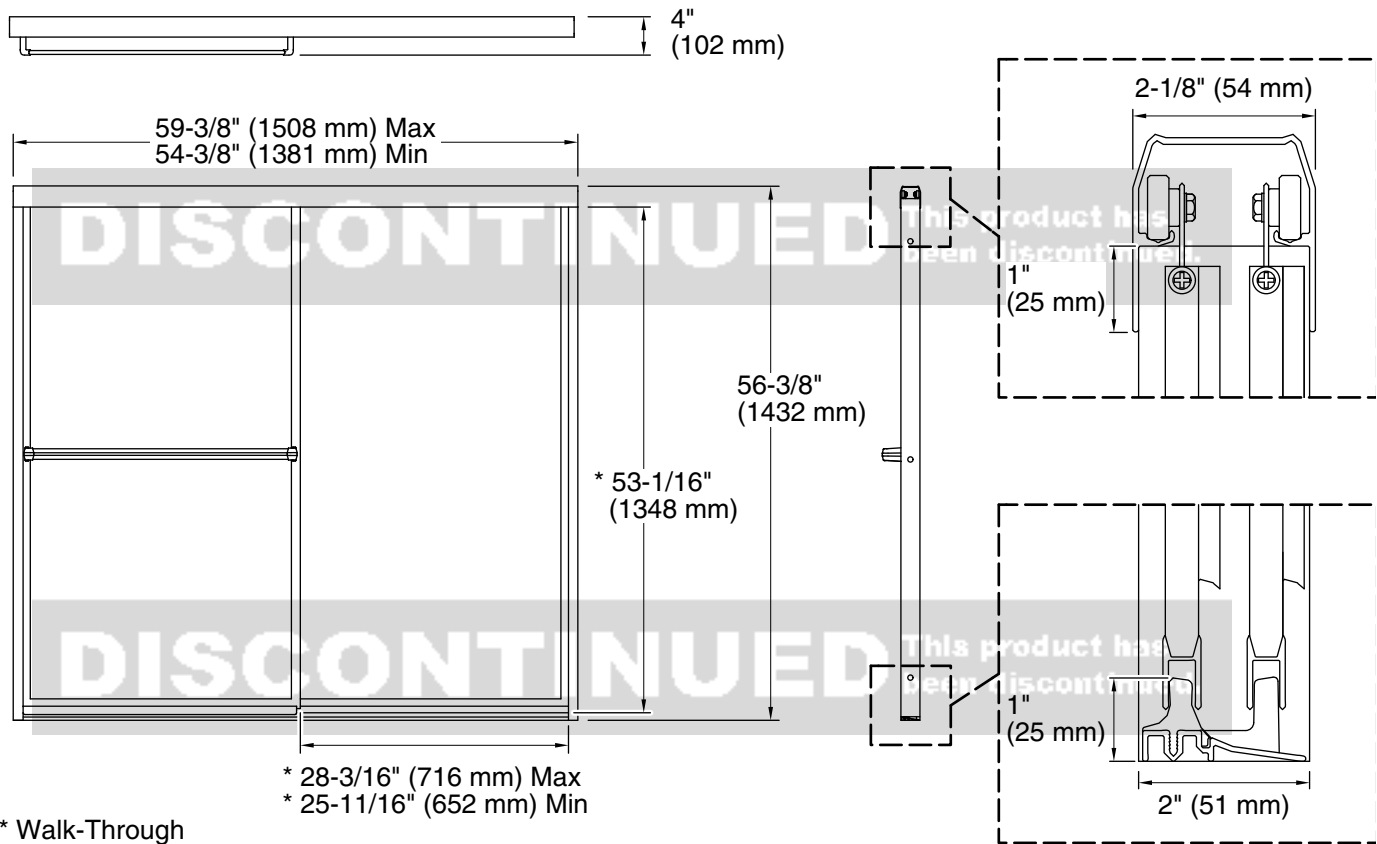

Prevail®

Framed sliding shower door
572005-59

Features

- 3/16" glass.
- ComforTrack® cushioned track enables you to sit, lean or kneel on the bottom track of the door to comfortably bathe children or clean the bathing space.
- Exterior towel bar.
- Interior and exterior towel bars complete the look of this door.
- Tempered glass ensures maximum safety and durability.

12-29-2021 10:11 - US//CA

Technical Information

All product dimensions are nominal.

- Installation type: For bath installation
- Opening style: Sliding/Bypass
- Opening Width - Min: 54-3/8" (1381 mm)
- Opening Width - Max: 59-3/8" (1508 mm)
- Walk-through - Min: 25-11/16" (652 mm)
- Walk-through - Max: 28-3/16" (716 mm)
- Base-To-Wall Radius - Max: 5/8" (16 mm)
- Glass thickness: 3/16" (5 mm)