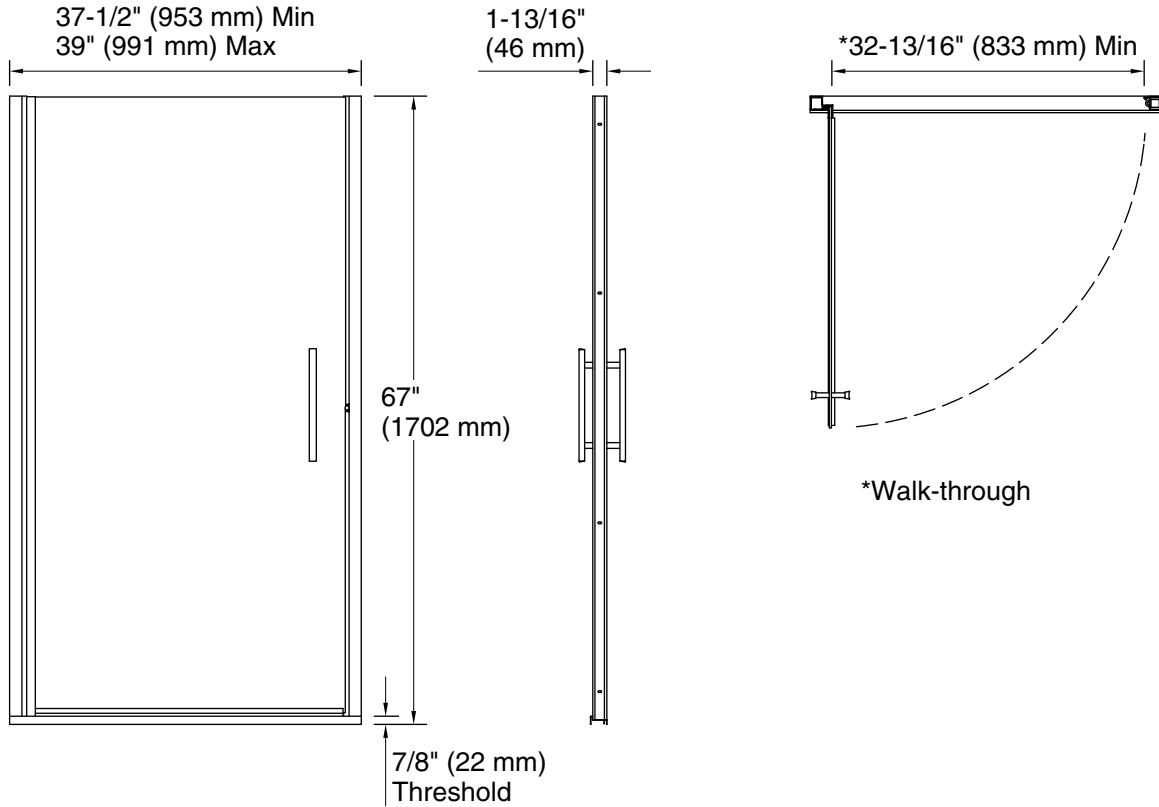

### Material

- Heavy 5/16" (8 mm) glass for strength and stability

### Installation

- Out-of-plumb adjustability simplifies installation
- Door can be installed to open to the left or right to suit your bathroom layout
- Not for use in hospitality
- For residential use only

3-26-2024 19:57 - US

**Technical Information**

All product dimensions are nominal.

- Base-To-Wall 1/2" (13 mm)
- Radius – Max:
- Shower Ledge Min 2-1/16" (52 mm)
- Flat:
- Shower Wall Min 1-1/2" (38 mm)
- Flat:

**Notes**

Install this product according to the installation instructions.

The vertical opening should be a minimum of 67" (1702 mm) to allow for installation clearance.