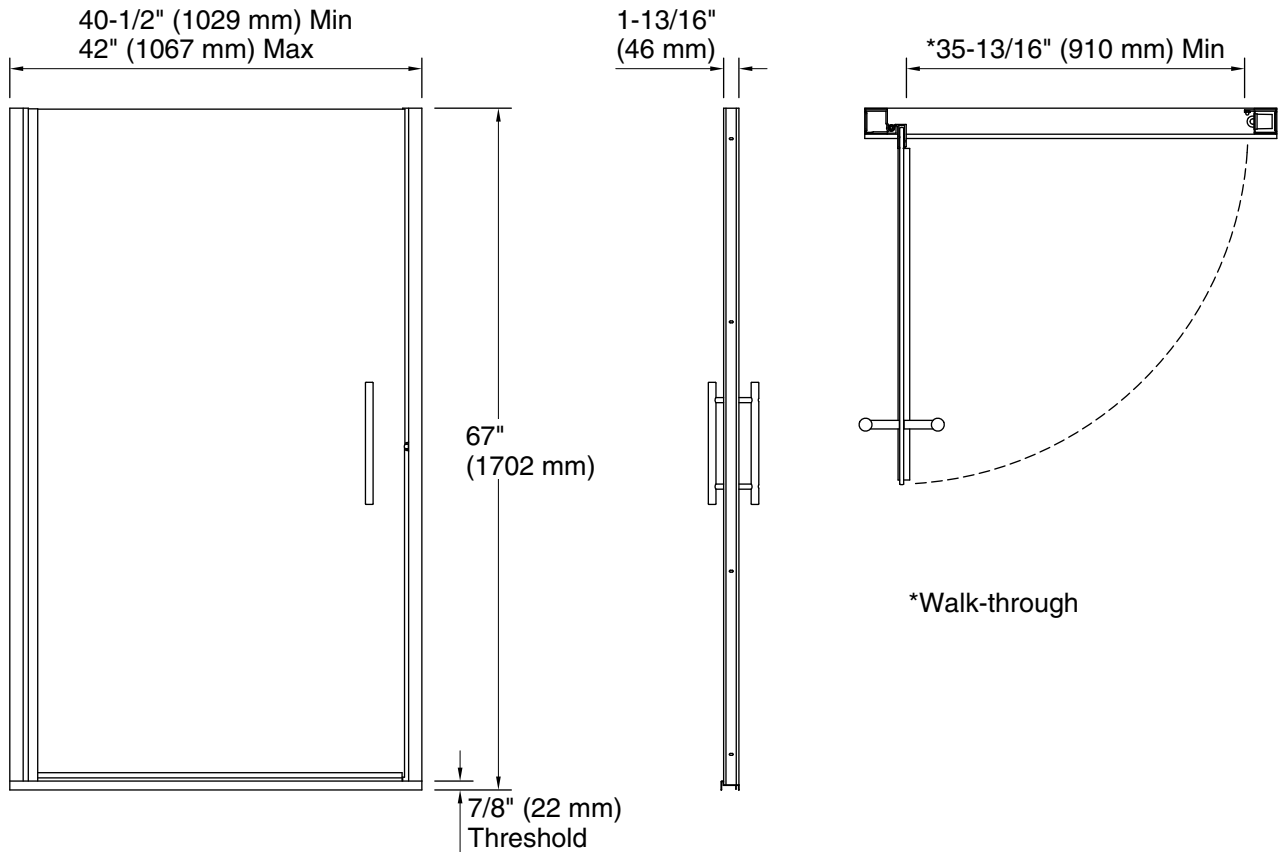

#### Installation

- 3/8" (10 mm) out-of-plumb adjustability per side allows for simpler installation.
- Door can be installed to open to the left or right to suit your bathroom layout.
- Not for use in hospitality.
- For residential use only.

5-14-2020 06:17 - US/CA

**Technical Information**

All product dimensions are nominal.  
 Installation type: For shower base installation  
 Opening Width - Min: 40-1/2" (1029 mm)  
 Opening Width - Max: 42" (1067 mm)  
 Walk-through - Min: 35-13/16" (909 mm)  
 Base-To-Wall Radius 1/2" (13 mm)  
 - Max:  
 Glass thickness: 1/4" (6 mm)  
 Glass coating: CleanCoat®

**Notes**

Install this product according to the installation instructions.  
 The vertical opening should be a minimum of 67" (1702 mm) to allow for installation clearance.