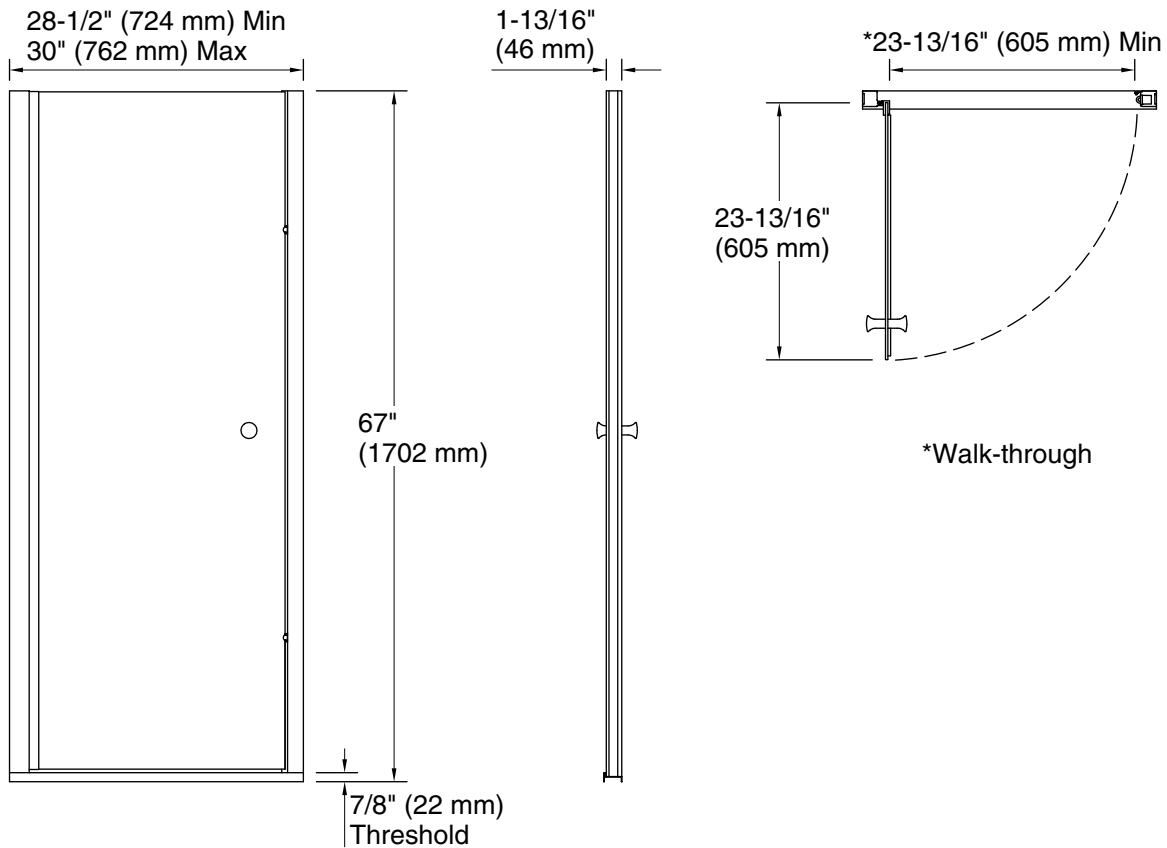

**Technical Information**

All product dimensions are nominal.

- Installation type: For shower base installation
- Opening Width - Min: 28-1/2" (724 mm)
- Opening Width - Max: 30" (762 mm)
- Walk-through - Min: 23-13/16" (605 mm)
- Base-To-Wall Radius - Max: 1/2" (13 mm)
- Glass thickness: 1/4" (6 mm)
- Glass coating: CleanCoat®

**Notes**

- Install this product according to the installation instructions.
- The vertical opening should be a minimum of 67" (1702 mm) to allow for installation clearance.