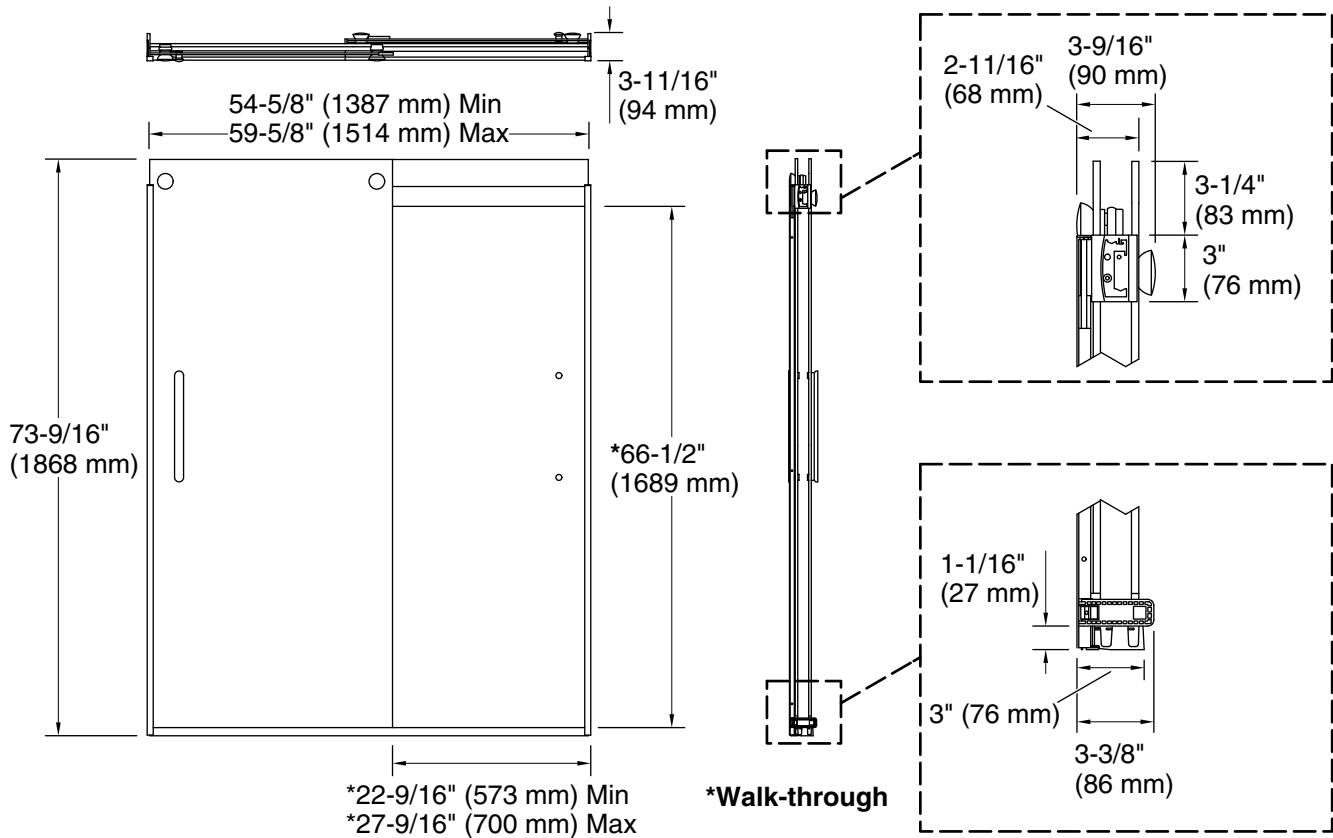

Features

- Frameless design emphasizes glass and creates a sleek, minimalist look
- Dual sliding barn door style
- Cushioned center guide provides smooth, quiet sliding action
- Smooth, easy-to-clean wall jambs
- 14-1/8" (359 mm) vertical handles
- CleanCoat®+ glass coating creates a hydrophobic barrier that repels water, soap scum, and residue, saving time and protecting shower doors 10 times longer than original CleanCoat. (Based on 2021 internal wear/abrasion testing using a microfiber cloth.)
- Innovative roller design simplifies installation and provides out-of-plumb adjustability while glass is installed

Material

- Frameless, heavy 5/16" (8 mm) thick Crystal Clear tempered glass
- Anodized aluminum prevents rust and corrosion

Installation

- Fits opening widths 54-5/8" – 59-5/8" (1387 – 1514 mm)
- Out-of-plumb adjustability simplifies installation
- For residential use only
- Not for use in hospitality

Color	Code	Description
	BL	Matte Black
	BNK	Anodized Brushed Nickel
	S	Silver

Available Glass Options

Code	Description
G05	Clear

Technical Information

All product dimensions are nominal.

- Base-To-Wall 1/2" (13 mm)
- Radius – Max:
- Shower Ledge Min 3" (76 mm)
- Flat:
- Shower Wall Min 3-1/2" (89 mm)
- Flat:

Notes

The vertical opening should be a minimum of 76-1/2" (1943 mm) to allow for installation clearance.