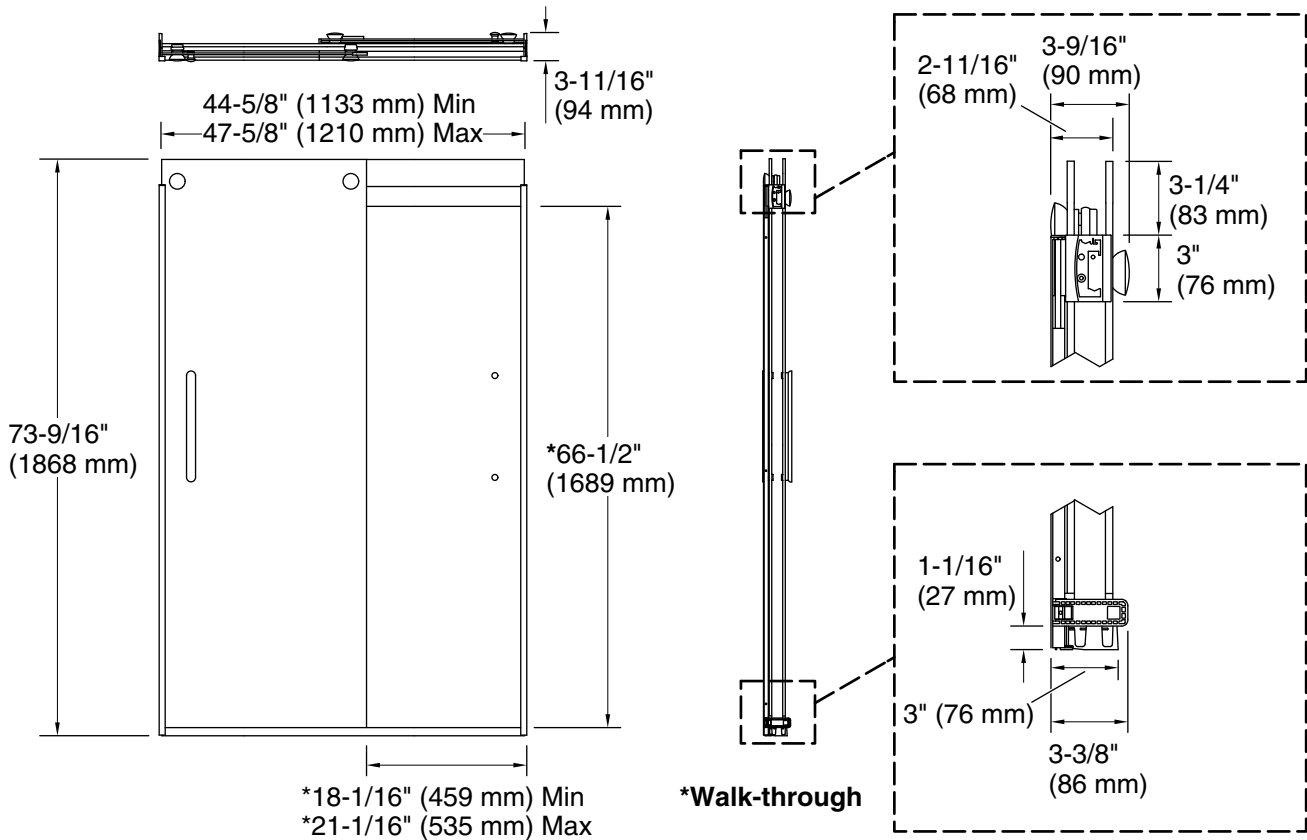

Features

- Frameless design emphasizes glass and creates a sleek, minimalist look
- Dual sliding barn door style
- Cushioned center guide provides smooth, quiet sliding action
- Smooth, easy-to-clean wall jambs
- 14-1/8" (359 mm) vertical handles
- CleanCoat®+ glass coating creates a hydrophobic barrier that repels water, soap scum, and residue, saving time and protecting shower doors 10 times longer than original CleanCoat. (Based on 2021 internal wear/abrasion testing using a microfiber cloth.)
- Innovative roller design simplifies installation and provides out-of-plumb adjustability while glass is installed

Material

- Frameless, heavy 5/16" (8 mm) thick Crystal Clear tempered glass
- Anodized aluminum prevents rust and corrosion

Installation

- Fits opening widths 44-5/8" – 47-5/8" (1133 – 1210 mm)
- Out-of-plumb adjustability simplifies installation
- For residential use only
- Not for use in hospitality

Technical Information

All product dimensions are nominal.

- Base-To-Wall 1/2" (13 mm)
- Radius – Max:
- Shower Ledge Min 3" (76 mm)
- Flat:
- Shower Wall Min 3-1/2" (89 mm)
- Flat:

Notes

The vertical opening should be a minimum of 76-1/2" (1943 mm) to allow for installation clearance.