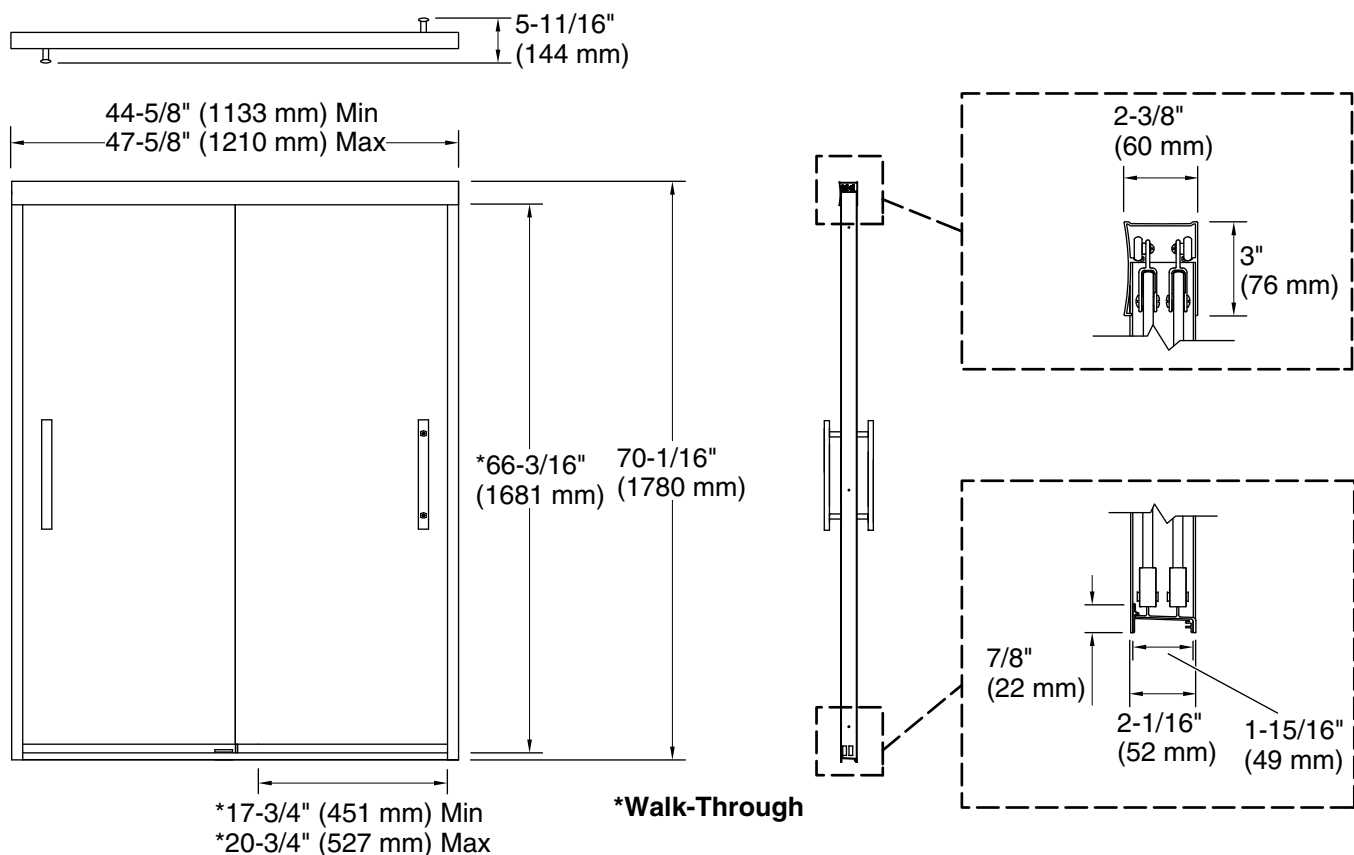

3-24-2024 21:01 - US

**Technical Information**

All product dimensions are nominal.

- Base-To-Wall 1/2" (13 mm)
- Radius – Max:
- Shower Ledge Min 2-1/8" (54 mm)
- Flat:
- Shower Wall Min 2-3/8" (60 mm)
- Flat:

**Notes**

Install this product according to the installation guide.

NOTICE: The vertical opening should be a minimum of 72" (1829 mm) to allow clearance for installation.