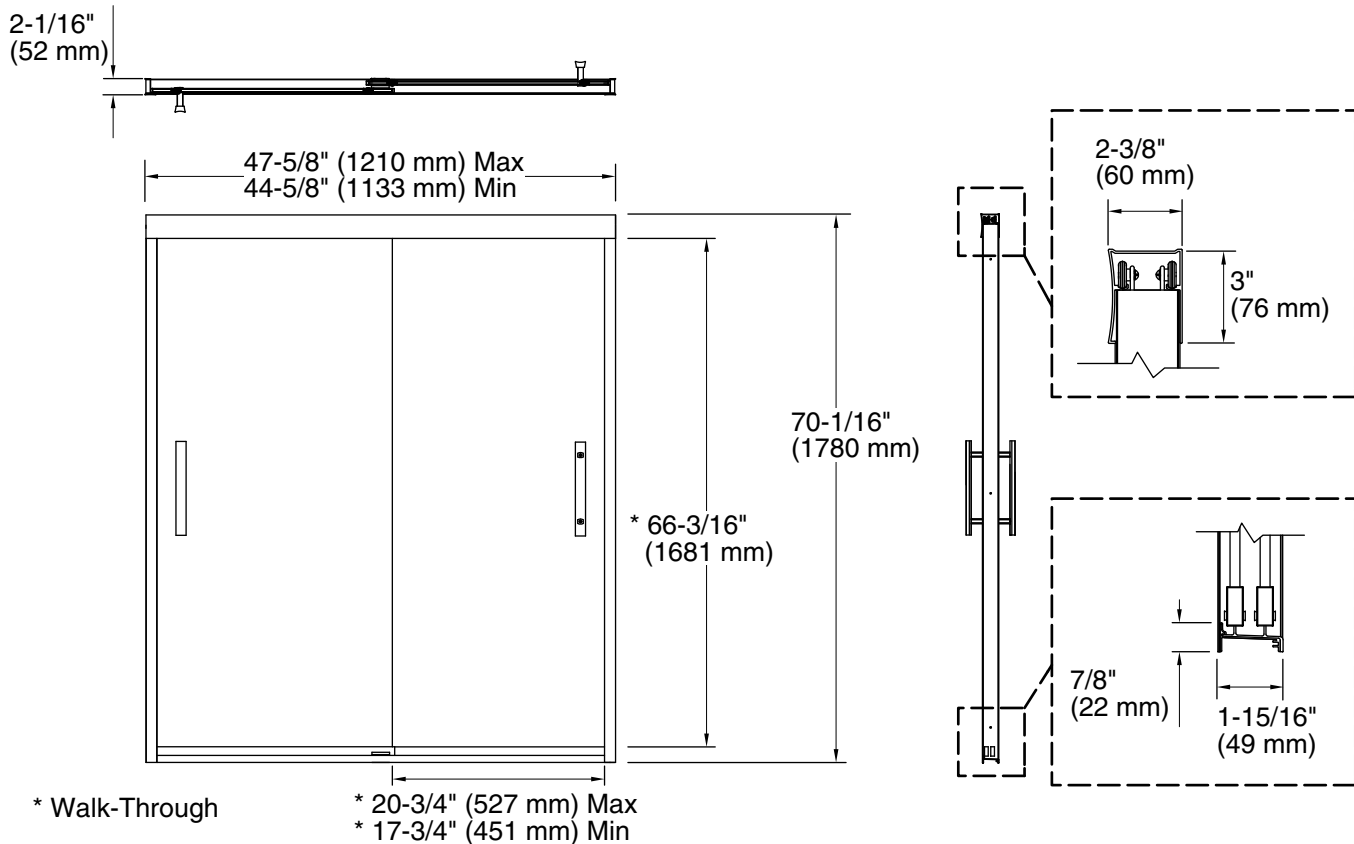

### Technical Information

All product dimensions are nominal.

Installation type: For shower base installation

Opening style: Sliding/Bypass

Opening Width - Min: 44-5/8" (1133 mm)

Opening Width - Max: 47-5/8" (1210 mm)

Walk-through - Min: 17-3/4" (451 mm)

Walk-through - Max: 20-3/4" (527 mm)

Base-To-Wall Radius 5/8" (16 mm)

– Max:

Glass thickness: 5/16" (8 mm)

Glass coating: CleanCoat®