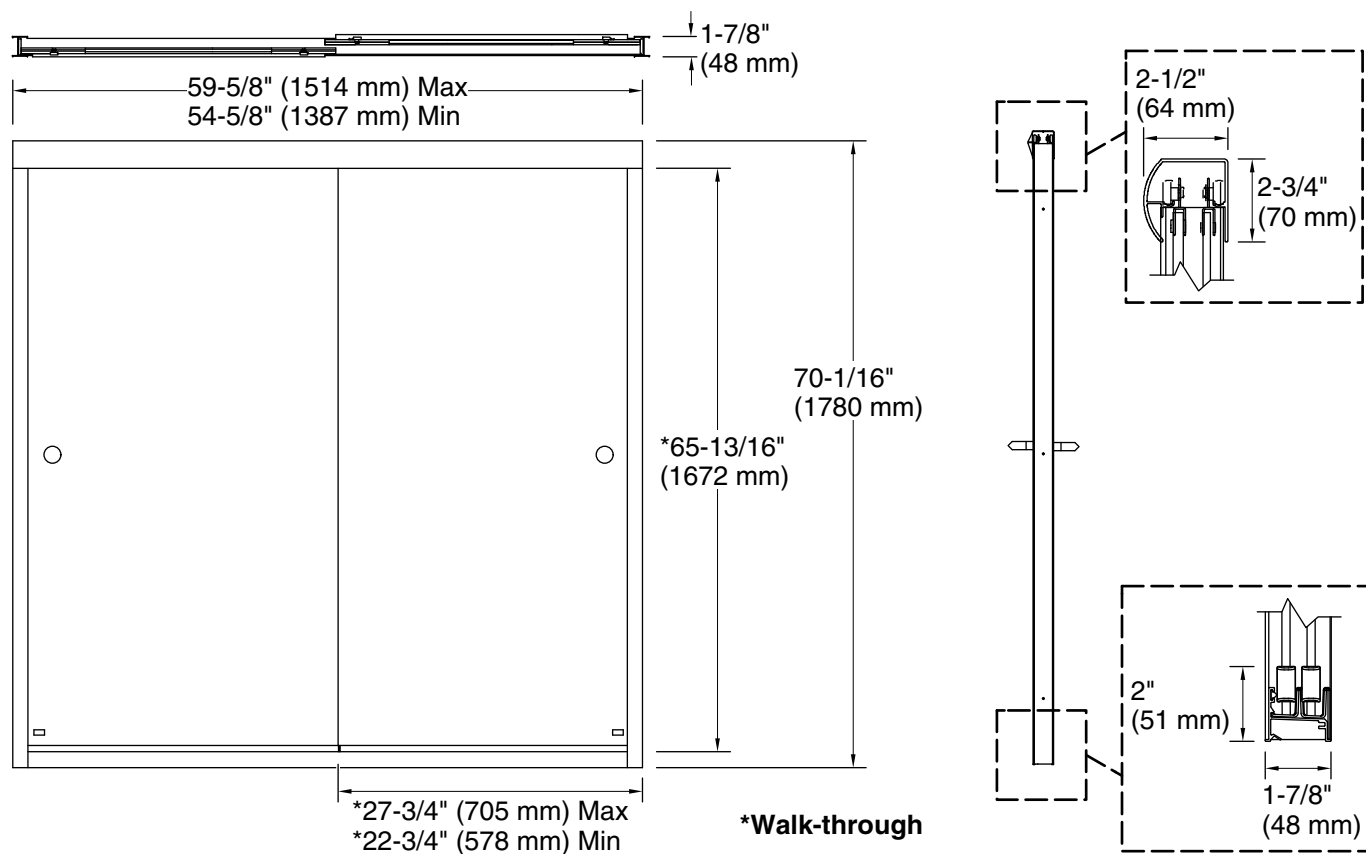

### Technical Information

All product dimensions are nominal.

Base-To-Wall	1/2" (13 mm)
Radius – Max:	
Shower Ledge Min	2-1/8" (54 mm)
Flat:	
Shower Wall Min	2-11/16" (68 mm)
Flat:	

### Notes

Install this product according to the installation guide.

The vertical opening should be a minimum of 72-7/16" (1840 mm) to allow for installation clearance.