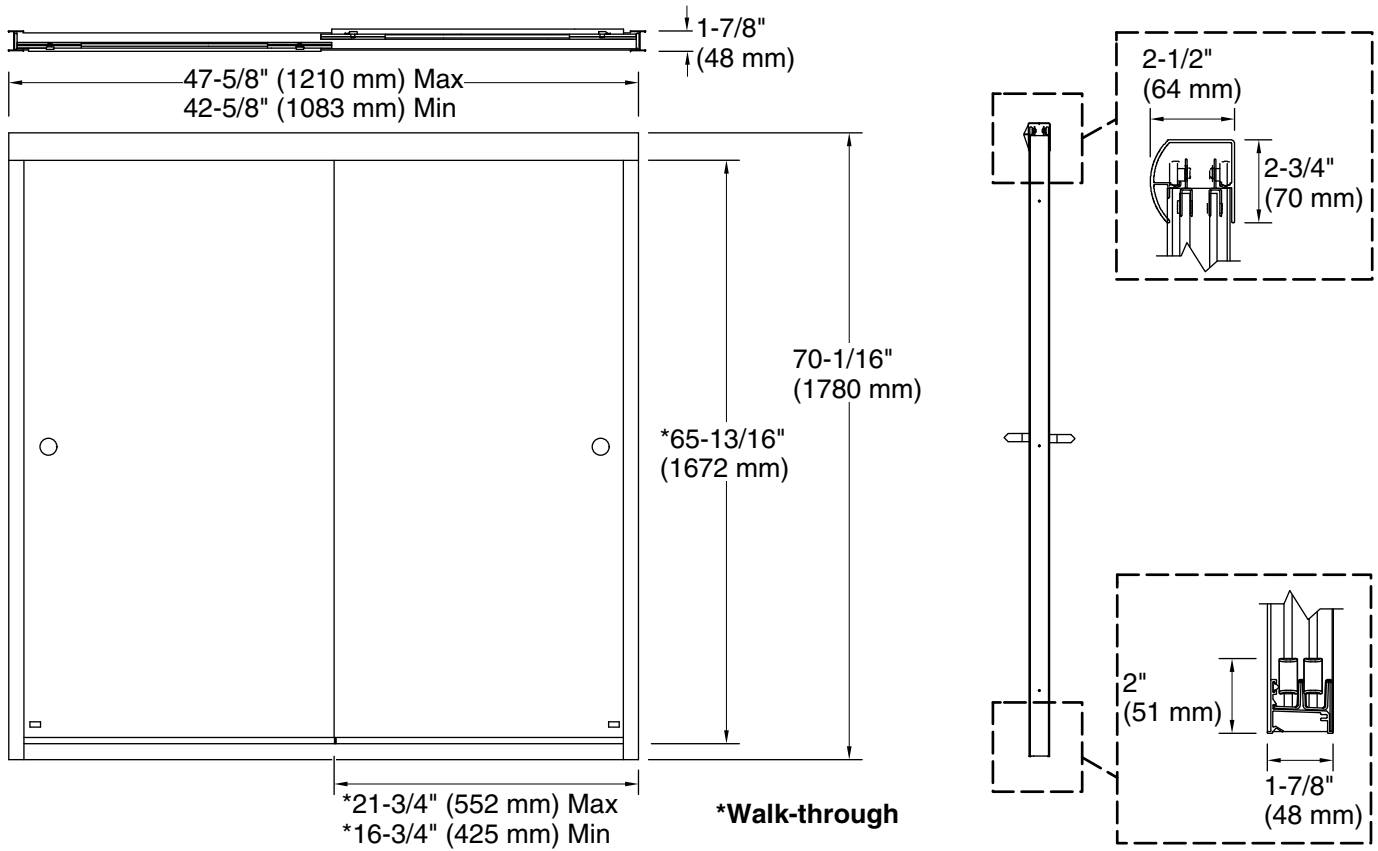

Technical Information

All product dimensions are nominal.

- Base-To-Wall 1/2" (13 mm)
- Radius – Max:
- Shower Ledge Min 2-1/8" (54 mm)
- Flat:
- Shower Wall Min 2-11/16" (68 mm)
- Flat:

Notes

- Install this product according to the installation guide.
- The vertical opening should be a minimum of 72-7/16" (1840 mm) to allow for installation clearance.