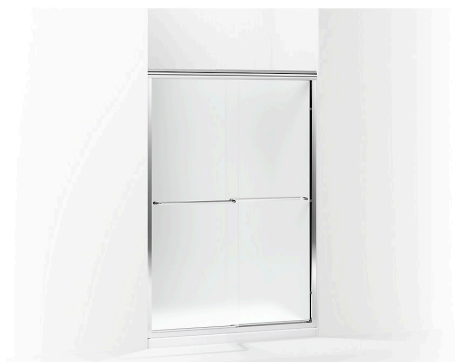

Features

- CleanCoat®+ glass coating creates a hydrophobic barrier that repels water, soap scum, and residue, saving time and protecting shower doors 10 times longer than original CleanCoat. (Based on 2021 internal wear/abrasion testing using a microfiber cloth.)
- Interior and exterior towel bars complete the look of this door.

Material

- Frameless, 1/4" (6 mm) thick tempered glass.
- Anodized aluminum prevents rust and corrosion.

Technology

- Tempered glass ensures maximum safety and durability.

Installation

- Out-of-plumb adjustability simplifies installation.
- Not for use in hospitality.
- For residential use only.

Included Components

Additional Components:
Hardware kit

Codes/Standards

ANSI Z97.1
CPSC 16CFR 1201

**STERLING® Bath and Shower Doors
Five-Year Limited Warranty**

See website for detailed warranty information.

Available Colors/Finishes

Color tiles intended for reference only.

Color	Code	Description
	PBL	Matte Black
	PBL	Matte Black
	S	Silver
	S	Silver
	S	Silver
	S	Silver
	DR	Deep Bronze
	DR	Deep Bronze
	DR	Deep Bronze
	DR	Deep Bronze
	N	Nickel
	N	Nickel
	N	Nickel
	N	Nickel
	N	Nickel

Available Glass Options

Code Description

1-800-STERLING (1-800-783-7546)

Kohler Co. reserves the right to make revisions without notice to product specifications.

For the most current Specification Sheet, go to www.sterlingplumbing.com.

9-24-2021 04:59 - US//CA