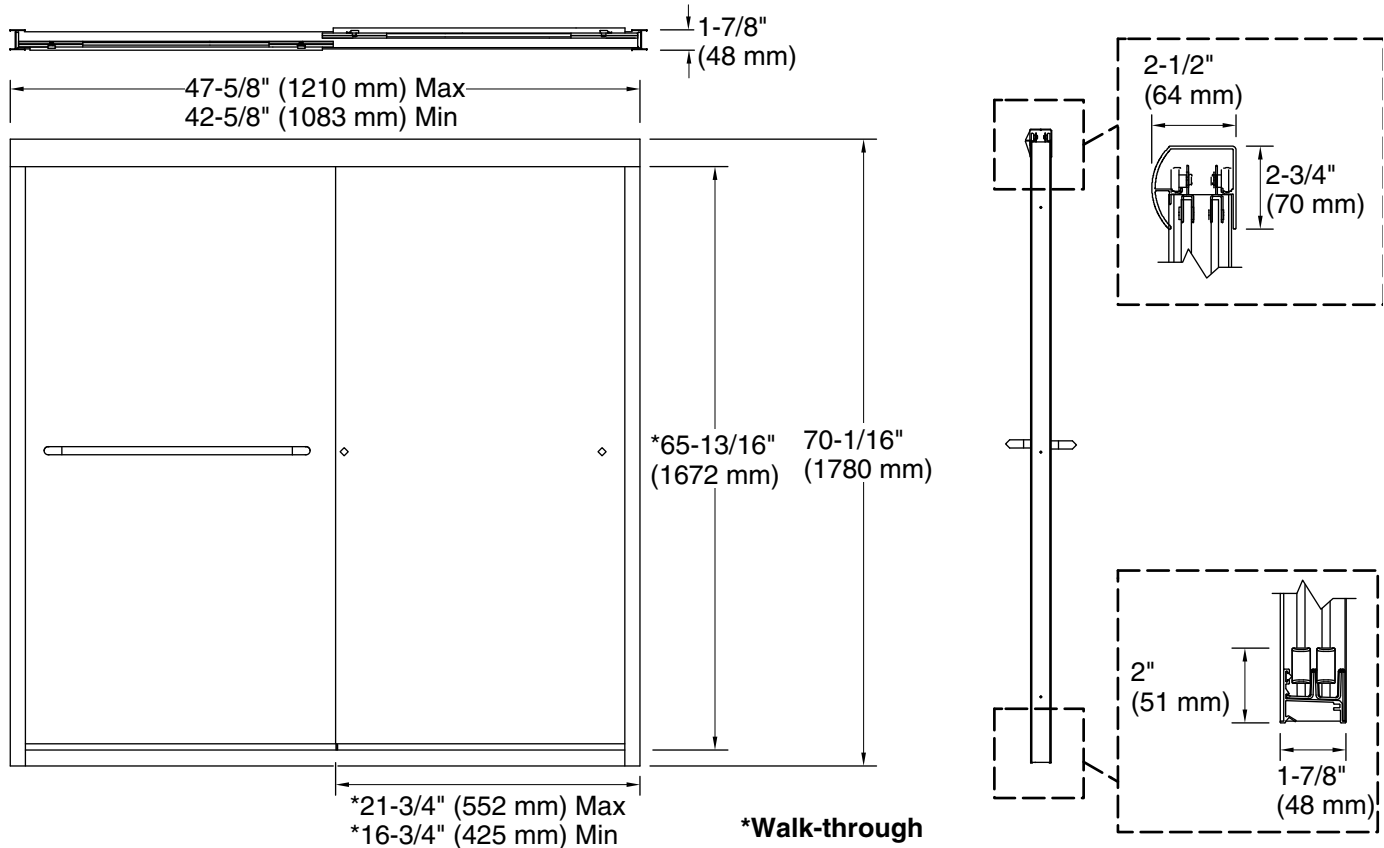

9-24-2021 04:59 - US//CA

**Technical Information**

All product dimensions are nominal.

- Installation type: For shower base installation
- Opening Width - Min: 42-5/8" (1083 mm)
- Opening Width - Max: 47-5/8" (1210 mm)
- Walk-through - Min: 16-15/16" (430 mm)
- Walk-through - Max: 21-15/16" (557 mm)
- Base-To-Wall Radius - Max: 1/2" (13 mm)
- Glass thickness: 1/4" (6 mm)
- Glass coating: CleanCoat®

**Notes**

- Install this product according to the installation guide.
- The vertical opening should be a minimum of 72-7/16" (1840 mm) to allow for installation clearance.