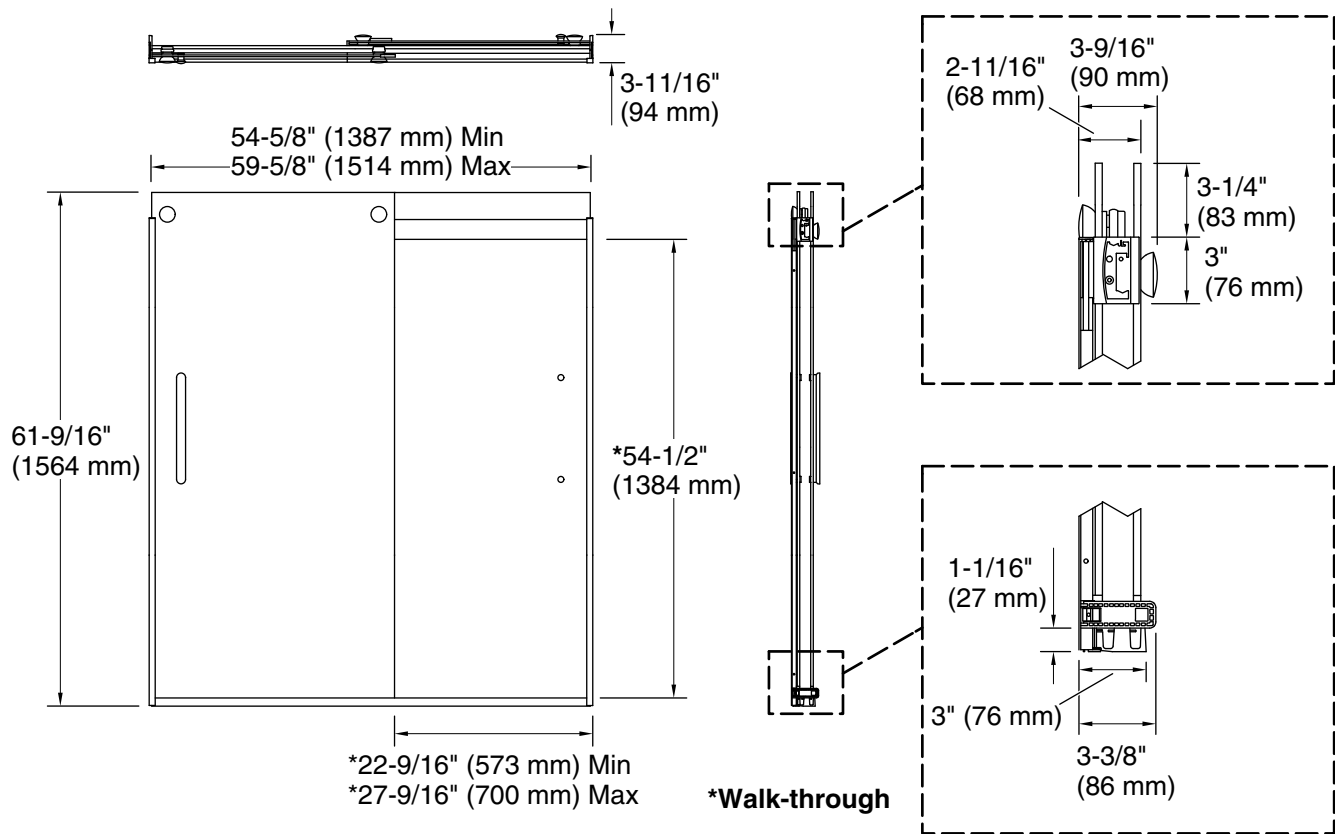

Features

- Frameless design emphasizes glass and creates a sleek, minimalist look
- Dual sliding barn door style
- Cushioned center guide provides smooth, quiet sliding action
- Smooth, easy-to-clean wall jambs
- 14-1/8" (359 mm) vertical handles
- CleanCoat®+ glass coating creates a hydrophobic barrier that repels water, soap scum, and residue, saving time and protecting shower doors 10 times longer than original CleanCoat. (Based on 2021 internal wear/abrasion testing using a microfiber cloth.)
- Innovative roller design simplifies installation and provides out-of-plumb adjustability while glass is installed

Material

- Frameless, heavy 5/16" (8 mm) thick Crystal Clear tempered glass
- Anodized aluminum prevents rust and corrosion

Installation

- Fits opening widths 54-5/8" – 59-5/8" (1387 – 1514 mm)
- Out-of-plumb adjustability simplifies installation
- For residential use only
- Not for use in hospitality

Color	Code	Description
	BL	Matte Black
	BNK	Anodized Brushed Nickel
	S	Silver

Available Glass Options

Code	Description
G05	Clear

Technical Information

All product dimensions are nominal.

Base-To-Wall 1/2" (13 mm)

Radius – Max:

Shower Ledge Min 3" (76 mm)

Flat:

Shower Wall Min 3-1/2" (89 mm)

Flat:

Notes

The vertical opening should be a minimum of 63" (1600 mm) to allow for installation clearance.