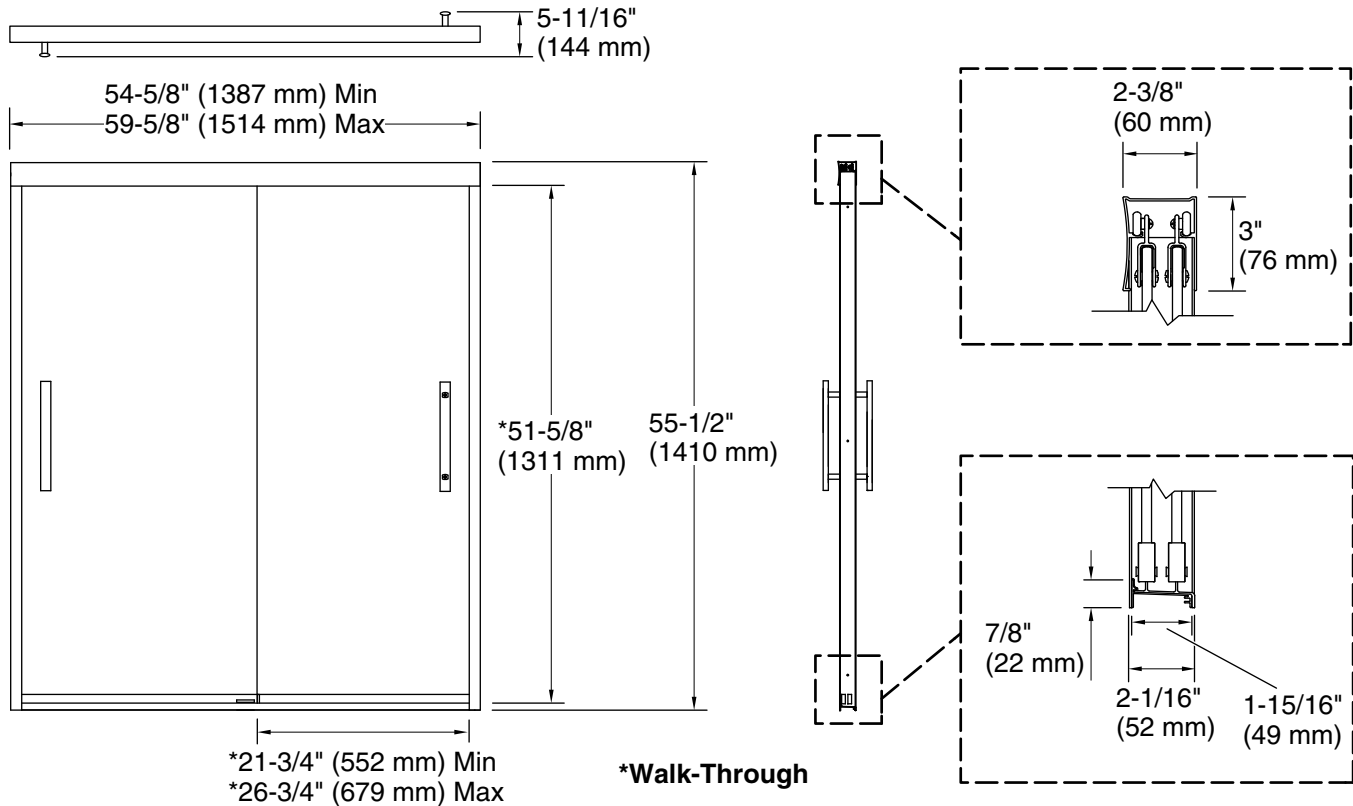

Technical Information

All product dimensions are nominal.

Installation type: For bath installation

Opening style: Sliding/Bypass

Opening Width - Min: 54-5/8" (1387 mm)

Opening Width - Max: 59-5/8" (1514 mm)

Walk-through - Min: 21-3/4" (552 mm)

Walk-through - Max: 26-3/4" (679 mm)

Base-To-Wall Radius 5/8" (16 mm)

- Max:

Glass thickness: 5/16" (8 mm)

Glass coating: CleanCoat®

Notes

Install this product according to the installation guide.

NOTICE: The vertical opening should be a minimum of 58" (1473 mm) to allow clearance for installation.