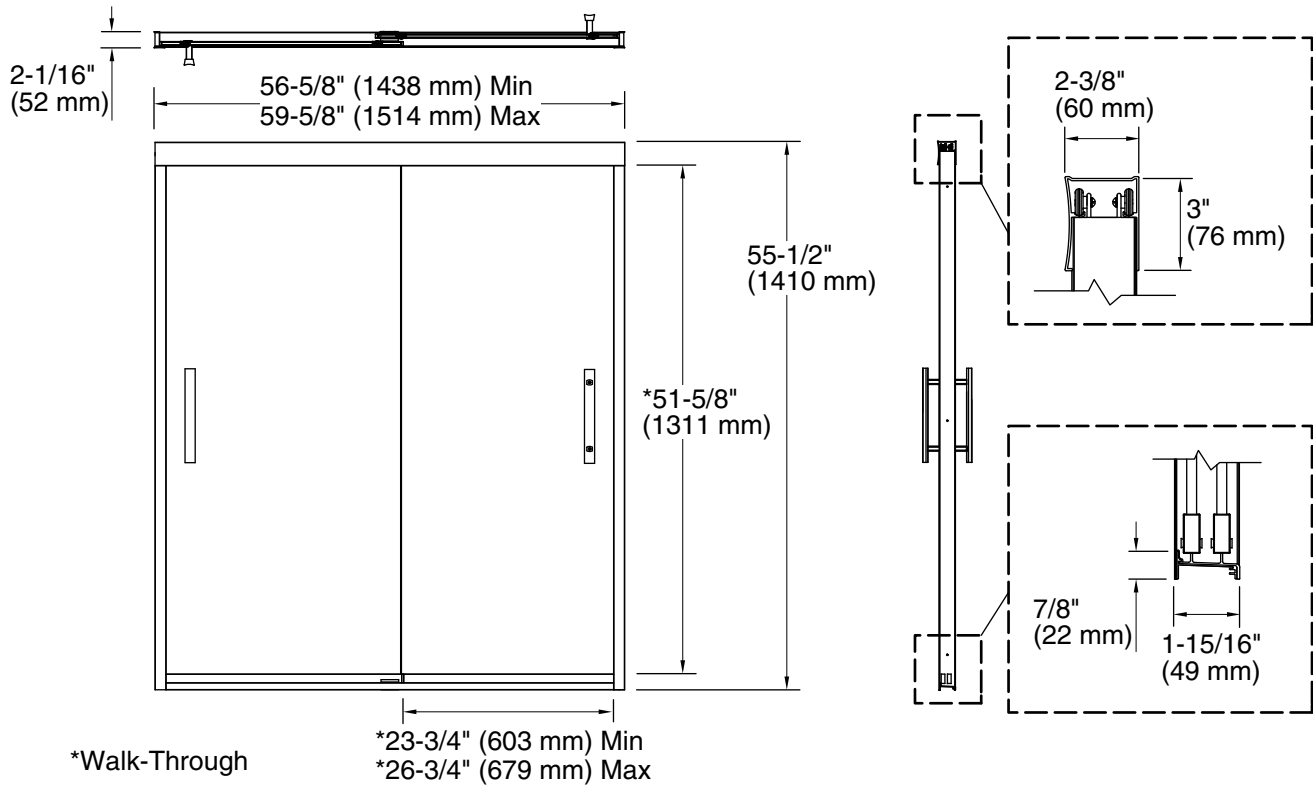

Technical Information

All product dimensions are nominal.

Installation type: For bath installation

Opening style: Sliding/Bypass

Opening Width - Min: 54-5/8" (1387 mm)

Opening Width - Max: 59-5/8" (1514 mm)

Walk-through - Min: 21-3/4" (552 mm)

Walk-through - Max: 26-3/4" (679 mm)

Base-To-Wall Radius 5/8" (16 mm)

- Max:

Glass thickness: 5/16" (8 mm)

Glass coating: CleanCoat®

Notes

Install this product according to the installation guide.

NOTICE: The vertical opening should be a minimum of 58" (1473 mm) to allow clearance for installation.