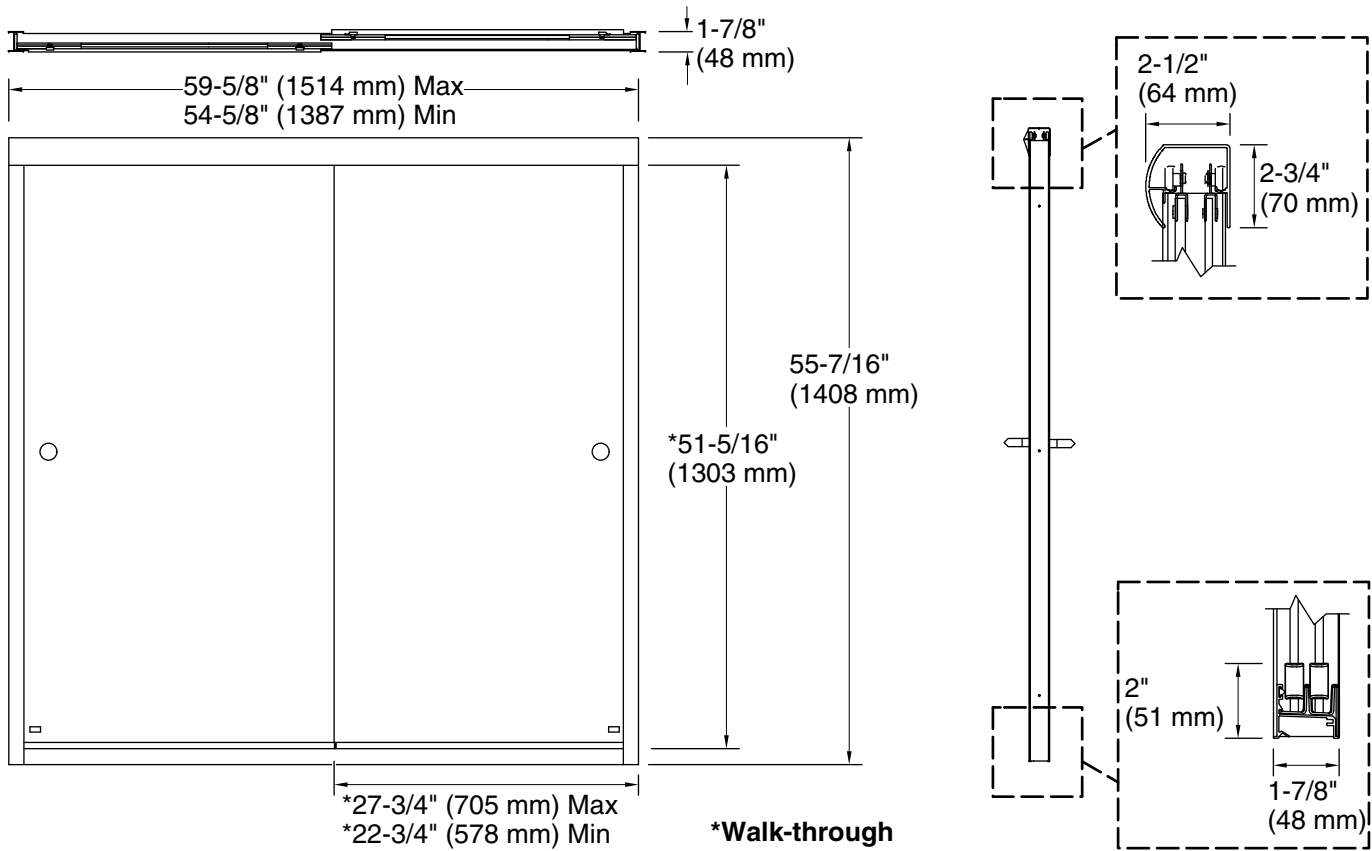

Technical Information

All product dimensions are nominal.

- Base-To-Wall 1/2" (13 mm)
- Radius – Max:
- Shower Ledge Min 2-1/8" (54 mm)
- Flat:
- Shower Wall Min 2-11/16" (68 mm)
- Flat:

Notes

- Install this product according to the installation guide.
- The vertical opening should be a minimum of 57-1/2" (1461 mm) to allow for installation clearance.