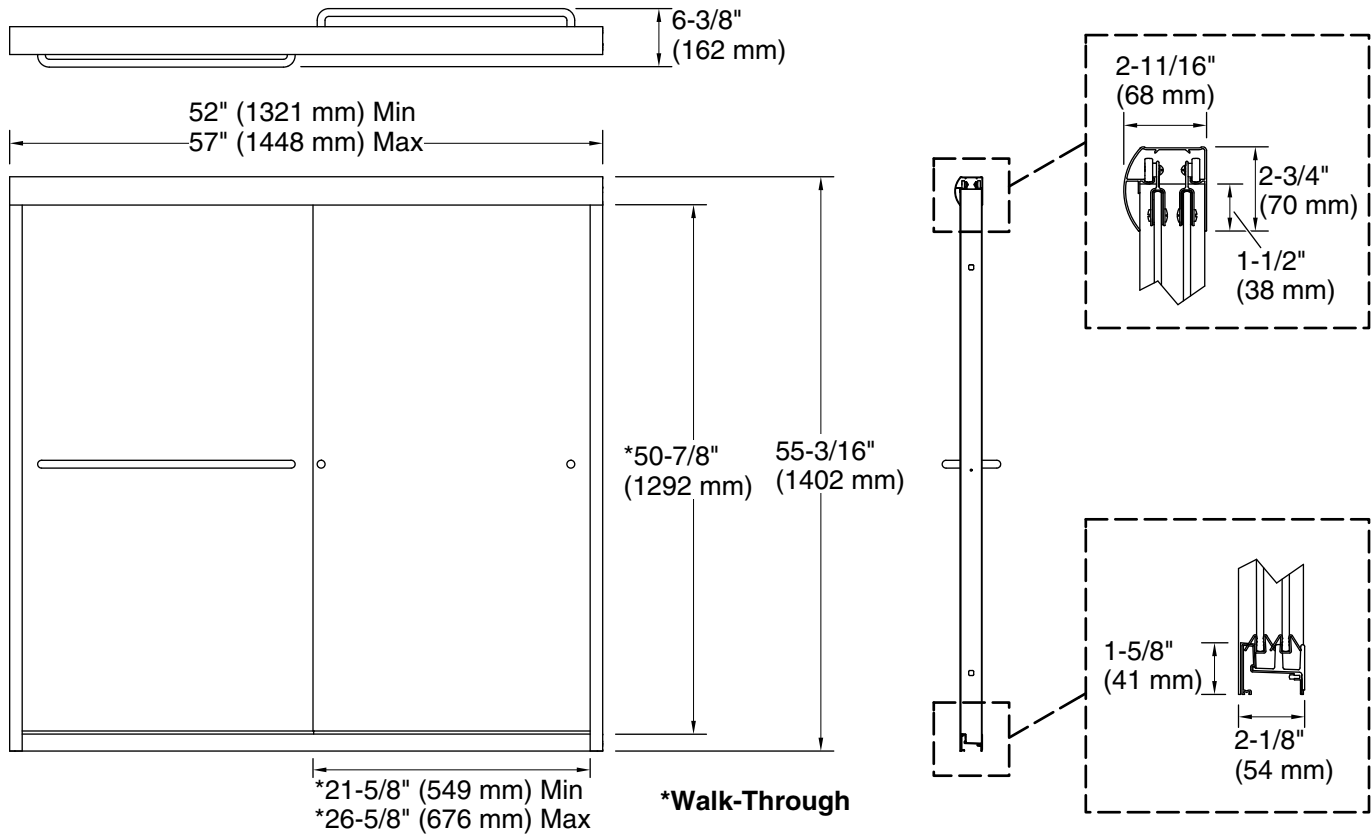

**Features**

- Frameless
- 1/4" (6 mm) thick tempered glass
- CleanCoat®+ glass coating creates a hydrophobic barrier that repels water, soap scum, and residue, saving time and protecting shower doors 10 times longer than original CleanCoat. (Based on 2021 internal wear/abrasion testing using a microfiber cloth.)
- Reversible top track offers a choice of curved or flat profile
- Interior and exterior towel bars complete the look of this door
- Tempered glass ensures enhanced safety and durability

**Color Code Description**

	DR	Deep Bronze
	S	Silver

**Available Glass Options**

Code	Description
	Clear

**Technical Information**

All product dimensions are nominal.

- Base-To-Wall 1/2" (13 mm)
- Radius – Max:
- Shower Ledge Min 2-1/8" (54 mm)
- Flat:
- Shower Wall Min 2-11/16" (68 mm)
- Flat:

**Notes**

Install this product according to the installation guide.

The vertical opening should be a minimum of 57-1/2" (1461 mm) to allow for installation clearance.