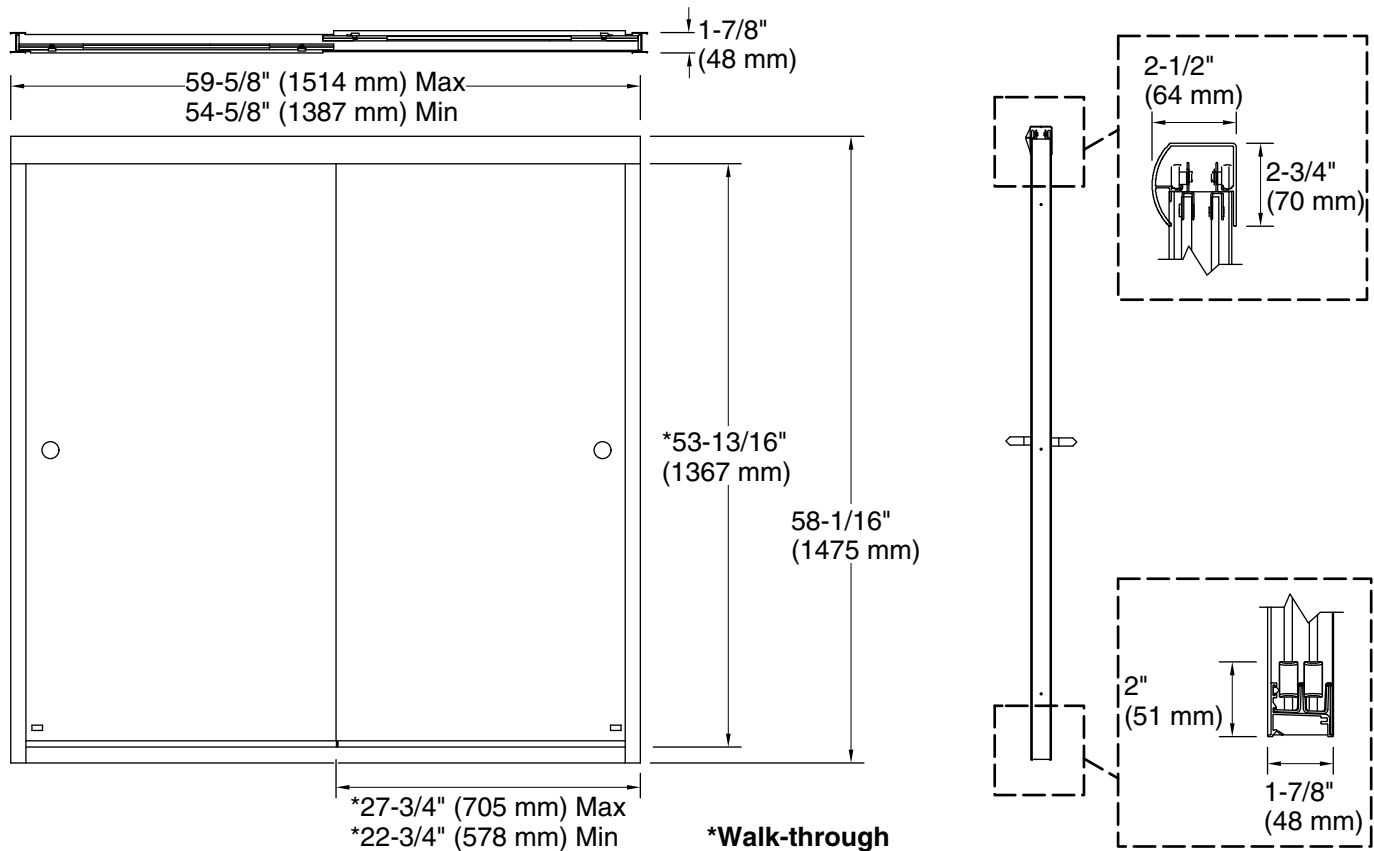

Available Glass Options

Code	Description
	Clear

Technical Information

All product dimensions are nominal.

Installation type:	For bath installation
Opening Width - Min:	54-5/8" (1387 mm)
Opening Width - Max:	59-5/8" (1514 mm)
Walk-through - Min:	22-15/16" (583 mm)
Walk-through - Max:	27-15/16" (710 mm)
Base-To-Wall Radius	1/2" (13 mm)
– Max:	
Glass thickness:	1/4" (6 mm)
Glass coating:	CleanCoat®

Notes

Install this product according to the installation guide.

The vertical opening should be a minimum of 60-1/2" (1537 mm) to allow for installation clearance.