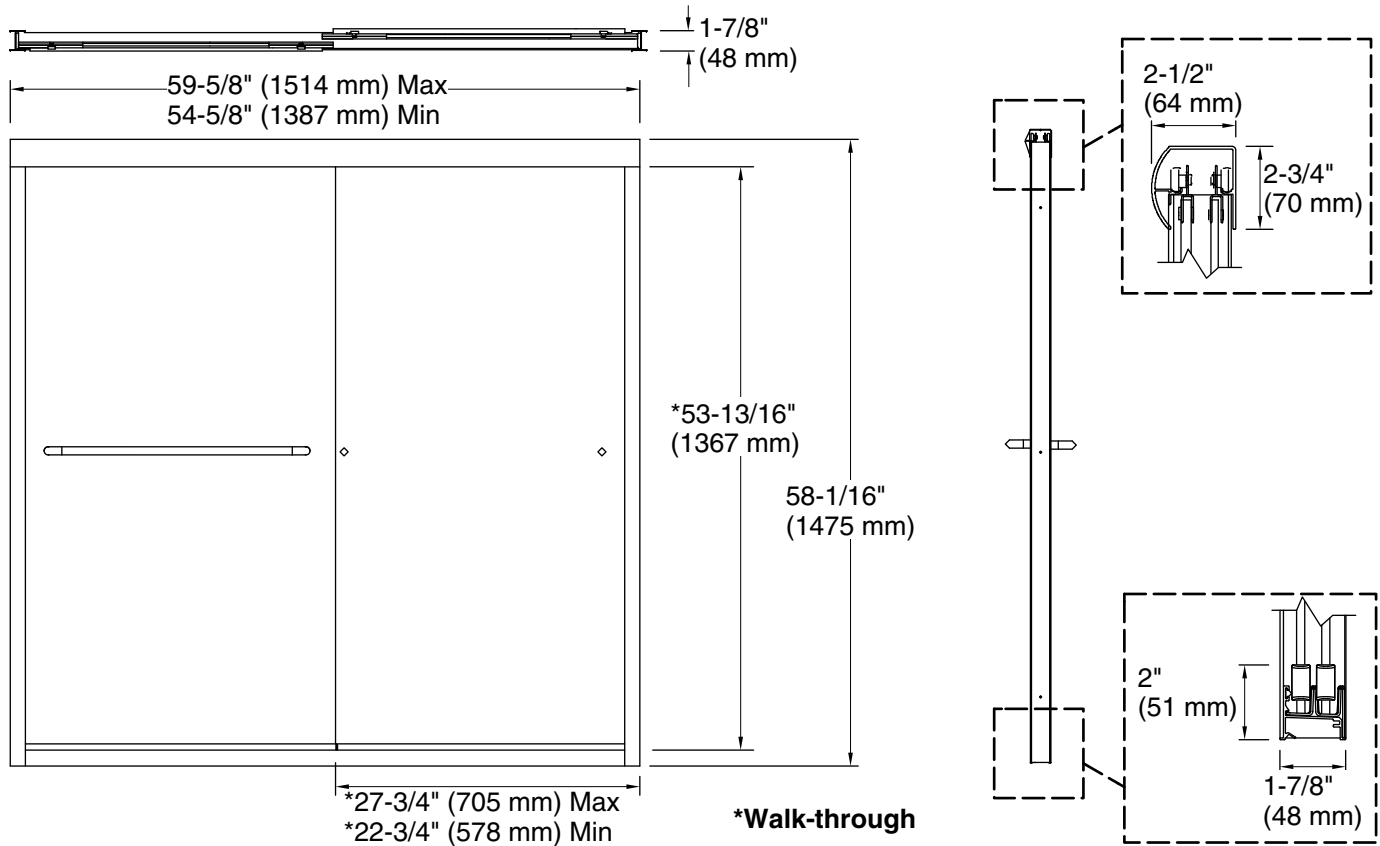

Available Glass Options

Code	Description
	Boxwood™
	Cirkette™
	Clear
	Frosted
	Grafite™
	Lake Mist™
	Oak Park™
	Starscape™

Technical Information

All product dimensions are nominal.

- Installation type: For bath installation
- Opening Width - Min: 54-5/8" (1387 mm)
- Opening Width - Max: 59-5/8" (1514 mm)
- Walk-through - Min: 22-15/16" (583 mm)
- Walk-through - Max: 27-15/16" (710 mm)
- Base-To-Wall Radius 1/2" (13 mm)
 - Max:
- Glass thickness: 1/4" (6 mm)
- Glass coating: CleanCoat®

Notes

- Install this product according to the installation guide.
- The vertical opening should be a minimum of 60-1/2" (1537 mm) to allow for installation clearance.