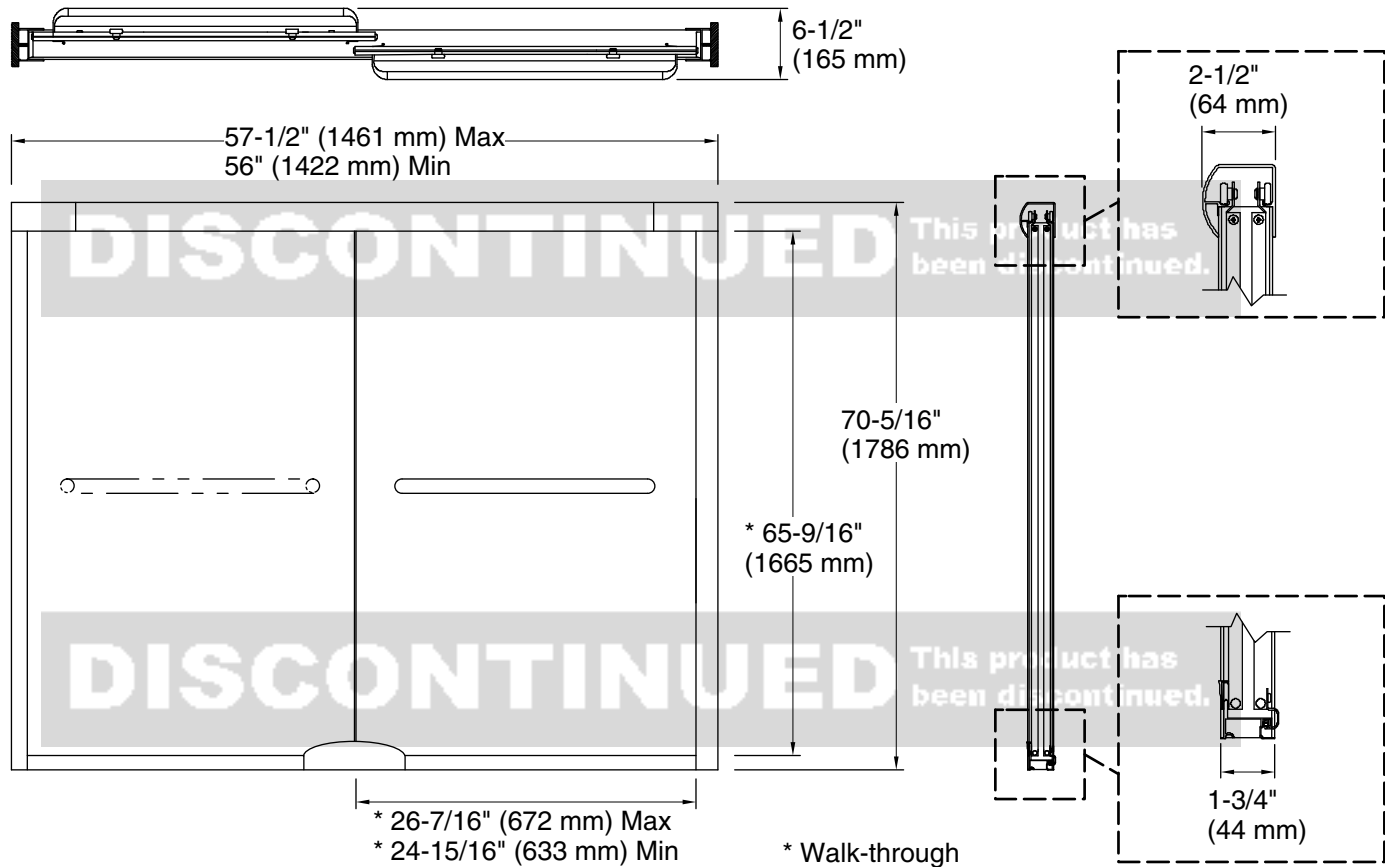

Finesse™ Quick Install™

Frameless sliding shower door
5375EZ-57

Features

- Frameless.
- 1/4" (6 mm) thick tempered glass.
- CleanCoat®+ glass coating creates a hydrophobic barrier that repels water, soap scum, and residue, saving time and protecting shower doors 10 times longer than original CleanCoat. (Based on 2021 internal wear/abrasion testing using a microfiber cloth.)
- Interior and exterior towel bars complete the look of this door.

For the most current Specification Sheet, go to www.sterlingplumbing.com.

9-24-2021 04:58 - US/CA

Technical Information

All product dimensions are nominal.

Installation type: For shower base installation

Opening Width - 56" (1422 mm)
Min:

Opening Width - 57-1/2" (1461 mm)
Max:

Walk-through - Min: 24-15/16" (633 mm)

Walk-through - Max: 26-7/16" (672 mm)

Glass thickness: 1/4" (6 mm)

Glass coating: CleanCoat®

Notes

Install this product according to the installation guide.

The vertical opening should be a minimum of 72-5/16" (1837 mm) to allow for installation clearance.