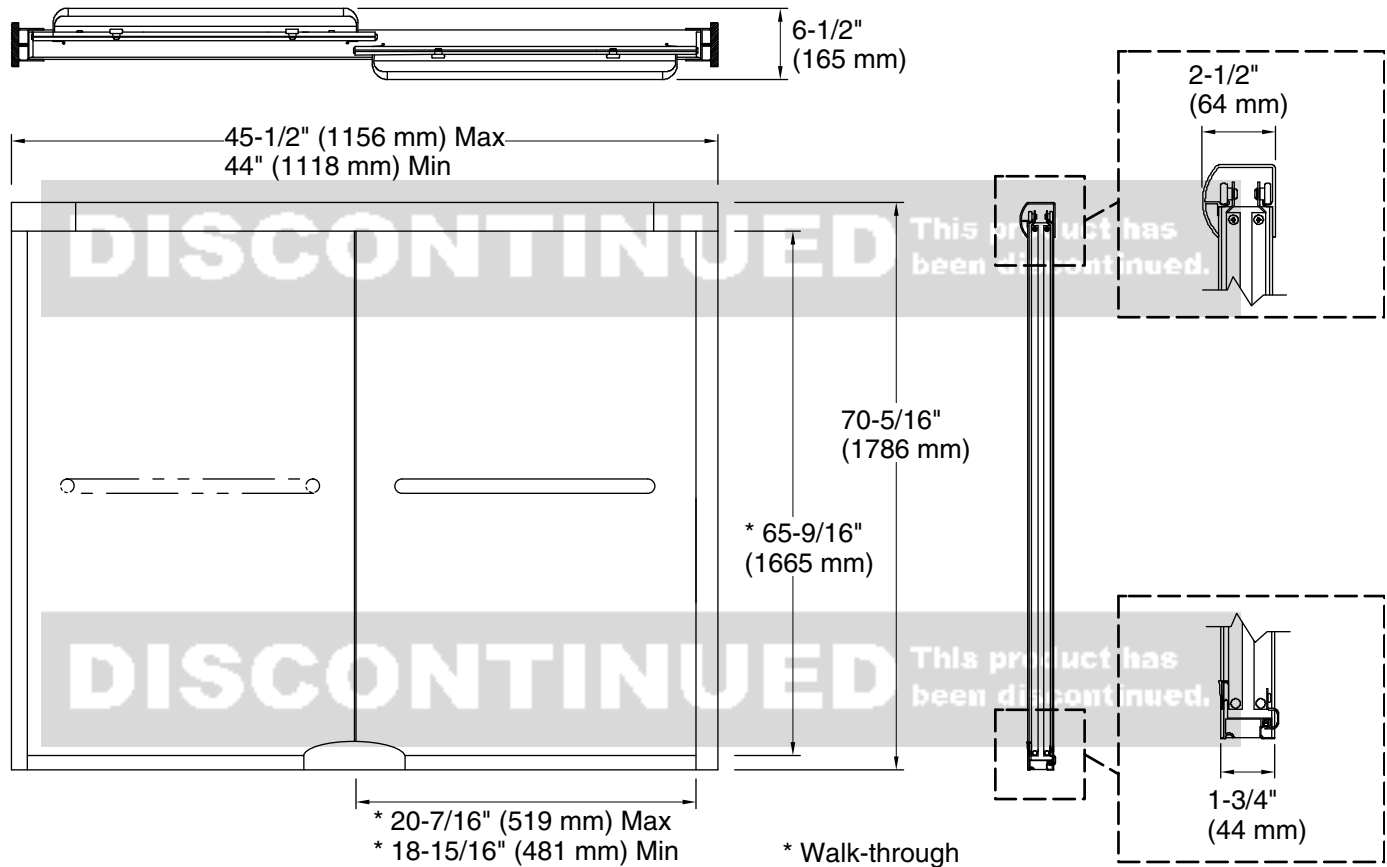

For the most current Specification Sheet, go to [www.sterlingplumbing.com](http://www.sterlingplumbing.com).

12-29-2021 10:08 - US/CA

**Technical Information**

All product dimensions are nominal.

Installation type: For shower base installation

Opening Width - 44" (1118 mm)  
Min:

Opening Width - 45-1/2" (1156 mm)  
Max:

Walk-through - Min: 18-15/16" (481 mm)

Walk-through - Max: 20-7/16" (519 mm)

Glass thickness: 1/4" (6 mm)

Glass coating: CleanCoat®

**Notes**

Install this product according to the installation guide.

The vertical opening should be a minimum of 72-5/16" (1837 mm) to allow for installation clearance.