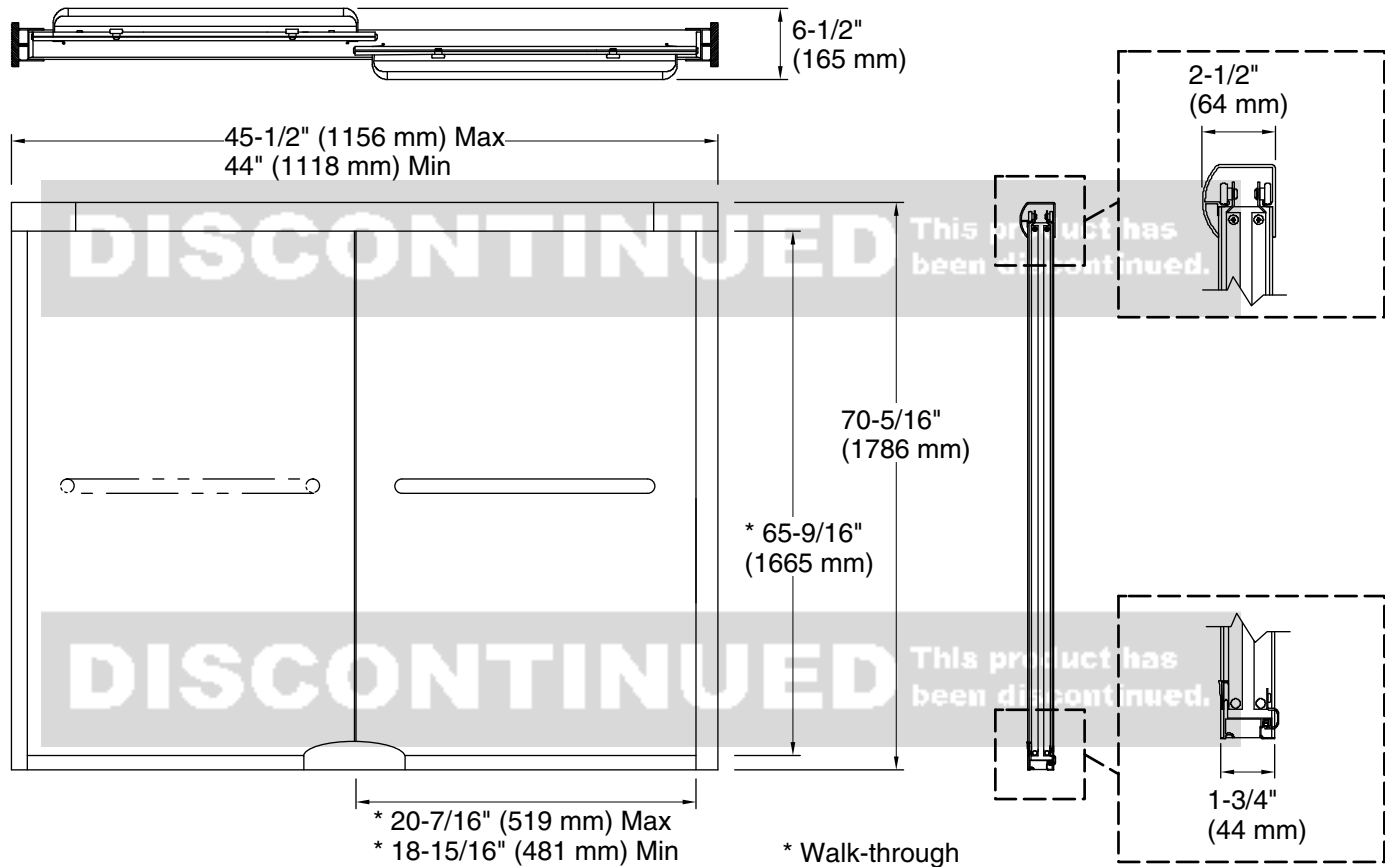

Finesse™ Quick Install™

Frameless sliding shower door
5375EZ-45

Features

- Frameless.
- 1/4" (6 mm) thick tempered glass.
- CleanCoat® technology creates a protective barrier that repels water, prevents dirt and minerals from collecting, and makes it easier to remove hard water spots.
- Interior and exterior towel bars complete the look of this door.

For the most current Specification Sheet, go to www.sterlingplumbing.com.

Technical Information

All product dimensions are nominal.

Installation type: For shower base installation

Opening Width - 44" (1118 mm)
Min:

Opening Width - 45-1/2" (1156 mm)
Max:

Walk-through - Min: 18-15/16" (481 mm)

Walk-through - Max: 20-7/16" (519 mm)

Glass thickness: 1/4" (6 mm)

Glass coating: CleanCoat®

Notes

Install this product according to the installation guide.

The vertical opening should be a minimum of 72-5/16" (1837 mm) to allow for installation clearance.