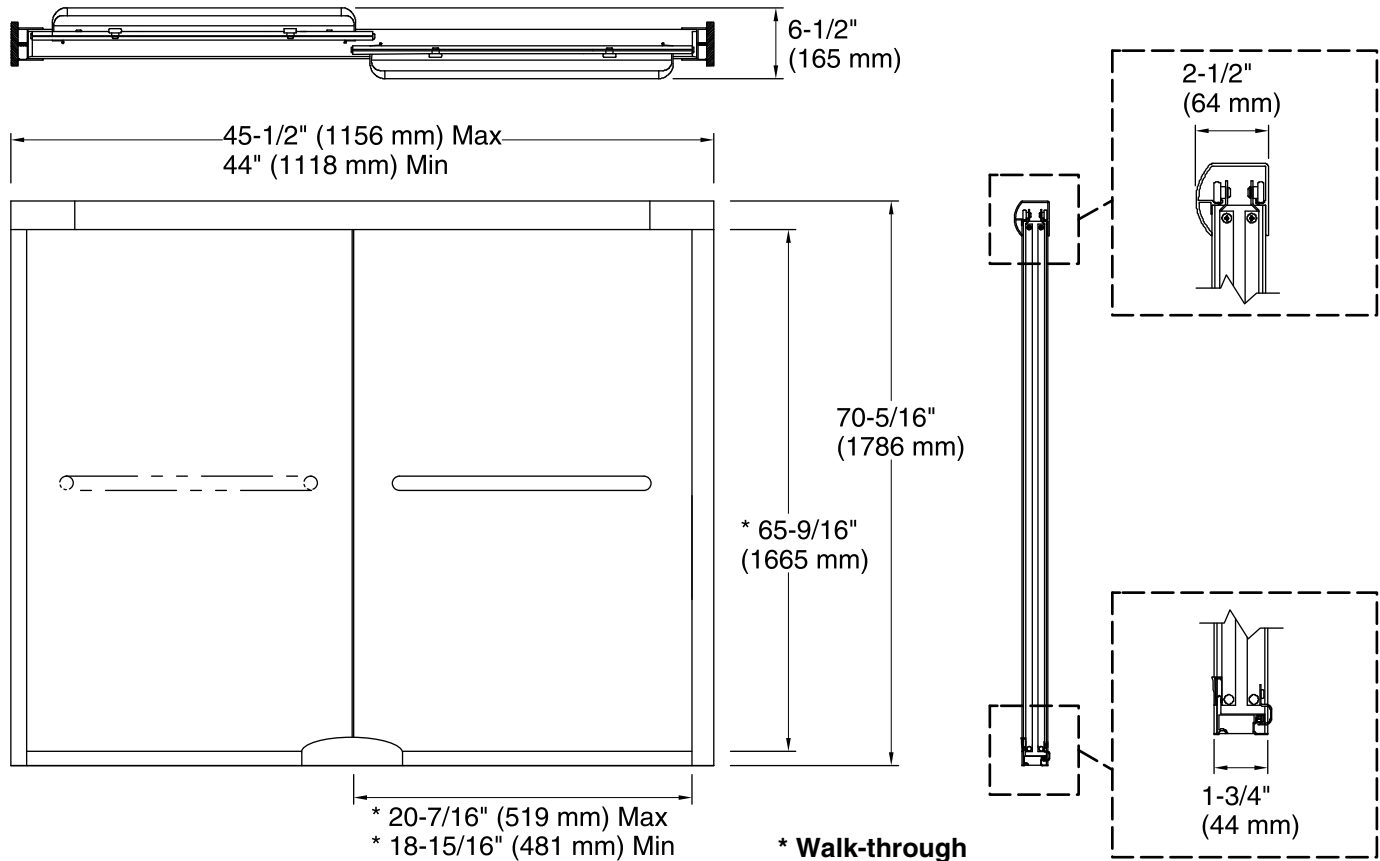

Finesse™ Quick Install™

Frameless sliding shower door
5375EZ-45

Technology

- Frameless
- 1/4" glass
- CleanCoat® nanotechnology helps prevent bacteria, mildew and water stains on your glass, making it easy to clean and looking new.
- Quick Install system
- Interior and exterior towel bars
- Out-of-plumb adjustability
- Tempered glass ensures maximum safety and durability
- Anodized aluminum prevents rusting and corrosion.

See website for detailed warranty information.

Available Glass Options

Code	Description
------	-------------

Clear

Lake Mist™

Technical Information

All product dimensions are nominal.

Installation type: For shower base installation

Opening Width - Min: 44" (1118 mm)

Opening Width - Max: 45-1/2" (1156 mm)

Walk-through - Min: 18-15/16" (481 mm)

Walk-through - Max: 20-7/16" (519 mm)

Glass thickness: 1/4" (6 mm)

Glass coating: CleanCoat®

Notes

Install this product according to the installation guide.

The vertical opening should be a minimum of 72-5/16" (1837 mm) to allow for installation clearance.