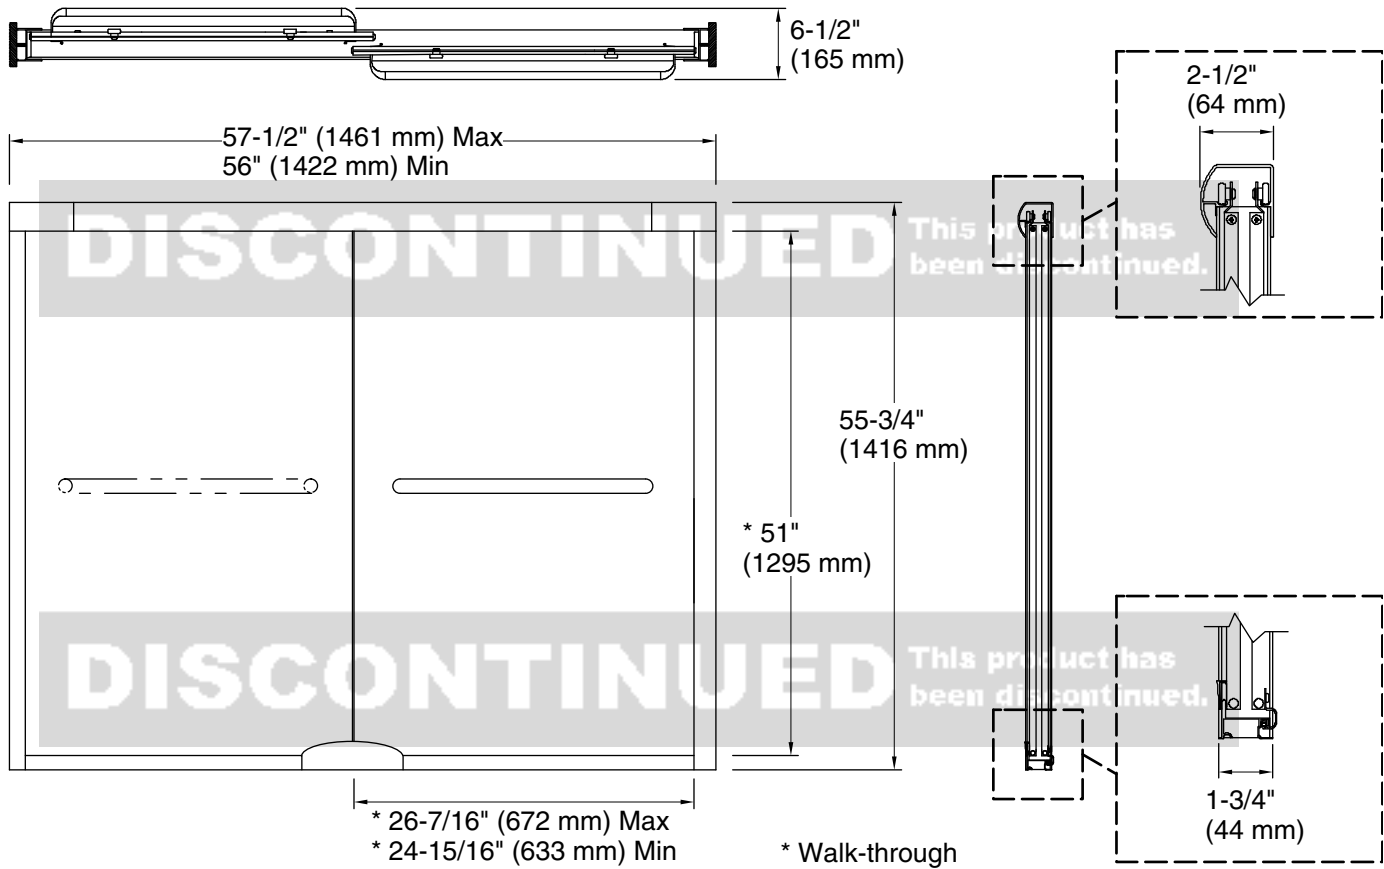

For the most current Specification Sheet, go to www.sterlingplumbing.com.

12-29-2021 10:08 - US/CA

Technical Information

All product dimensions are nominal.

Installation type: For bath installation

Opening Width - 56" (1422 mm)
Min:

Opening Width - 57-1/2" (1461 mm)
Max:

Walk-through - Min: 24-15/16" (633 mm)

Walk-through - Max: 26-7/16" (672 mm)

Glass thickness: 1/4" (6 mm)

Glass coating: CleanCoat®

Notes

Install this product according to the installation guide.

The vertical opening should be a minimum of 57-3/4" (1467 mm) to allow for installation clearance.