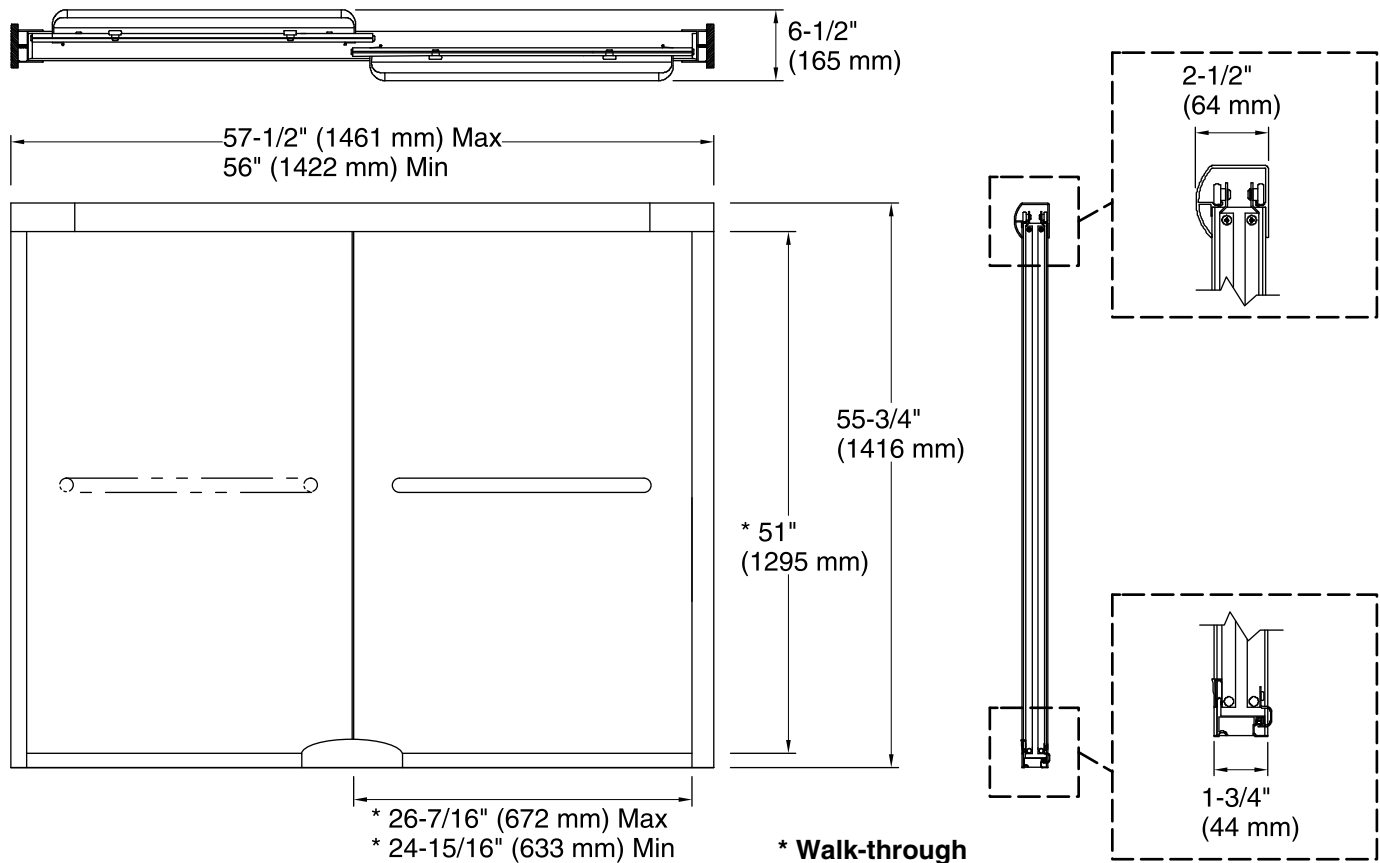

4-25-2019 22:45 - US/CA

Technical Information

All product dimensions are nominal.

Installation type: For bath installation

Opening Width - Min: 56" (1422 mm)

Opening Width - Max: 57-1/2" (1461 mm)

Walk-through - Min: 24-15/16" (633 mm)

Walk-through - Max: 26-7/16" (672 mm)

Glass thickness: 1/4" (6 mm)

Glass coating: CleanCoat®

Notes

Install this product according to the installation guide.

The vertical opening should be a minimum of 57-3/4" (1467 mm) to allow for installation clearance.