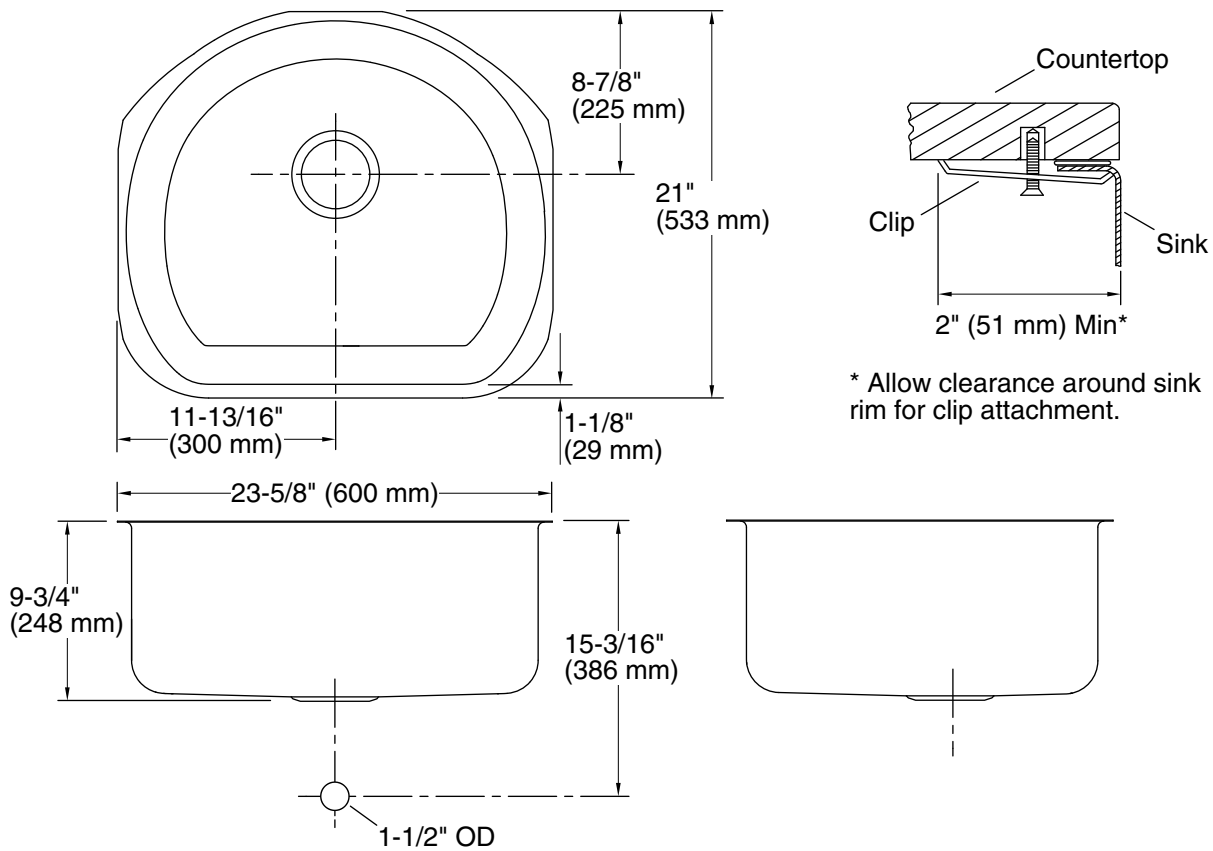

McAllister®

23-3/4" undermount single-bowl kitchen sink

50200

Features

- No faucet holes; requires wall- or counter-mount faucet
- 9-3/4" depth provides generous workspace
- 3-3/4" (95 mm) drain opening
- Stainless steel with luster finish

Technical Information

All product dimensions are nominal.

Bowl area (Only): Length: 22" (559 mm)
 Width: 19" (483 mm)
 Bowl depth: 9-1/2" (241 mm)
 Water depth: 9-1/2" (241 mm)

Drain hole: 3-3/4" (94 mm)