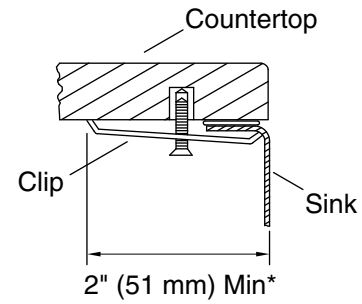

See website for detailed warranty information.

* Allow clearance around sink rim for clip attachment.

Technical Information

All product dimensions are nominal.

Installation:	Under-mount
Bowl area (Only):	Length: 22" (559 mm) Width: 19" (483 mm) Bowl depth: 9-1/2" (241 mm) Water depth: 9-1/2" (241 mm)
Drain hole:	3-3/4" (94 mm)
Template:	1315845-7, required, included