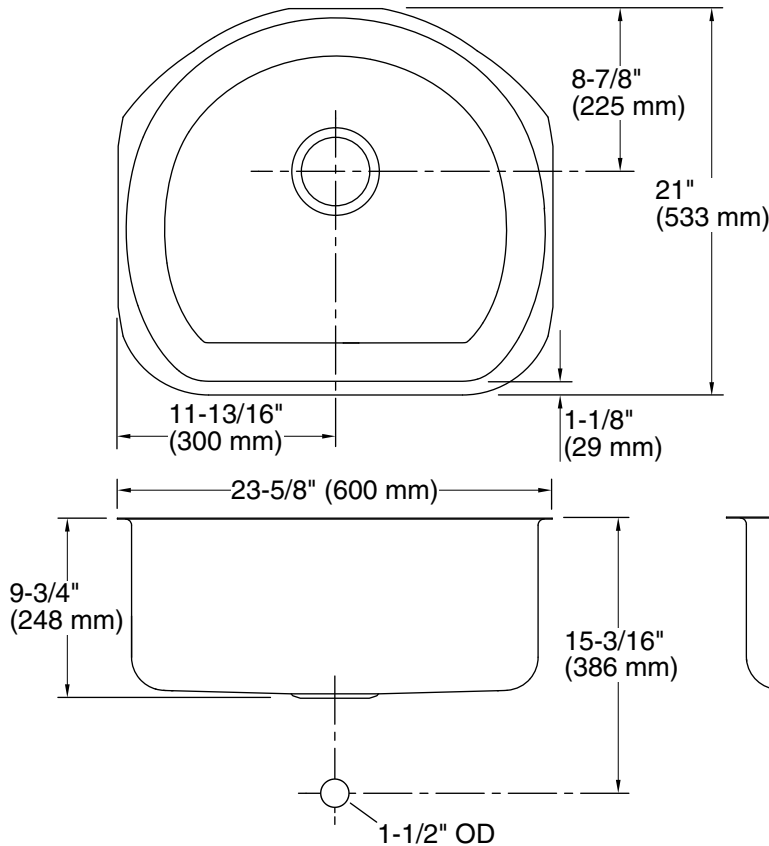

Material

- Premium 18-gauge stainless steel.

Installation

- Undermount.
- No faucet holes; requires wall-or counter-mount faucet.

Recommended Products/Accessories

- K-23726 Drain treatment
- K-23729 Stainless steel cleaner

See website for detailed warranty information.

* Allow clearance around sink rim for clip attachment.

Technical Information

All product dimensions are nominal.

Installation:	Under-mount
Bowl area (Only):	Length: 22" (559 mm) Width: 19" (483 mm) Bowl depth: 9-1/2" (241 mm) Water depth: 9-1/2" (241 mm)
Drain hole:	3-3/4" (94 mm)
Template:	1315845-7, required, included