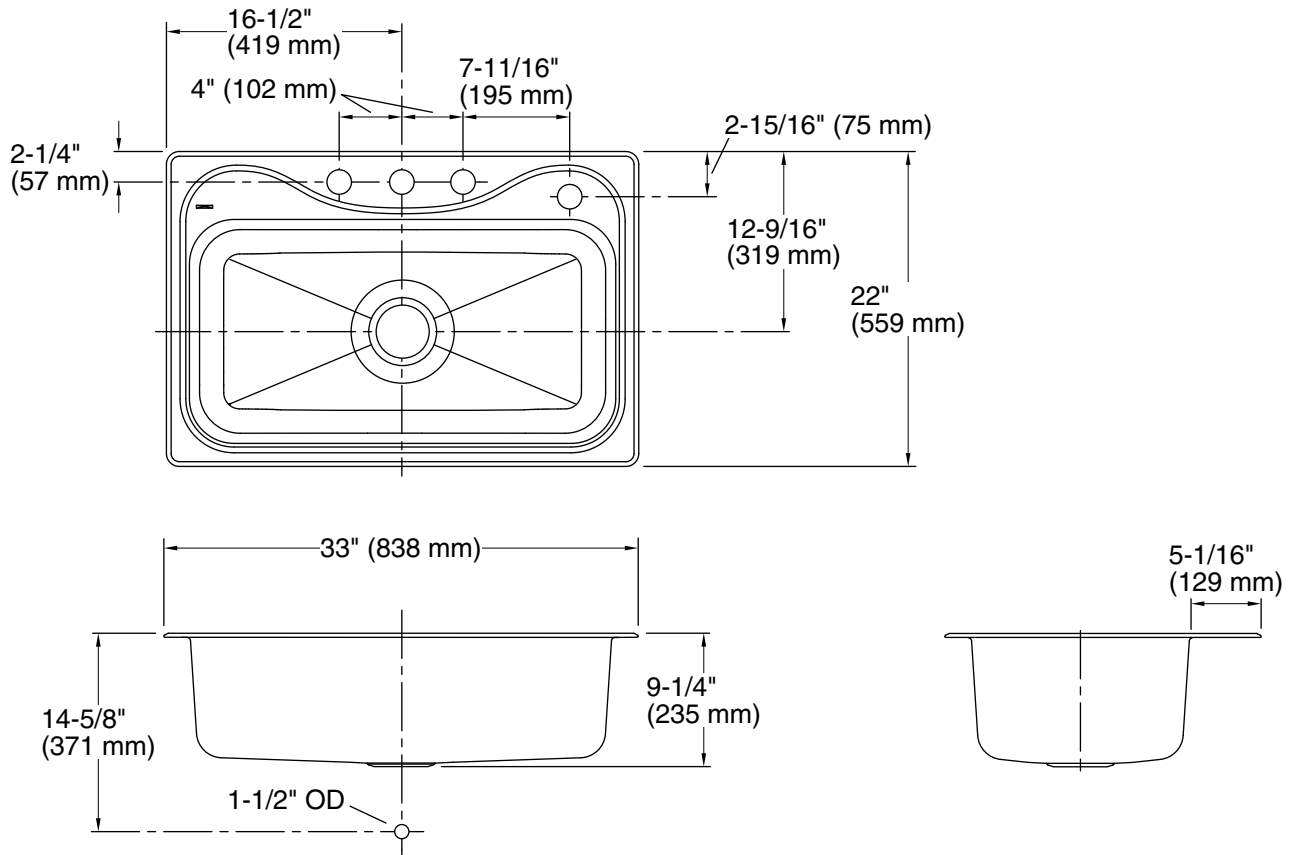

Southaven® X

Top-mount Kitchen Sink
45987-4

Features

- Four faucet holes.
- 9-1/4"-deep single bowl.
- 3-5/8" (92 mm) drain opening.
- Stainless steel with satin deck and luster bowl finish.
- SilentShield® sound-absorption technology offers quieter performance.

Material

- Premium 18-gauge stainless steel.

Installation

- Top-mount.

Recommended Products/Accessories

- 7400 Sink Strainer
- K-23726 Drain treatment
- K-23729 Stainless steel cleaner

Included Components

- Product consists of:
- 1150001 Installation Clips

Codes/Standards

ASME A112.19.3/CSA B45.4

STERLING® Warranty - Stainless Steel Sinks

See website for detailed warranty information.

Technical Information

All product dimensions are nominal.

- Bowl configuration: Single
- Installation: Top-mount
- Min. base cabinet width: 36" (914 mm)
- Bowl area (Only): Length: 29-1/4" (743 mm)
Width: 15" (381 mm)
Bowl depth: 9-1/4" (235 mm)
Water depth: 9" (229 mm)
- Number of deck holes: 4
- Faucet hole spacing: 4" (102 mm)
- Faucet hole(s): 1-7/16" (37 mm)
- Drain hole: 3-5/8" (92 mm)
- Template: 1032929-7, not required, not included